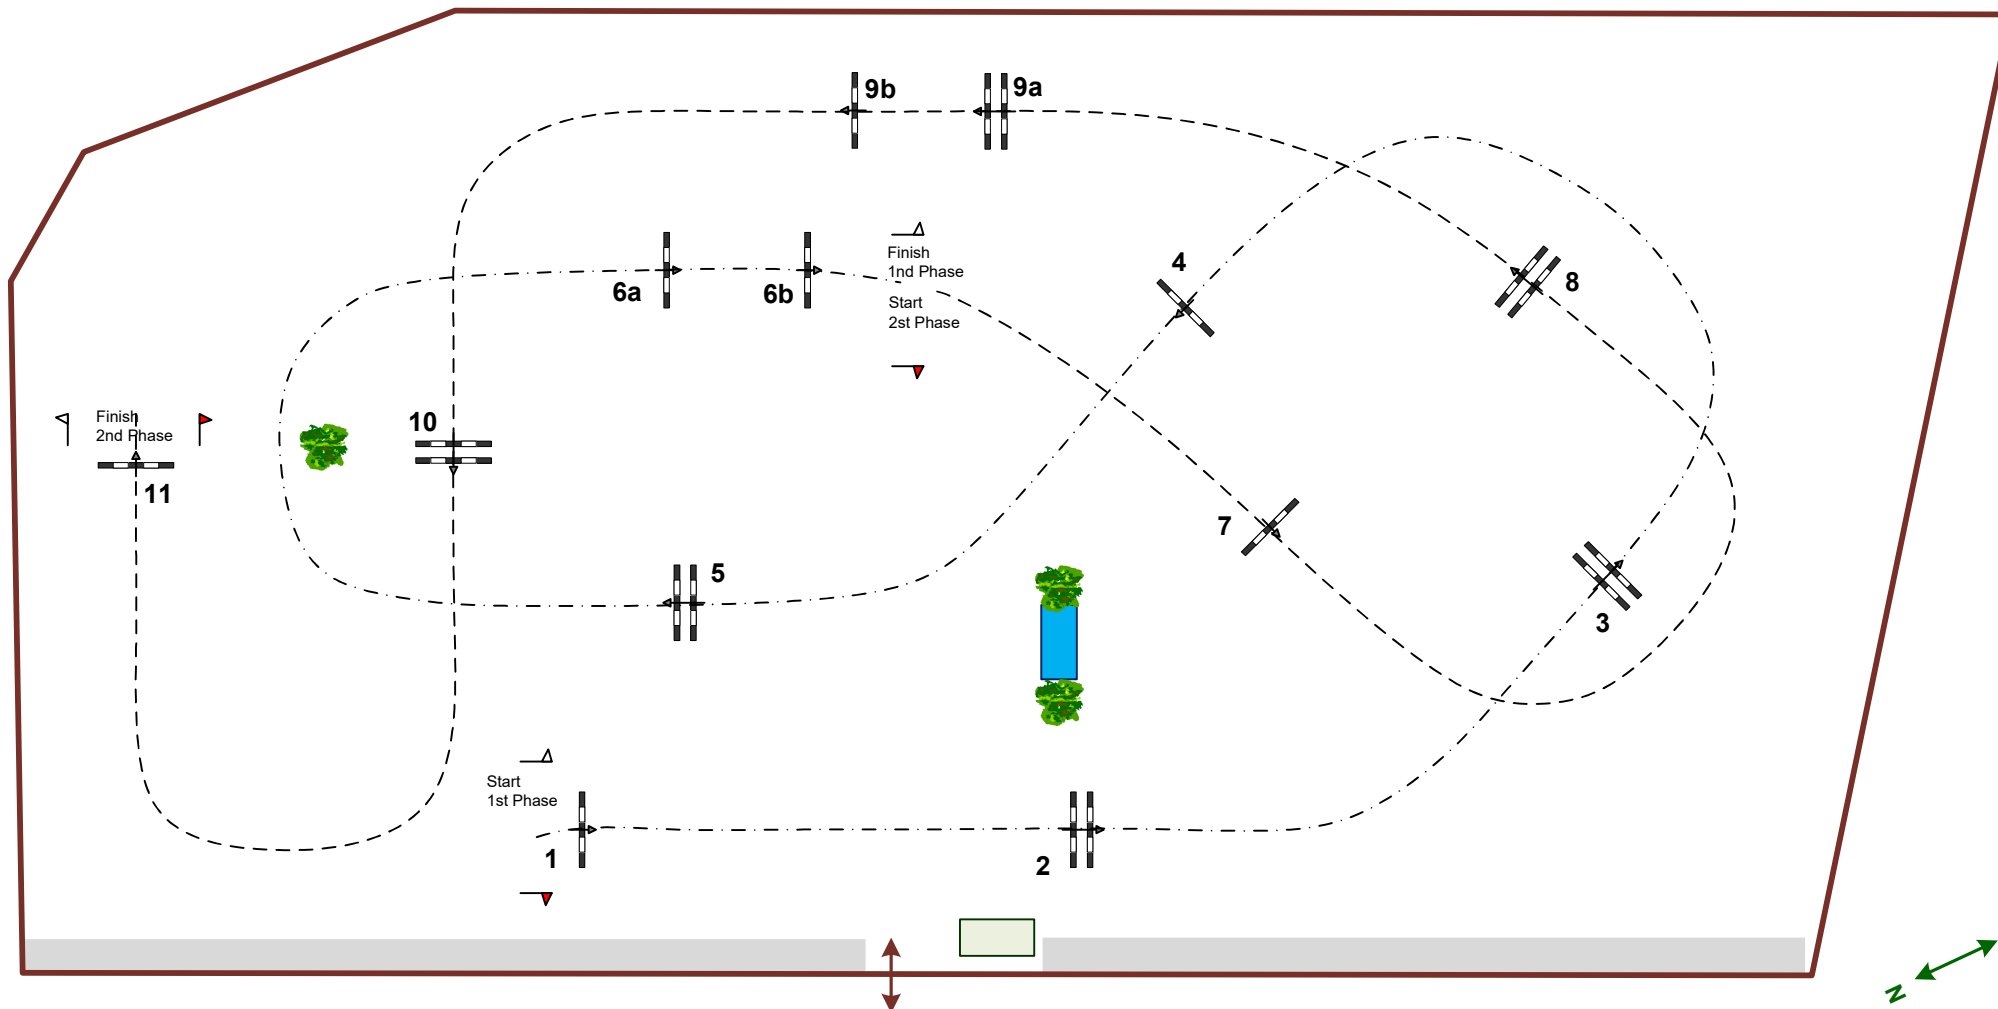

SUNSHINE TOUR - 2020

www.sunshinetour.net

Class No.: 182

Small Tour B

Competition in two Phases Sp

Table: A
 National RG:
 FEI RG / Art. 274.2.5
 Height: 1,15 / 1,20 m

Speed: 350 m/min
 Length: 270 m
 Time allowed: 47 sec
 Time limit: 94 sec

Obstacles: 6
 Efforts: 7
 Penalty sec:
 Closed combination:

2nd Phase Sp: **7.8.9ab.10.11**
 Length: 250 m
 Time allowed: 43 sec
 Time limit: 86 sec

COURSE DESIGNER: Maite Guaita

Scale: 1:500