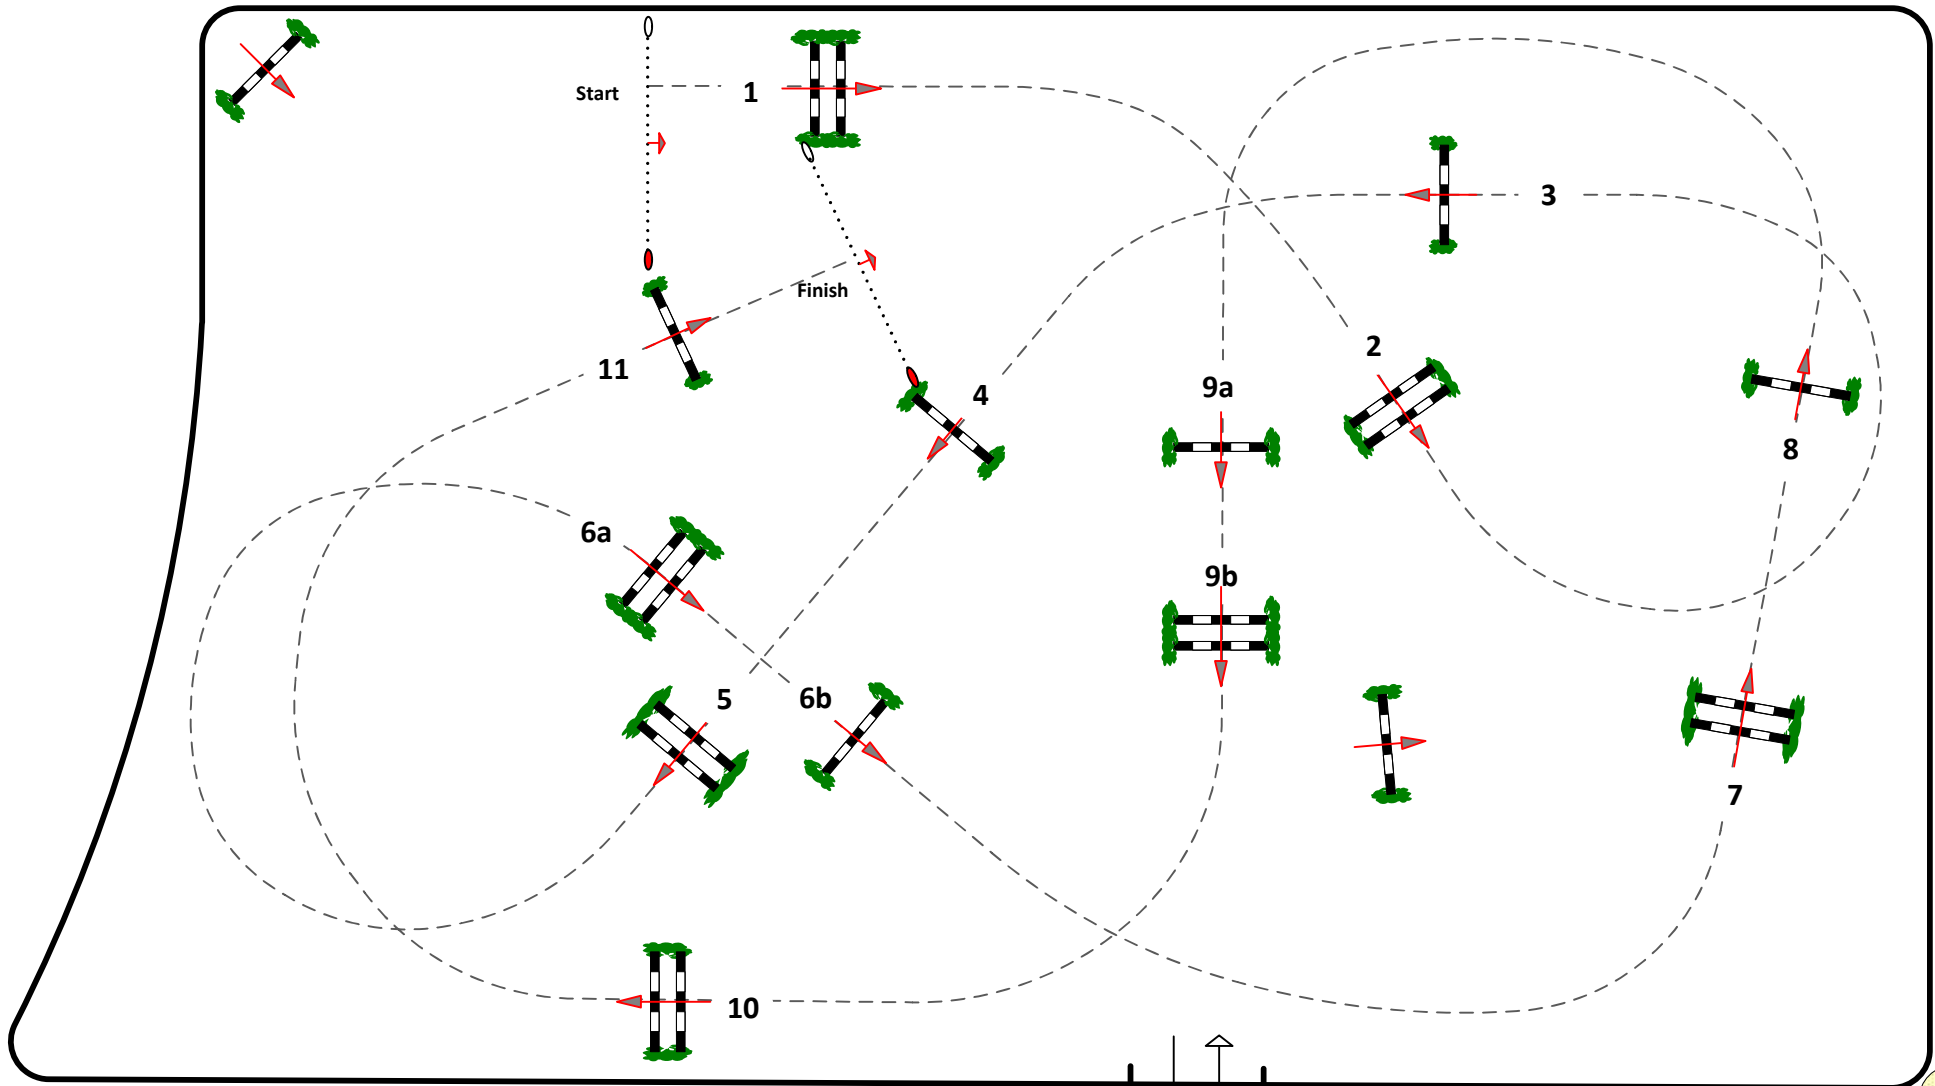

Class No.: 402

1,10 m Limitless PBM Tour Classic

Competition against the clock

March 14, 2020

Table: A
National RG:
FEI RG / Art. 238.2.1
Height: 1,10 m

Speed: 375 m/min
Length: 450 m
Time allowed: 72 sec
Time limit: 144 sec

Obstacles: 11
Efforts: 13
Penalty sec:
Closed combination:

1st Jump-off: **NO**
Length: 0 m
Time allowed: 0 sec
Time limit: 0 sec

Course Design: Peter Grant (CAN)

1:350