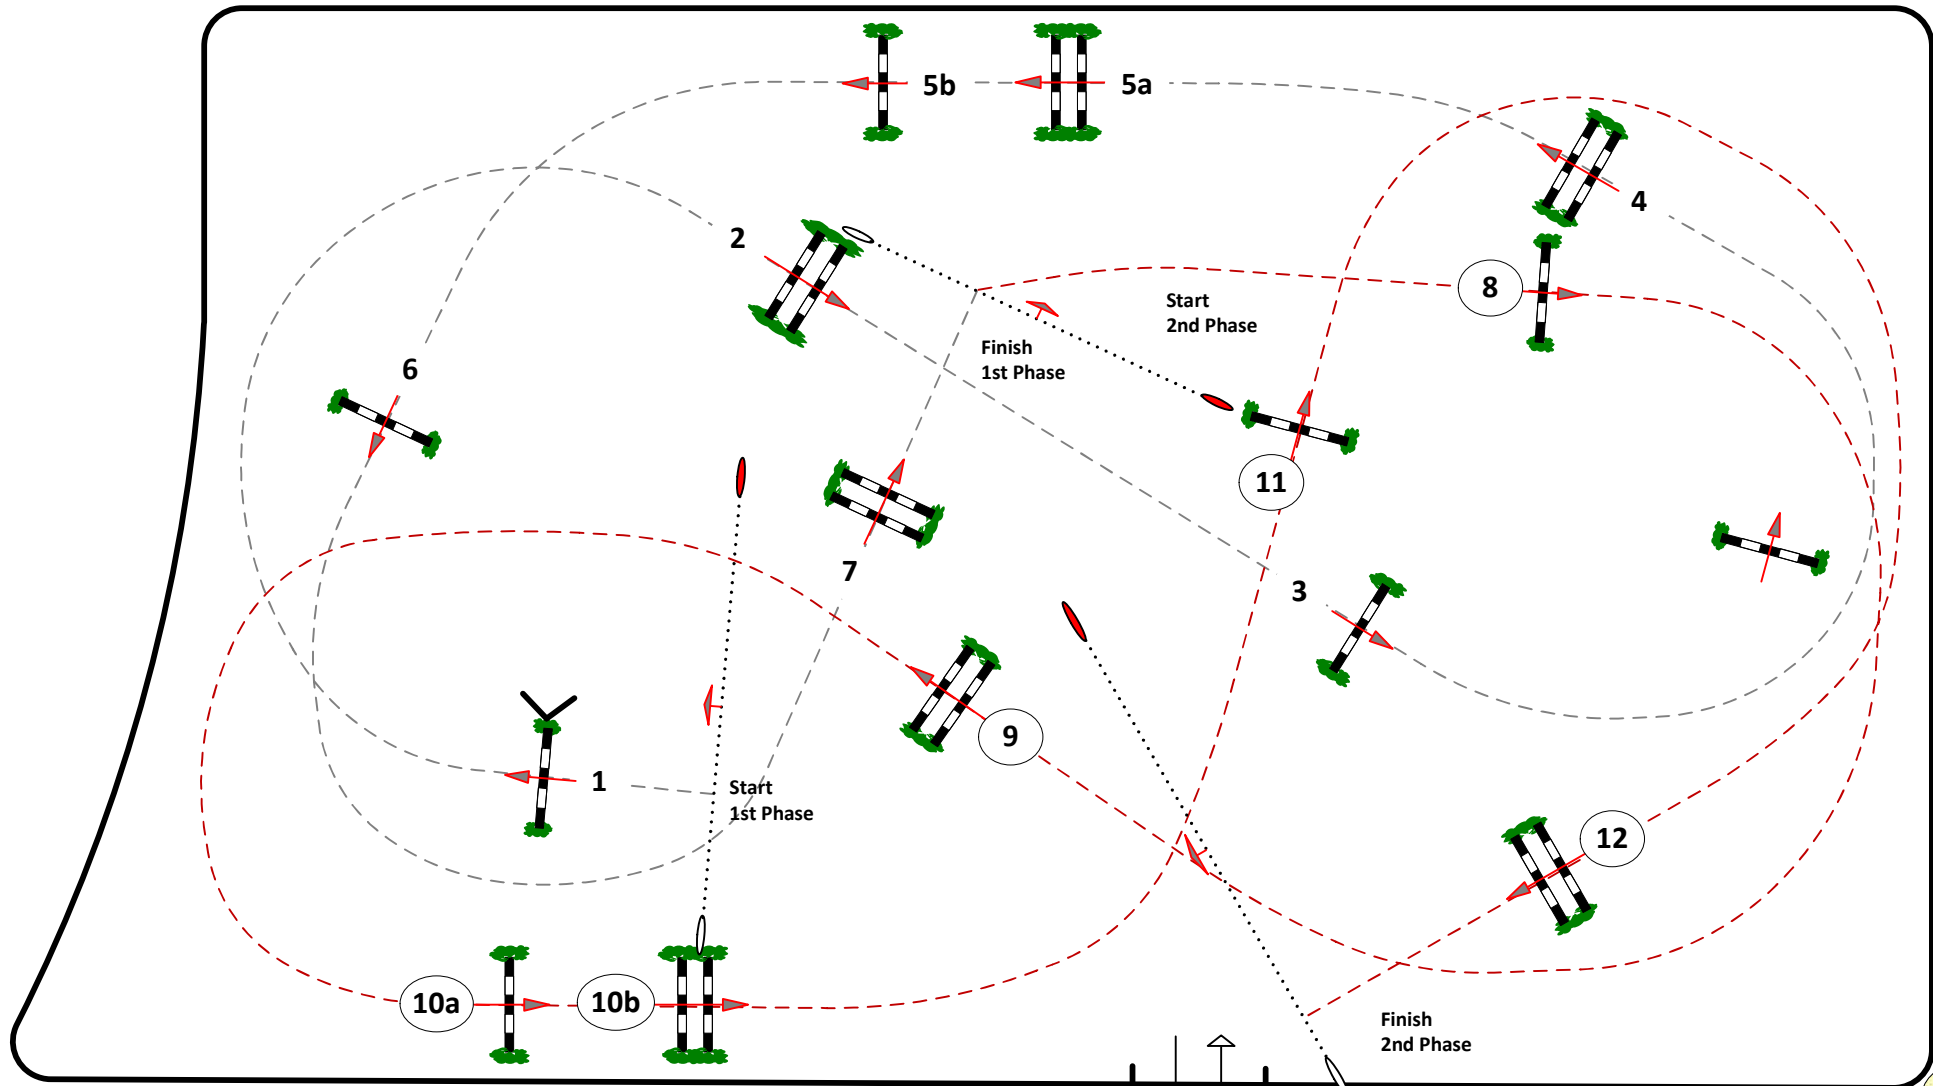

Palm Beach Masters CSIO 2020

Class No.: 407

1,30 m NorthStar Welcome

Competition in two Phases - Special

March 11, 2020

Table: A
National RG:
FEI RG / Art. 274.2.5
Height: 1,30 m

Speed: 375 m/min
Length: 285 m
Time allowed: 46 sec
Time limit: 92 sec

Obstacles: 7
Efforts: 8
Penalty sec:
Closed combination:

1st Jump-off: 8-12
Length: 305 m
Time allowed: 49 sec
Time limit: 98 sec

Course Design: Peter Grant (CAN)

1:350