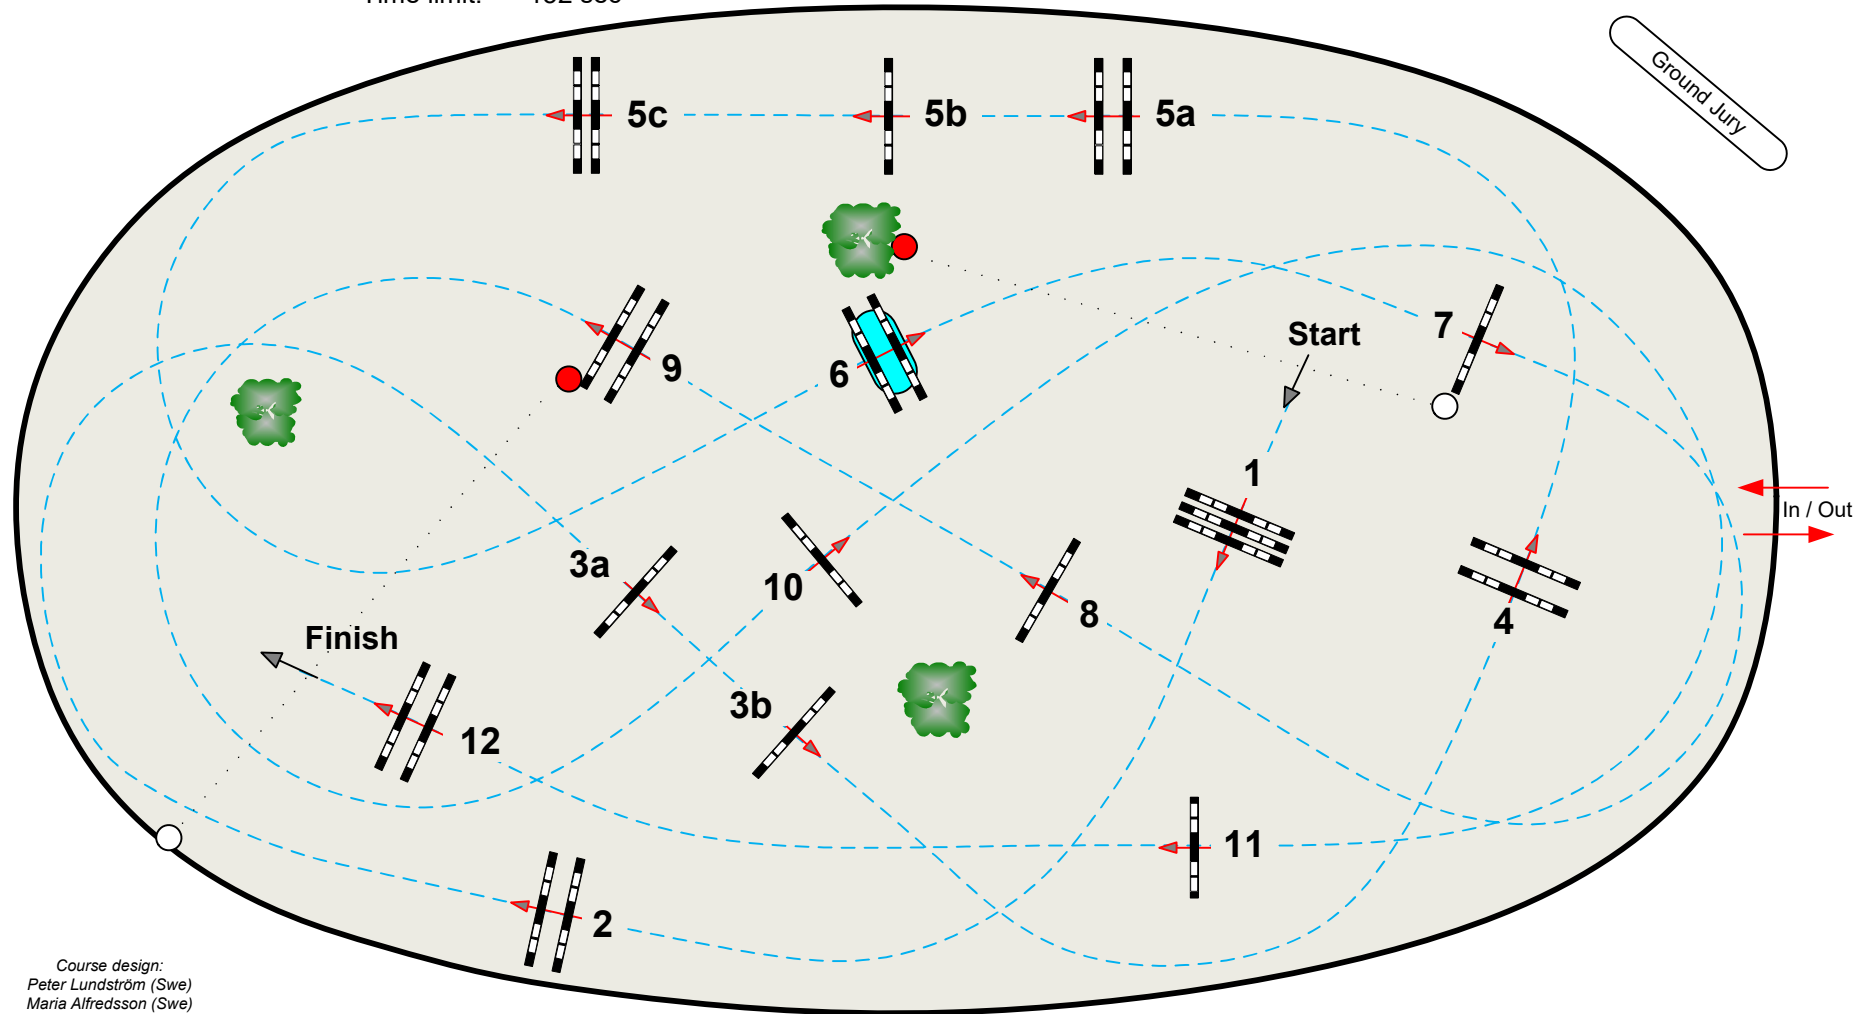

Friday, Februari 21
Start 18:03

Gothenburg Horse Show 2020

Class No.: 04 **CSI-W 5* Qualifier**

Competition against the clock

Table: A
FEI RG / Art. 238.2.1
Height: 1,50 m

Speed: 350 m/min
Length: 440 m
Time allowed: 76 sec
Time limit: 152 sec

Obstacles: 1 - 12
Efforts: 15

Course design:
Peter Lundström (Swe)
Maria Alfredsson (Swe)