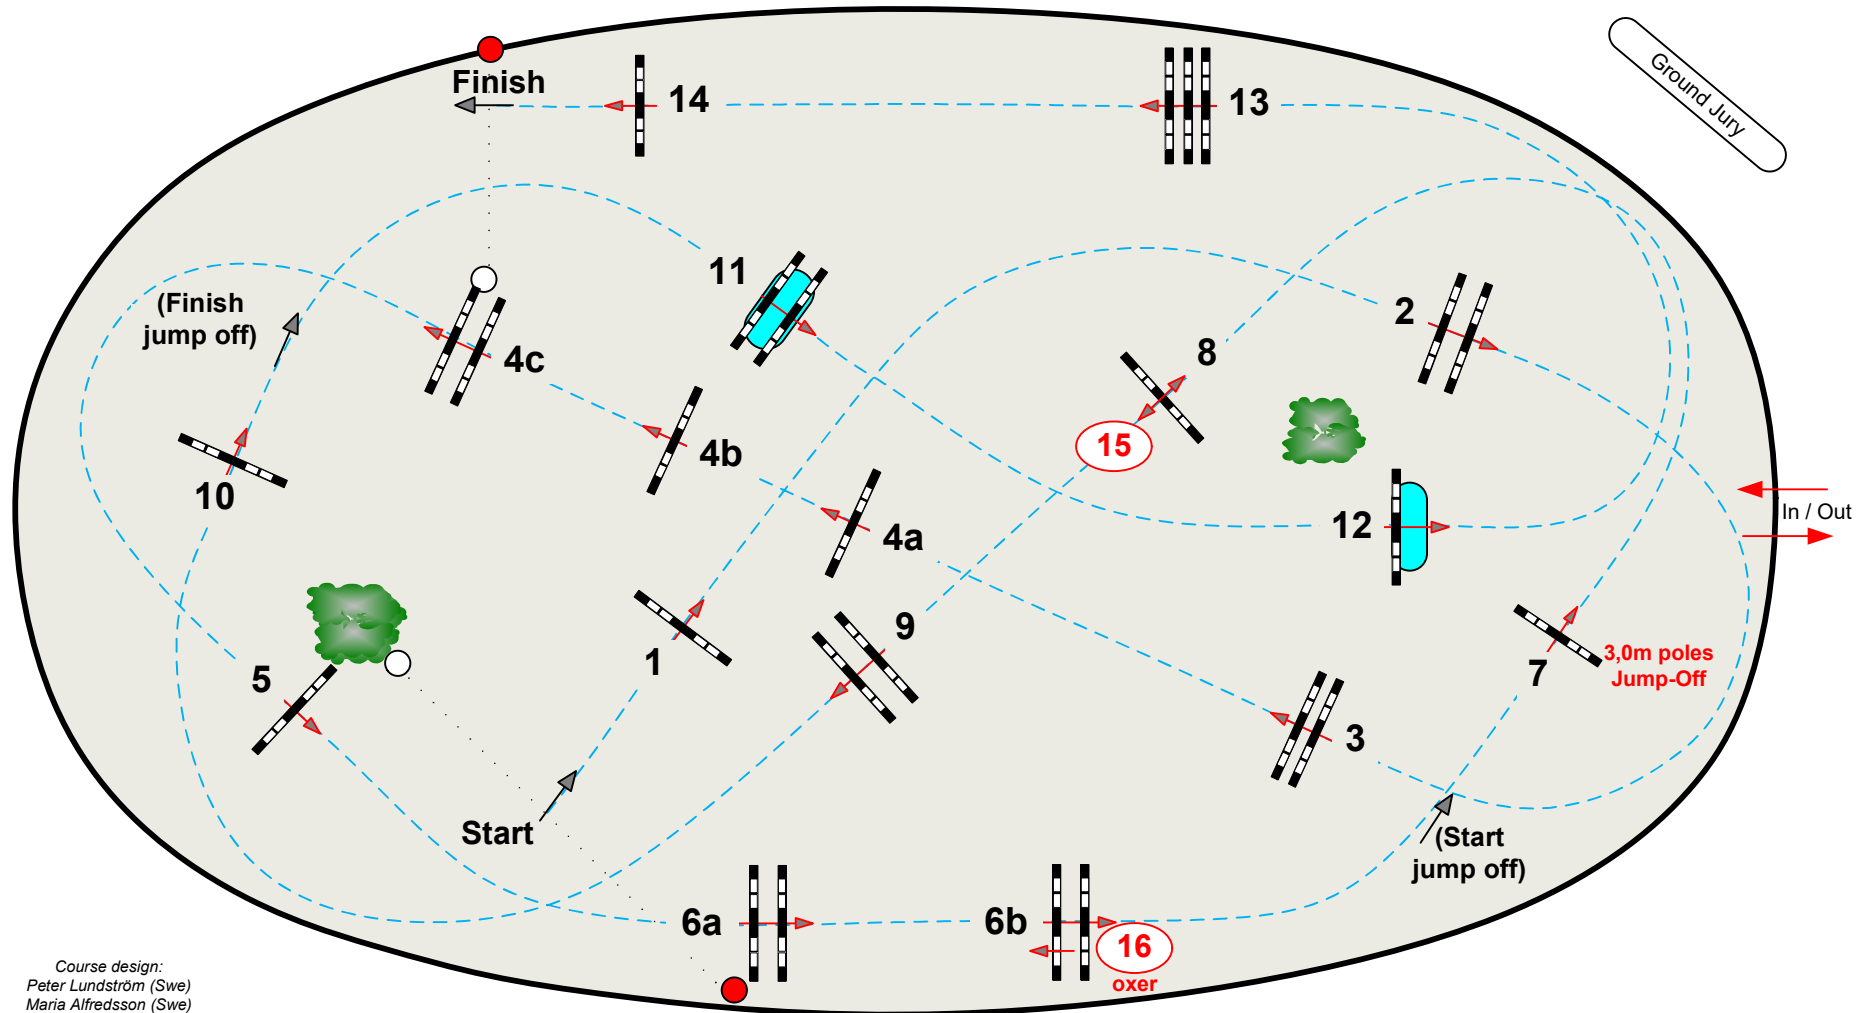

Sunday, Februari 23
Start 15:03

Gothenburg Horse Show 2020

Class No.: 11 CSI-W 5* Longines FEI World Cup competition

Competition with one jump-off

Table: A
FEI RG / Art:
238.2.2 + 655
Height: 1,60 m

Speed: 350 m/min
Length: 425 m
Time allowed: 73 sec
Time limit: 146 sec

Obstacles: 1 - 14
Efforts: 17

Jump-off: 7 - 13 - 15 - 3 - 4b - 4c - 1 - 16 - 10
Length: 310 m
Time allowed: 54 sec
Time limit: 108 sec

Course design:
Peter Lundström (Swe)
Maria Alfredsson (Swe)