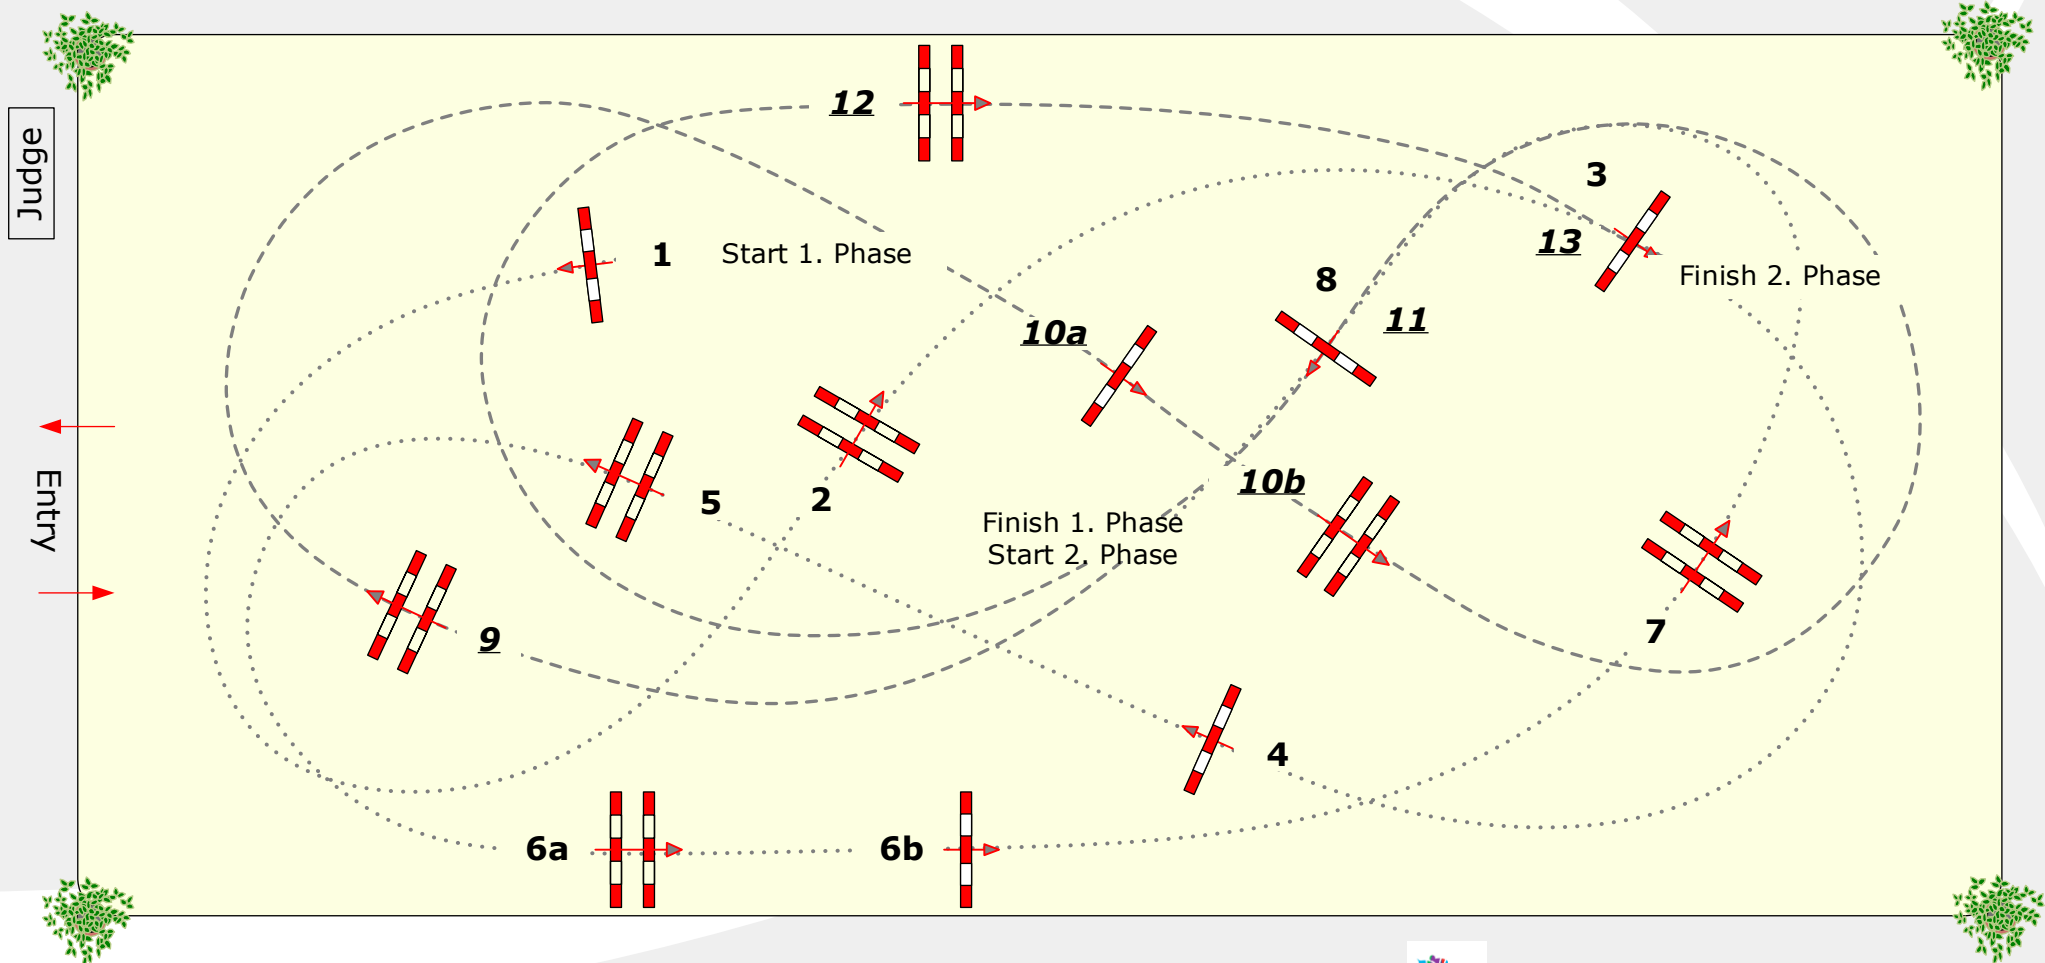

## Competition in Two phases

Friday, 31.01.2020

Start: 09:00 Uhr

Table: A  
National RG: LPO §  
FEI RG / Art. 274.1.5.3  
Height: 1,30 mtr.

Speed: 350 m/Min.  
Length: 300 m  
Time allowed: 52 sec  
Time limit: 104 sek.

Obstacles: 13  
Efforts: 15  
Penalty: sec

2nd Phase: **9-13**  
Length: 220 m  
Time allowed: 38 sec  
Time limit: 76 sec

Course Designer: Peter Schumacher (GER)