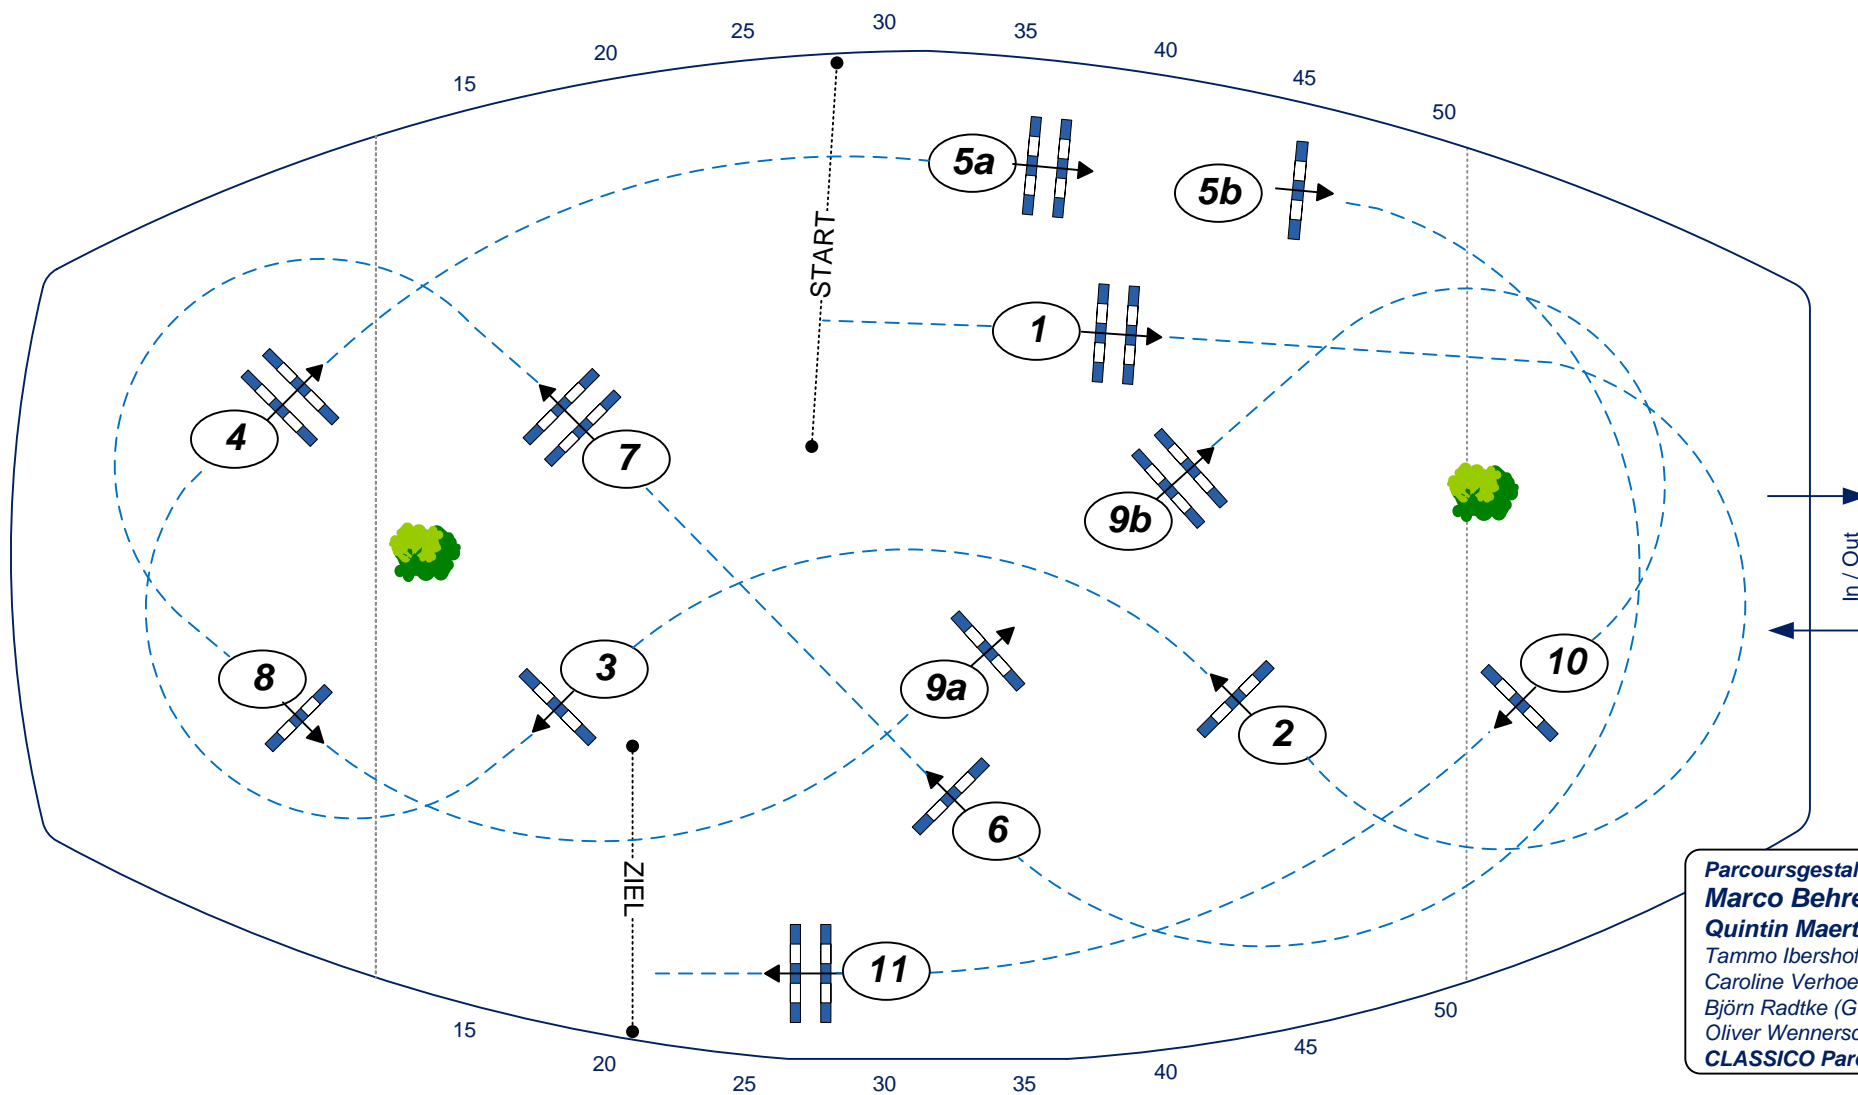

7

CSI3*/CSIYH1* Braunschweig CLASSICO 2020

Competition against the clock 2nd Qualifier Youngster Tour

Table: A

FEI RG / Art. 238.2.1
Height: 1,35 m

Speed: 350 m/min
Length: 360 m
Time allowed: 62 sec
Time limit: 124 sec

Obstacles: 11
Efforts: 13

Parcoursgestaltung
Marco Behrens (GER)
Quintin Maertens (NED)
 Tammo Ibershoff (GER)
 Caroline Verhoeve (NED)
 Björn Radtke (GER)
 Oliver Wennerscheid (GER)
CLASSICO ParcoursTeam