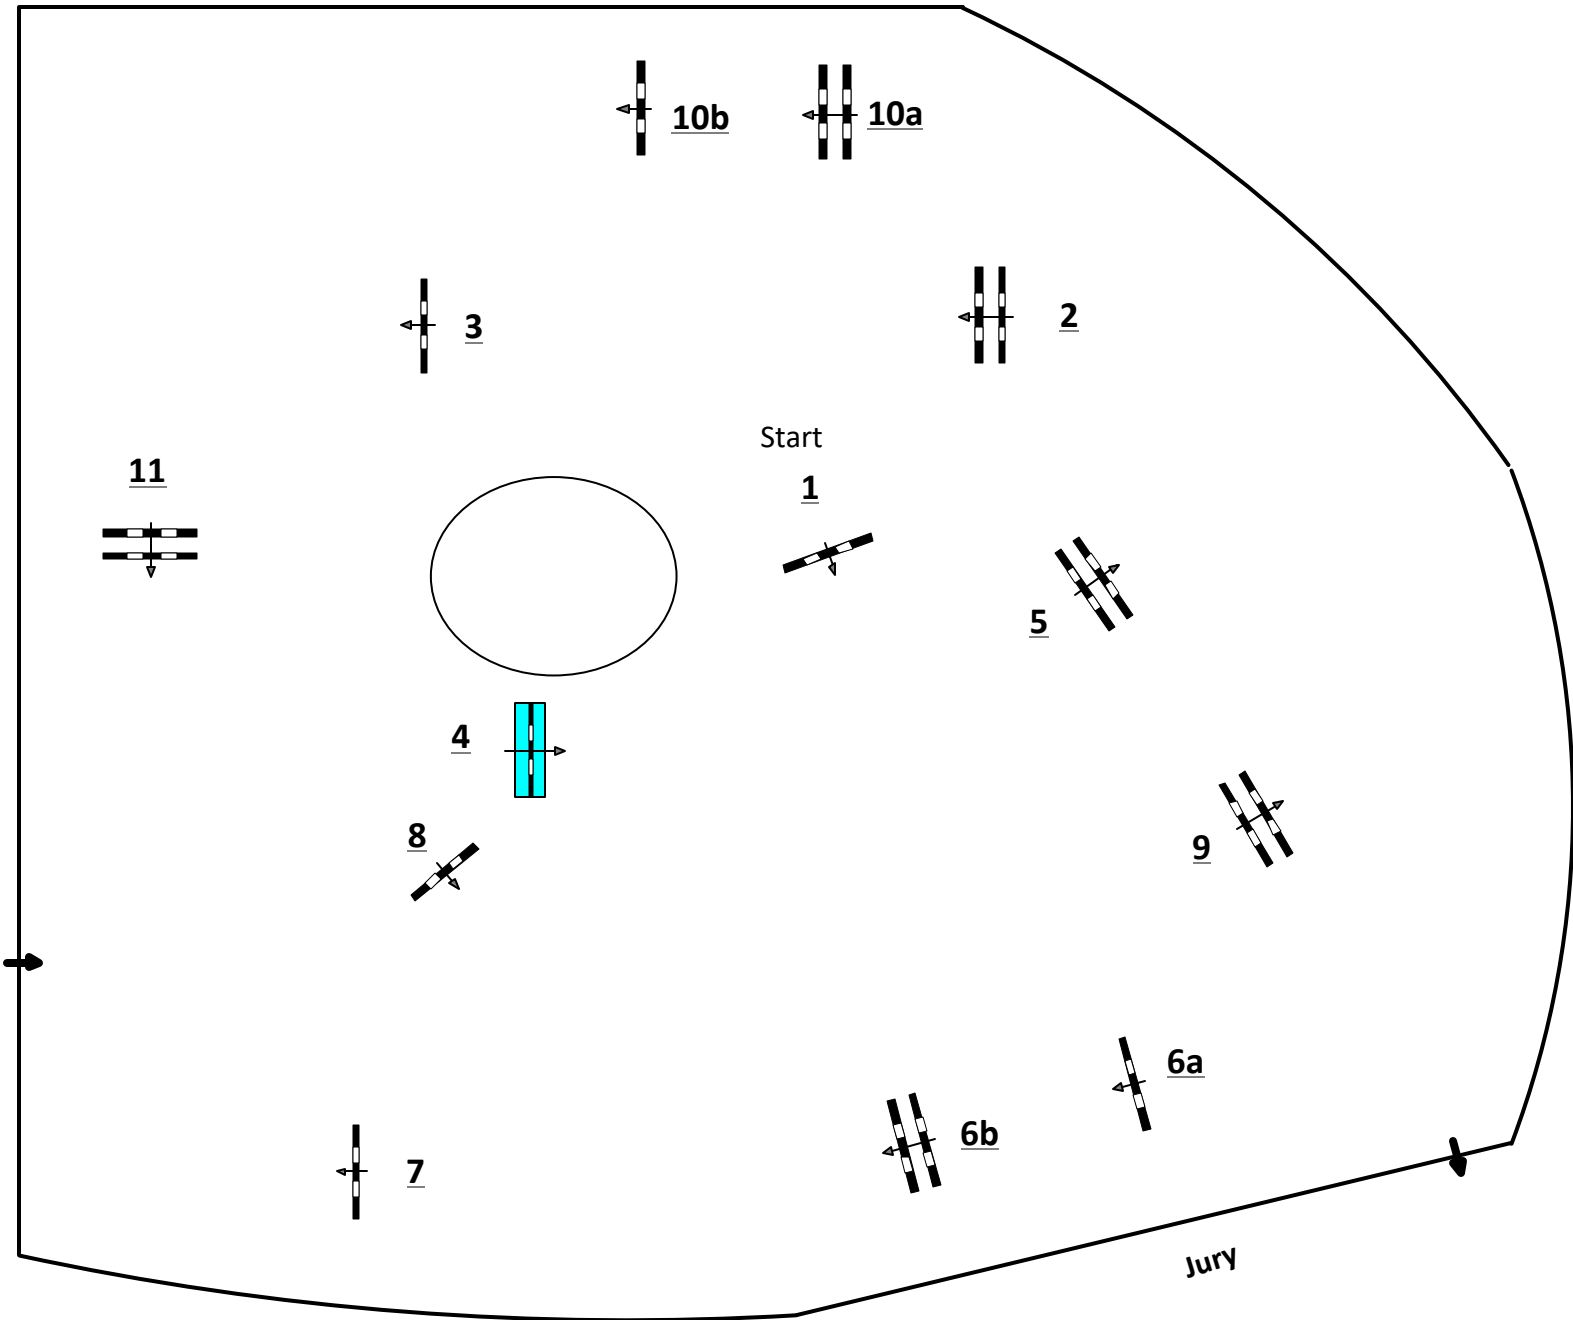

Paderborn OWL Challenge

Class No.: 1

Medium Tour

Competition against the clock

Freitag, 11. September 2020

Table: A
 National RG:
 FEI RG / Art. 238.2.1
 Height: 1,35 m

Speed: 350 m/min
 Length: 400 m
 Time allowed: 69 sec
 Time limit: 138 sec

Obstacles: 11
 Efforts: 13
 Penalty sec
 Closed combination:

1st Jump-off:

Length: 0 m
 Time allowed: 0 sec
 Time limit: 0 sec

2nd Jump-off:

Length: 0 m
 Time allowed: 0 sec
 Time limit: 0 sec