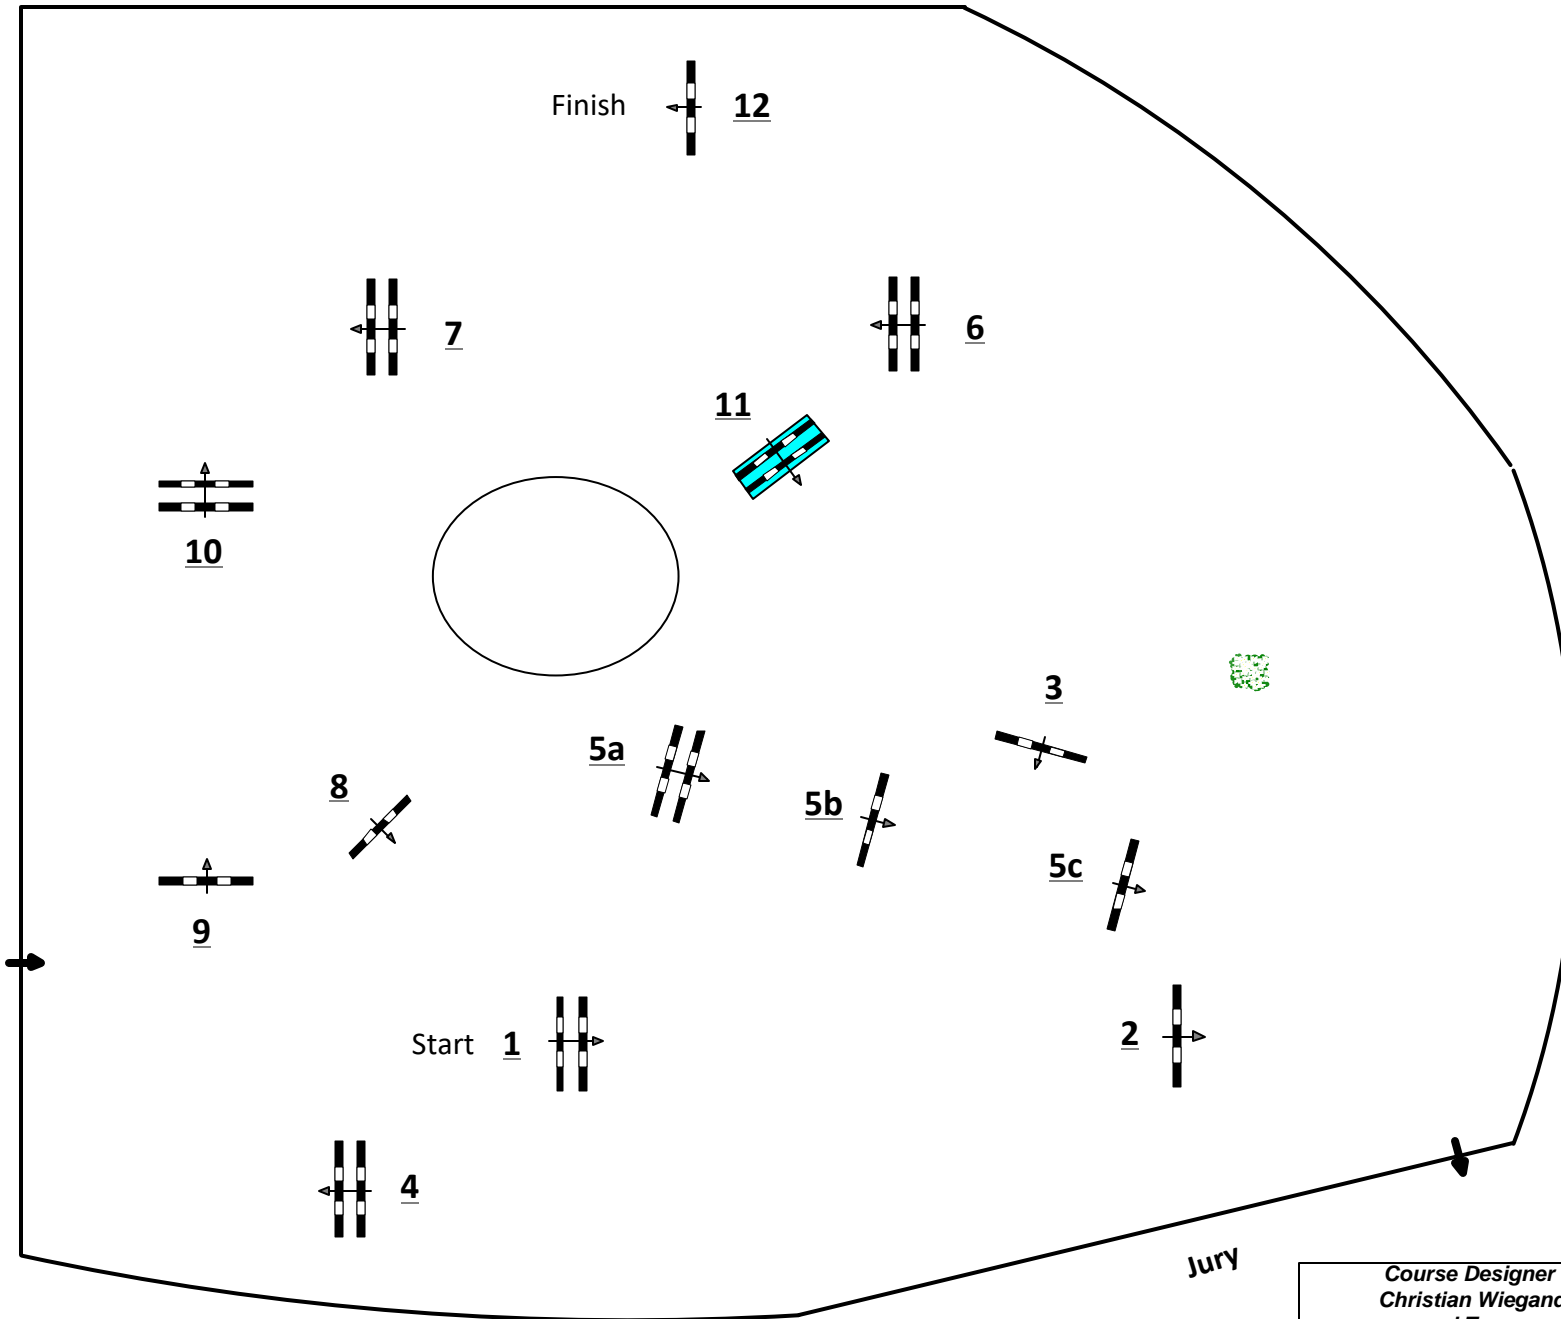

# Paderborn OWL Challenge

Class No.: 06

Big Tour

Competition against the clock

Samstag, 12. September 2020

Table: A  
 National RG:  
 FEI RG / Art. 238.2.1  
 Height: 1,45 m

Speed: 350 m/min  
 Length: 430 m  
 Time allowed: 74 sec  
 Time limit: 148 sec

Obstacles: 12  
 Efforts: 14  
 Penalty sec  
 Closed combination:

1st Jump-off:

Length: 0 m  
 Time allowed: 0 sec  
 Time limit: 0 sec

2nd Jump-off:

Length: 0 m  
 Time allowed: 0 sec  
 Time limit: 0 sec