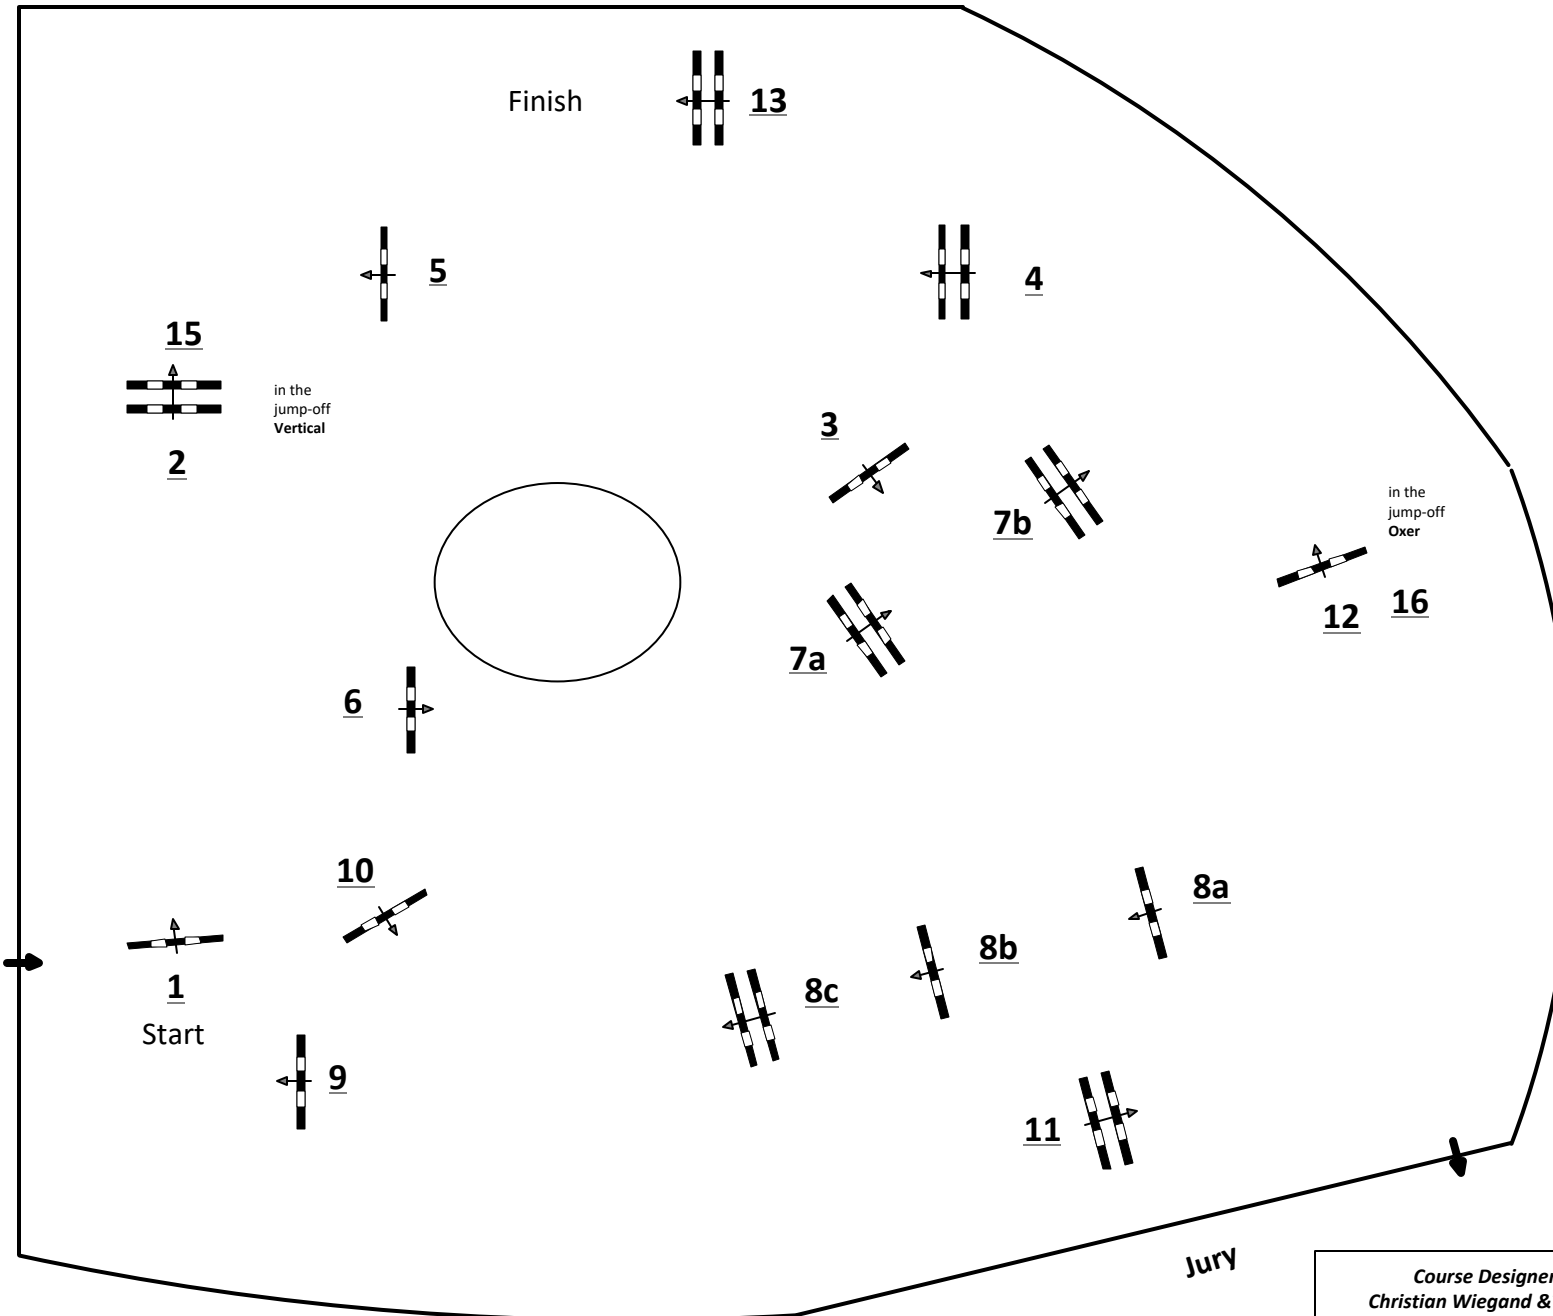

Paderborn OWL Challenge

Class No.: 07

Grand Prix of Paderborn

Competition with one jump-off

Sonntag, 13. September 2020

Table: A
 National RG:
 FEI RG / Art. 238.2.2
 Height: 1,45 m

Speed: 375 m/min

Length: 490 m
 Time allowed: 79 sec
 Time limit: 158 sec

Obstacles: 13
 Efforts: 16
 Penalty sec
 Closed combination:

1st Jump-off:
13,15,7a,8b,8c,9,10,16
 Length: 315 m
 Time allowed: 51 sec
 Time limit: 102 sec

Course Designer
 Christian Wiegand & Team