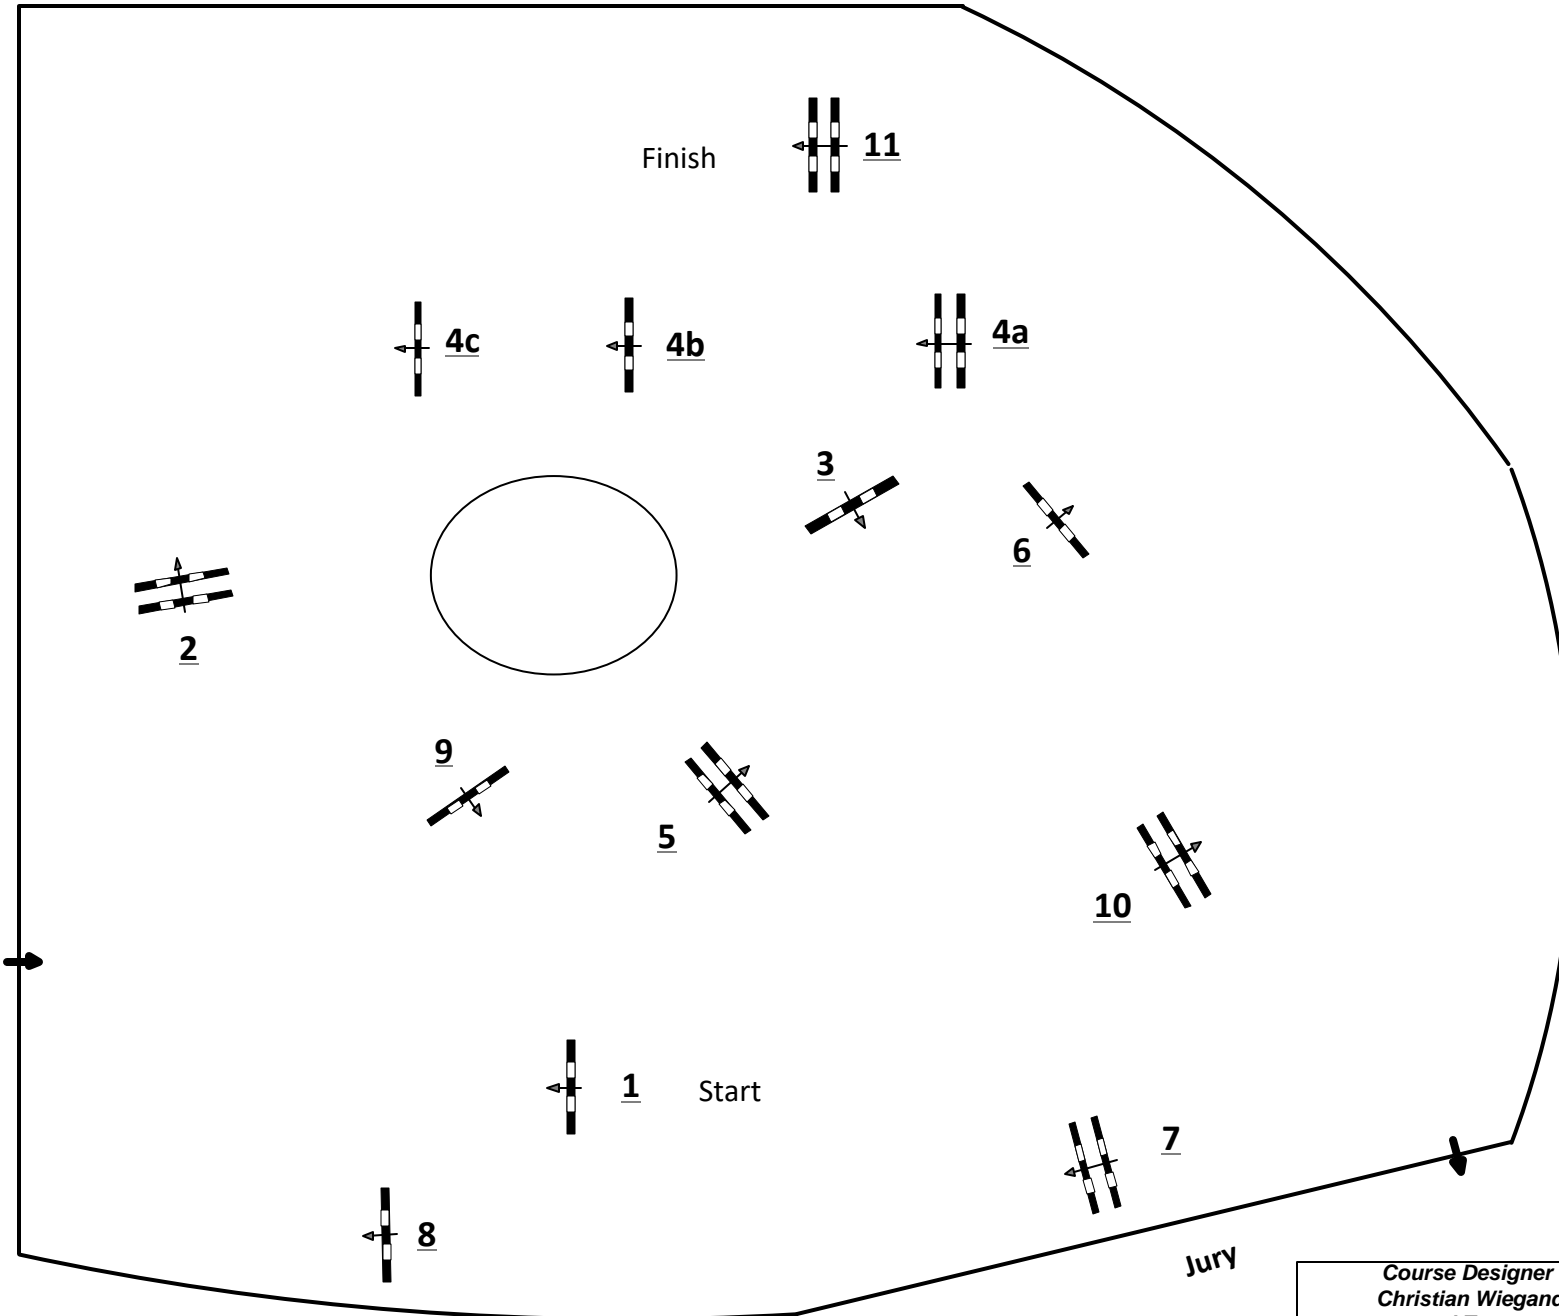

Paderborn OWL Challenge

Class No.: 09

Youngster Tour

Competition against the clock

Samstag, 12. September 2020

Table: A
 National RG:
 FEI RG / Art. 238.2.1
 Height: 1,35 m

Speed: 350 m/min
 Length: 460 m
 Time allowed: 79 sec
 Time limit: 158 sec

Obstacles: 11
 Efforts: 13
 Penalty sec
 Closed combination:

1st Jump-off:

Length: 0 m
 Time allowed: 0 sec
 Time limit: 0 sec

2nd Jump-off:

Length: 0 m
 Time allowed: 0 sec
 Time limit: 0 sec

Course Designer
 Christian Wiegand
 und Team