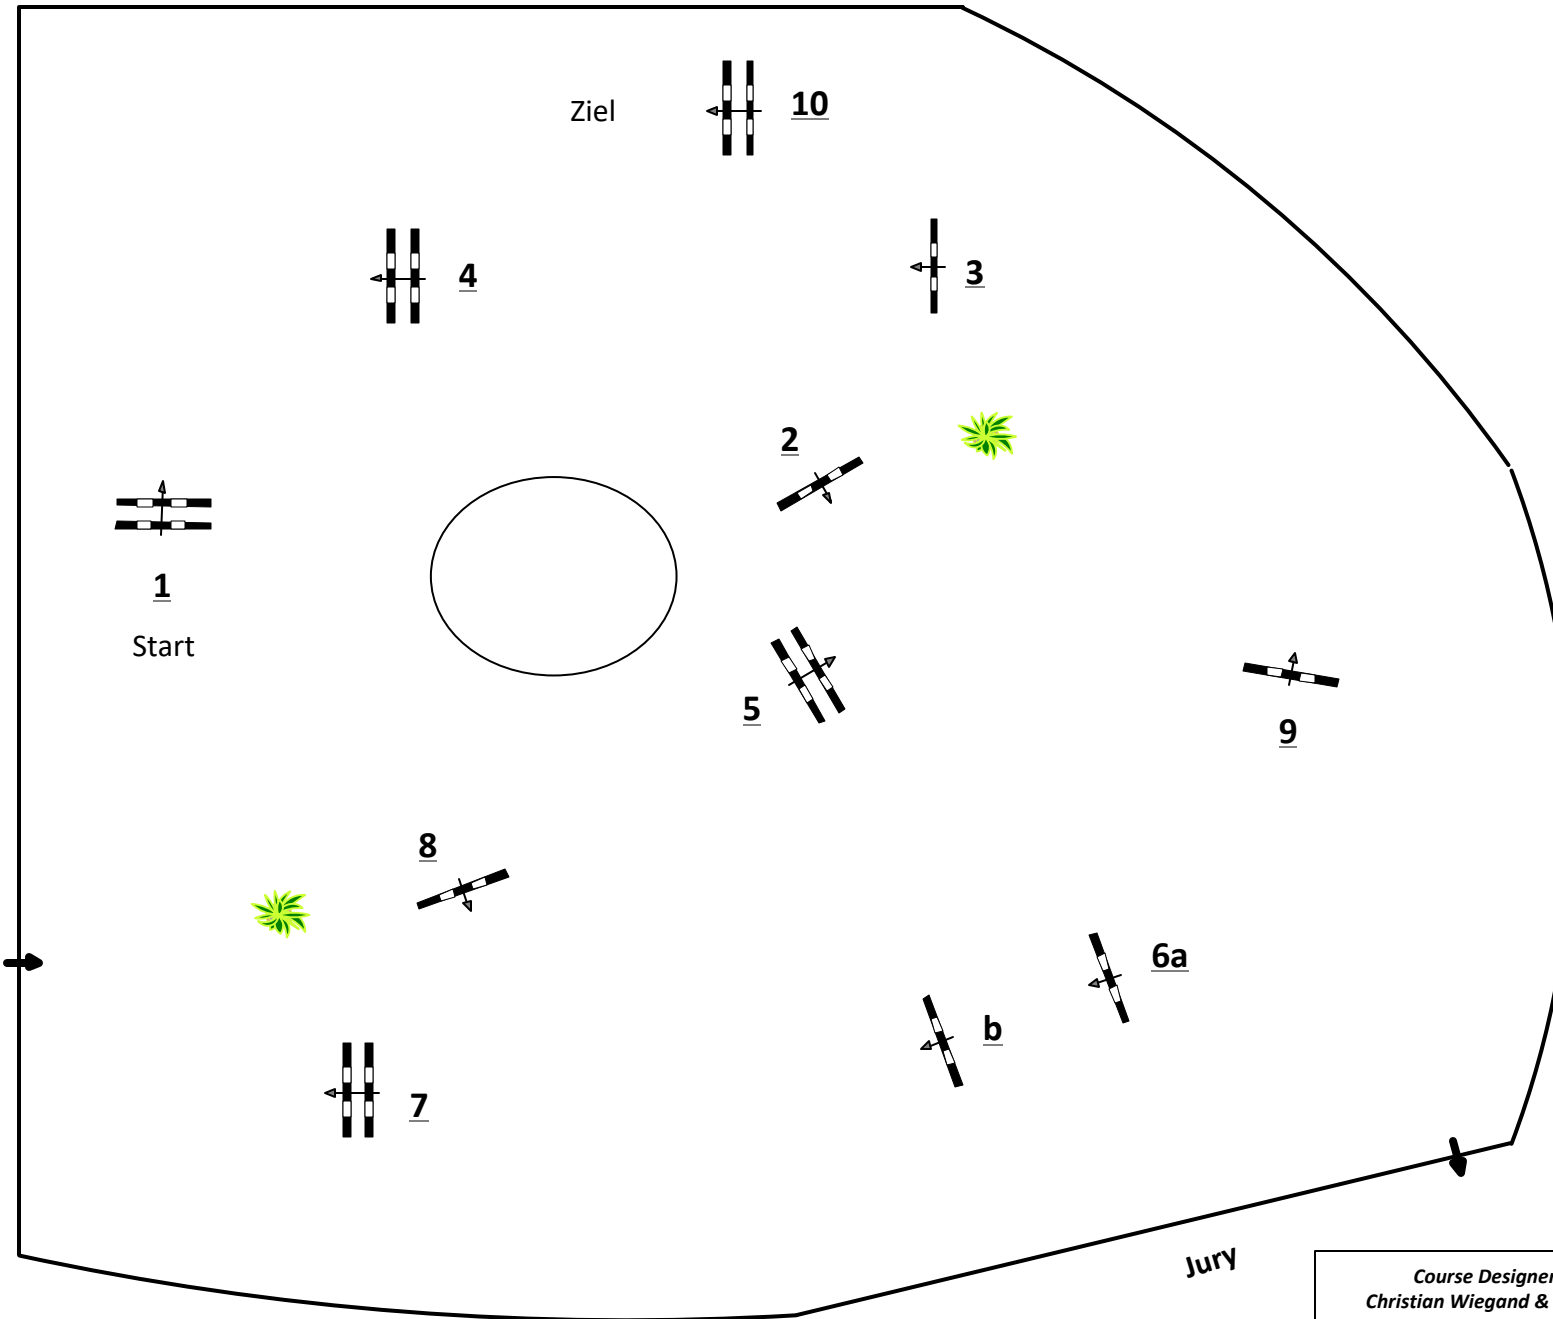

# Paderborn OWL Challenge

Class No.: 14/17/20

Spooks-Amateur-Tour

Competition against the clock

Donnerstag, 10. September 2020

Table: A  
 National RG:  
 FEI RG / Art. 238.2.1  
 Height: 1,10/1,20/1,40 m

Speed: 350 m/min

Length: 470 m  
 Time allowed: 81 sec  
 Time limit: 162 sec

Obstacles: 10  
 Efforts: 11  
 Penalty sec  
 Closed combination:

1st Jump-off:  
 Length: 0 m  
 Time allowed: 0 sec  
 Time limit: 0 sec

Course Designer  
 Christian Wiegand & Team