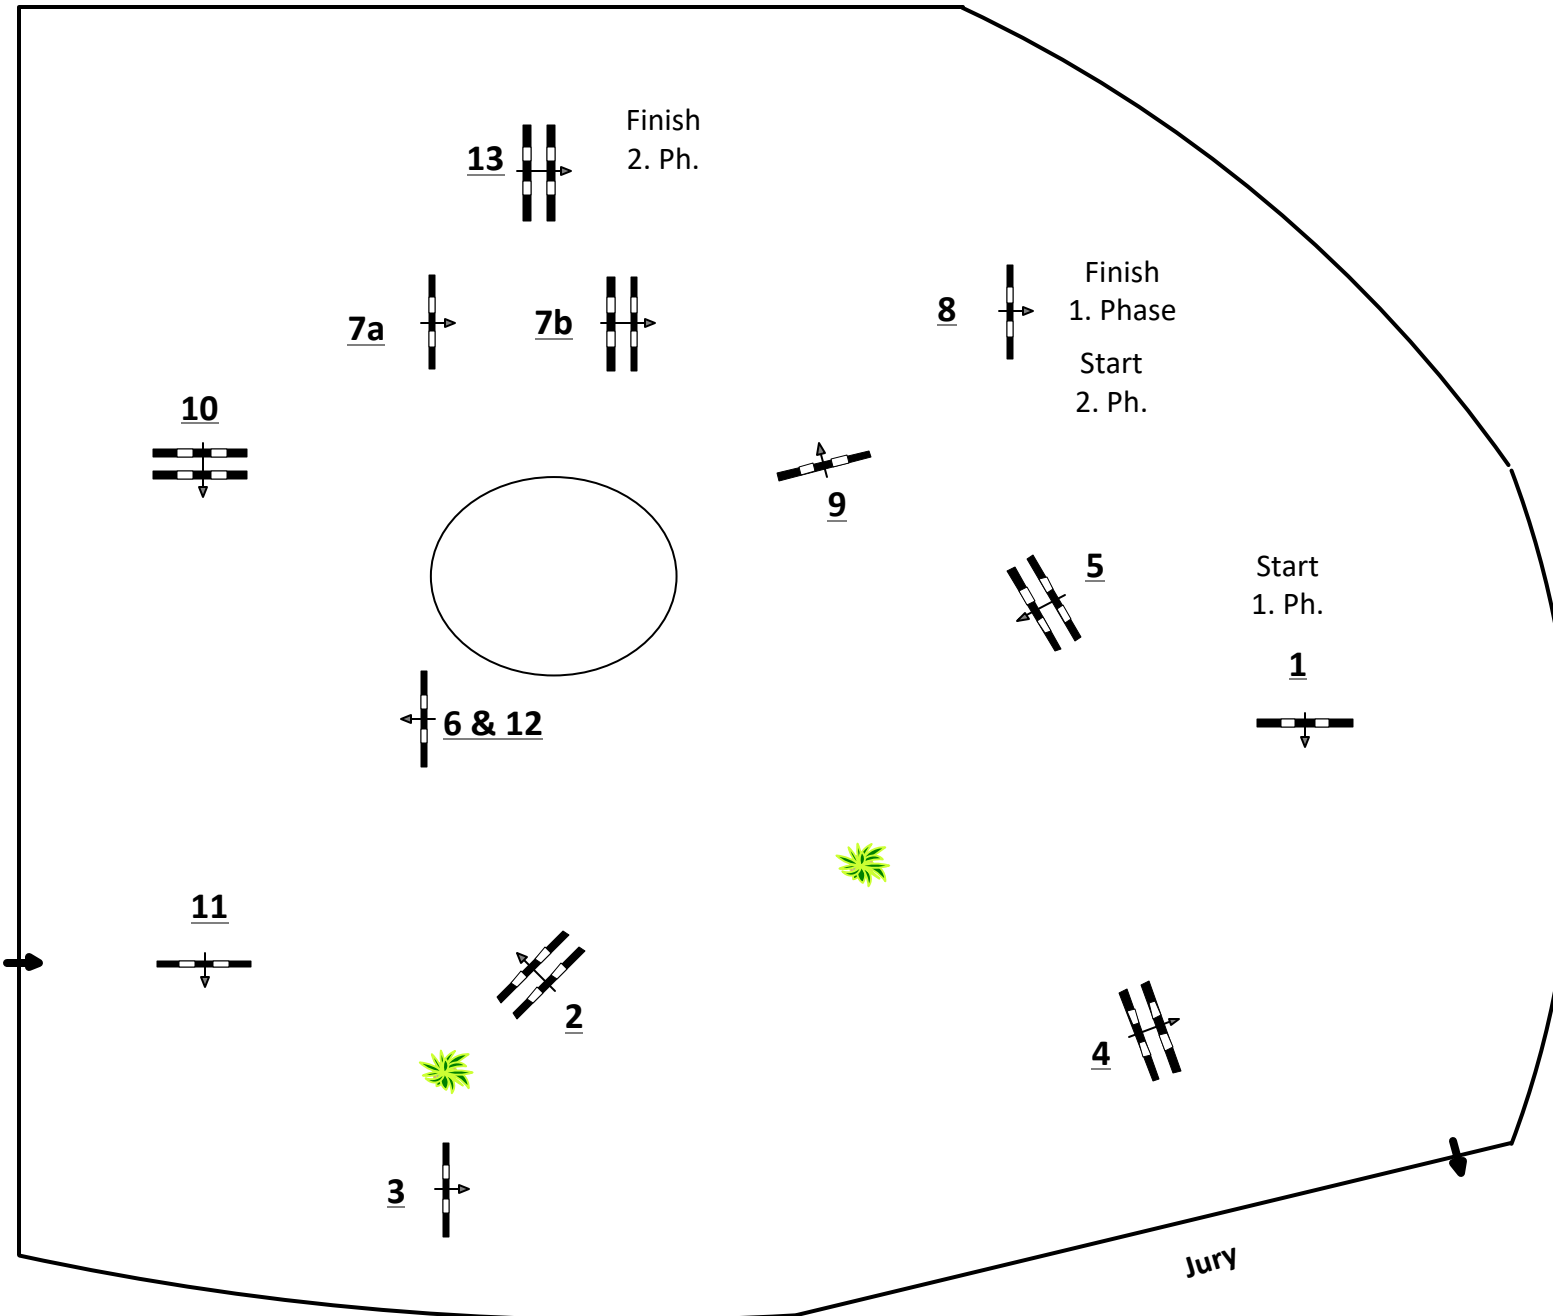

Paderborn OWL Challenge

Class No.: 16/19/22

Spooks-Amateur-Trophy

Competition in two Phases

Samstag, 12. September 2020

Table: A
 National RG:
 FEI RG / Art.
 Height: 1,35 m

Speed: 350 m/min

Length: 340 m
 Time allowed: 59 sec
 Time limit: 118 sec

Obstacles: 8
 Efforts: 9
 Penalty sec
 Closed combination:

2nd Phase:
9 - 13
 Length: 250 m
 Time allowed: 43 sec
 Time limit: 86 sec

2nd Jump-off:
 Length: 0 m
 Time allowed: 0 sec
 Time limit: 0 sec