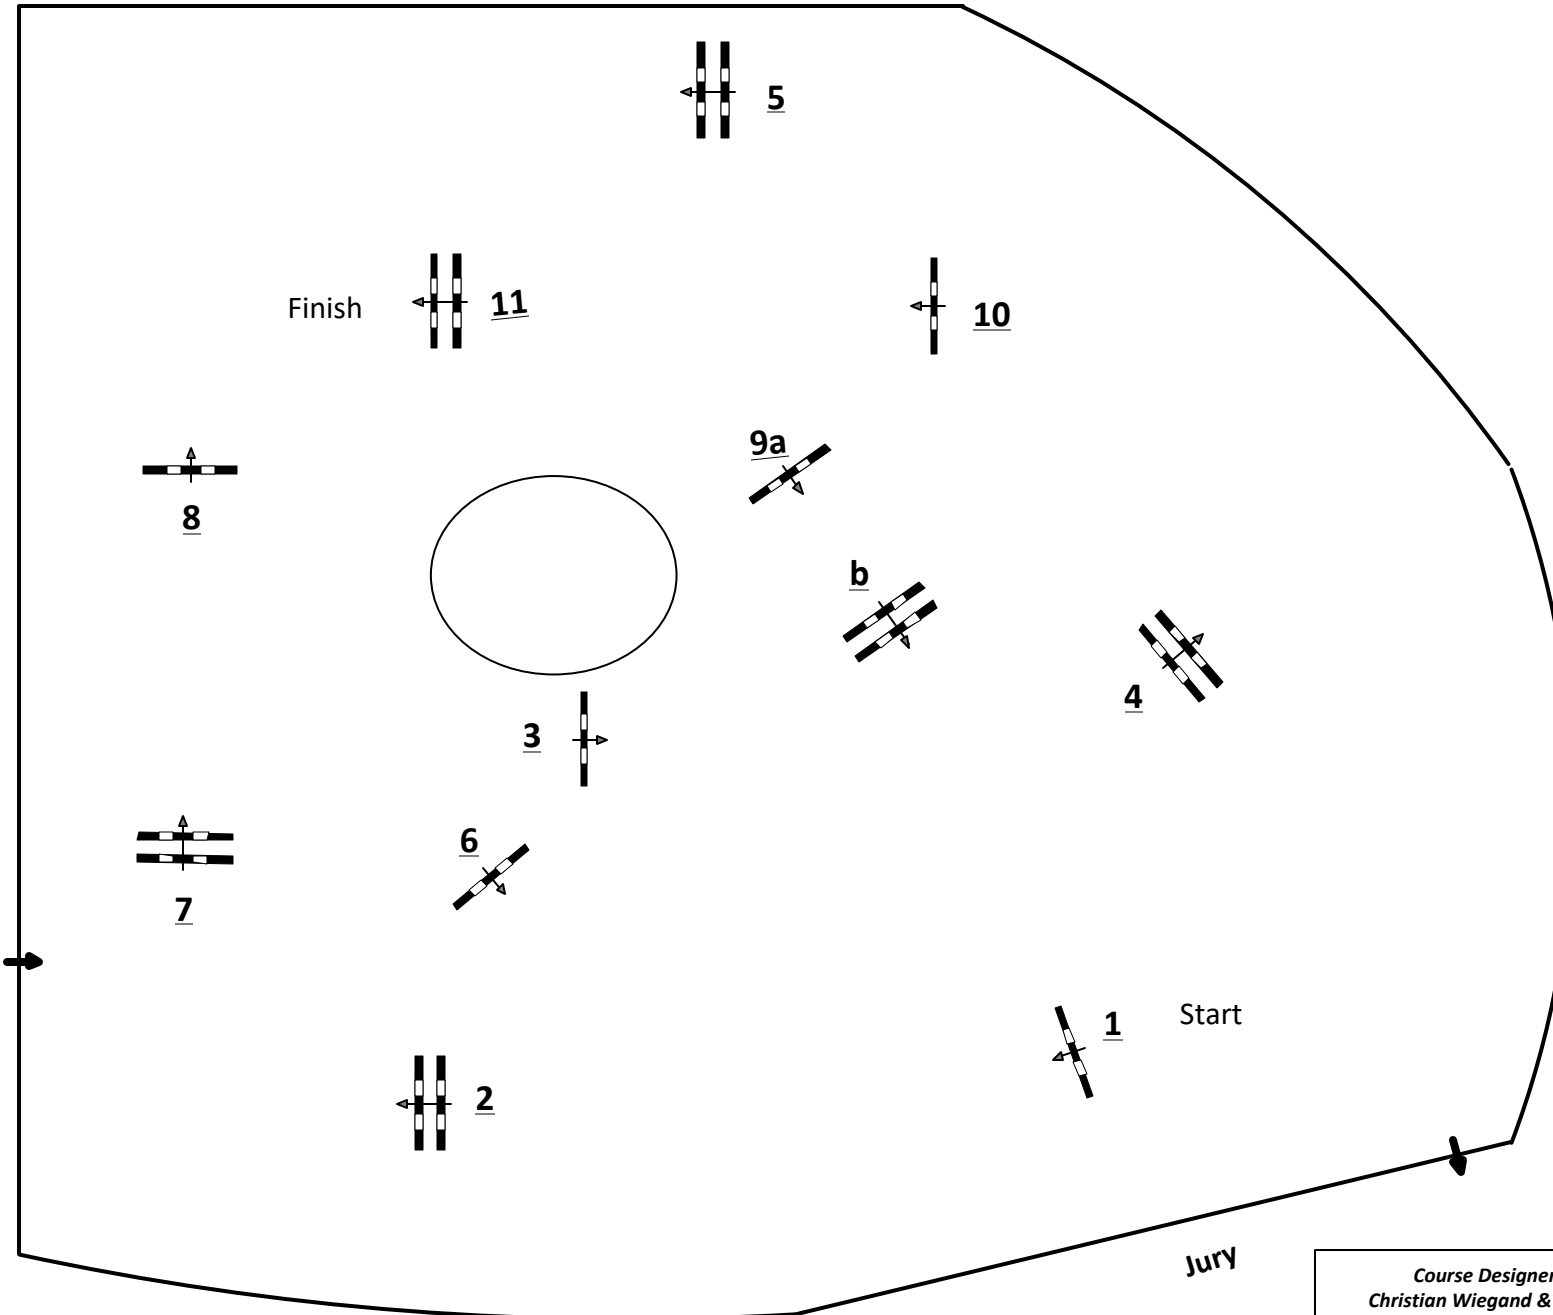

Paderborn OWL Challenge

Class No.: 27

Eggersmann Junior Cup

Competition with one jump-off

Donnerstag, 10. September 2020

Table: A
National RG: 501 B1
FEI RG / Art.
Height: 1,25 m

Speed: 350 m/min

Length: 460 m
Time allowed: 79 sec
Time limit: 158 sec

Obstacles: 11
Efforts: 13
Penalty sec
Closed combination:

1st Jump-off:
10-11-6-7-9a-9b-5
Length: 280 m
Time allowed: 48 sec
Time limit: 96 sec

Course Designer
Christian Wiegand & Team