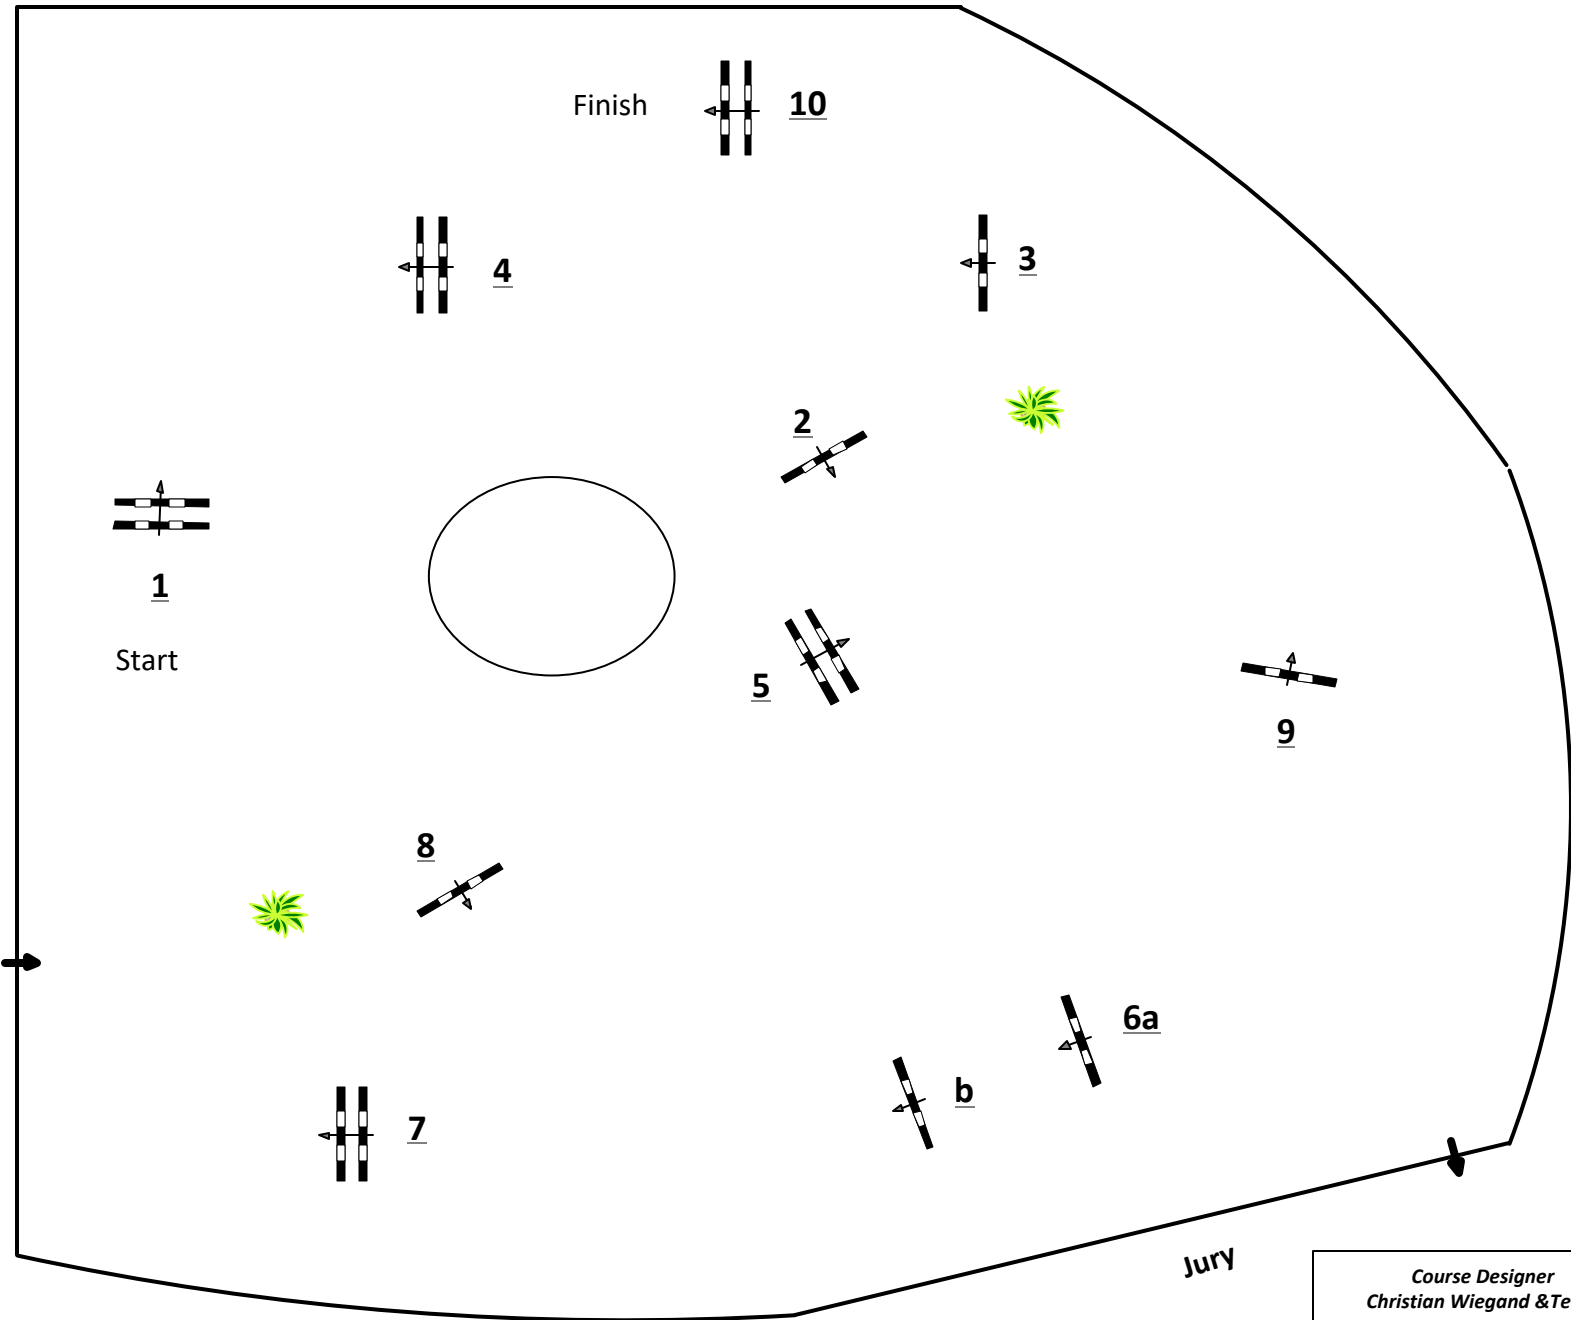

# Paderborn OWL Challenge

**Class No.: 28**

**Growi Springpf. Tour**

**Springpferdeprüfung Kl.M**

**Donnerstag, 10. September 2020**

Table: A  
 National RG: 363.1  
 FEI RG / Art.  
 Height: 1,25 m

Speed: 350 m/min  
 Length: 470 m  
 Time allowed: 81 sec  
 Time limit: 162 sec

Obstacles: 10  
 Efforts: 11  
 Penalty sec  
 Closed combination:

1st Jump-off:  
 Length: 0 m  
 Time allowed: 0 sec  
 Time limit: 0 sec

*Course Designer  
 Christian Wiegand & Team*