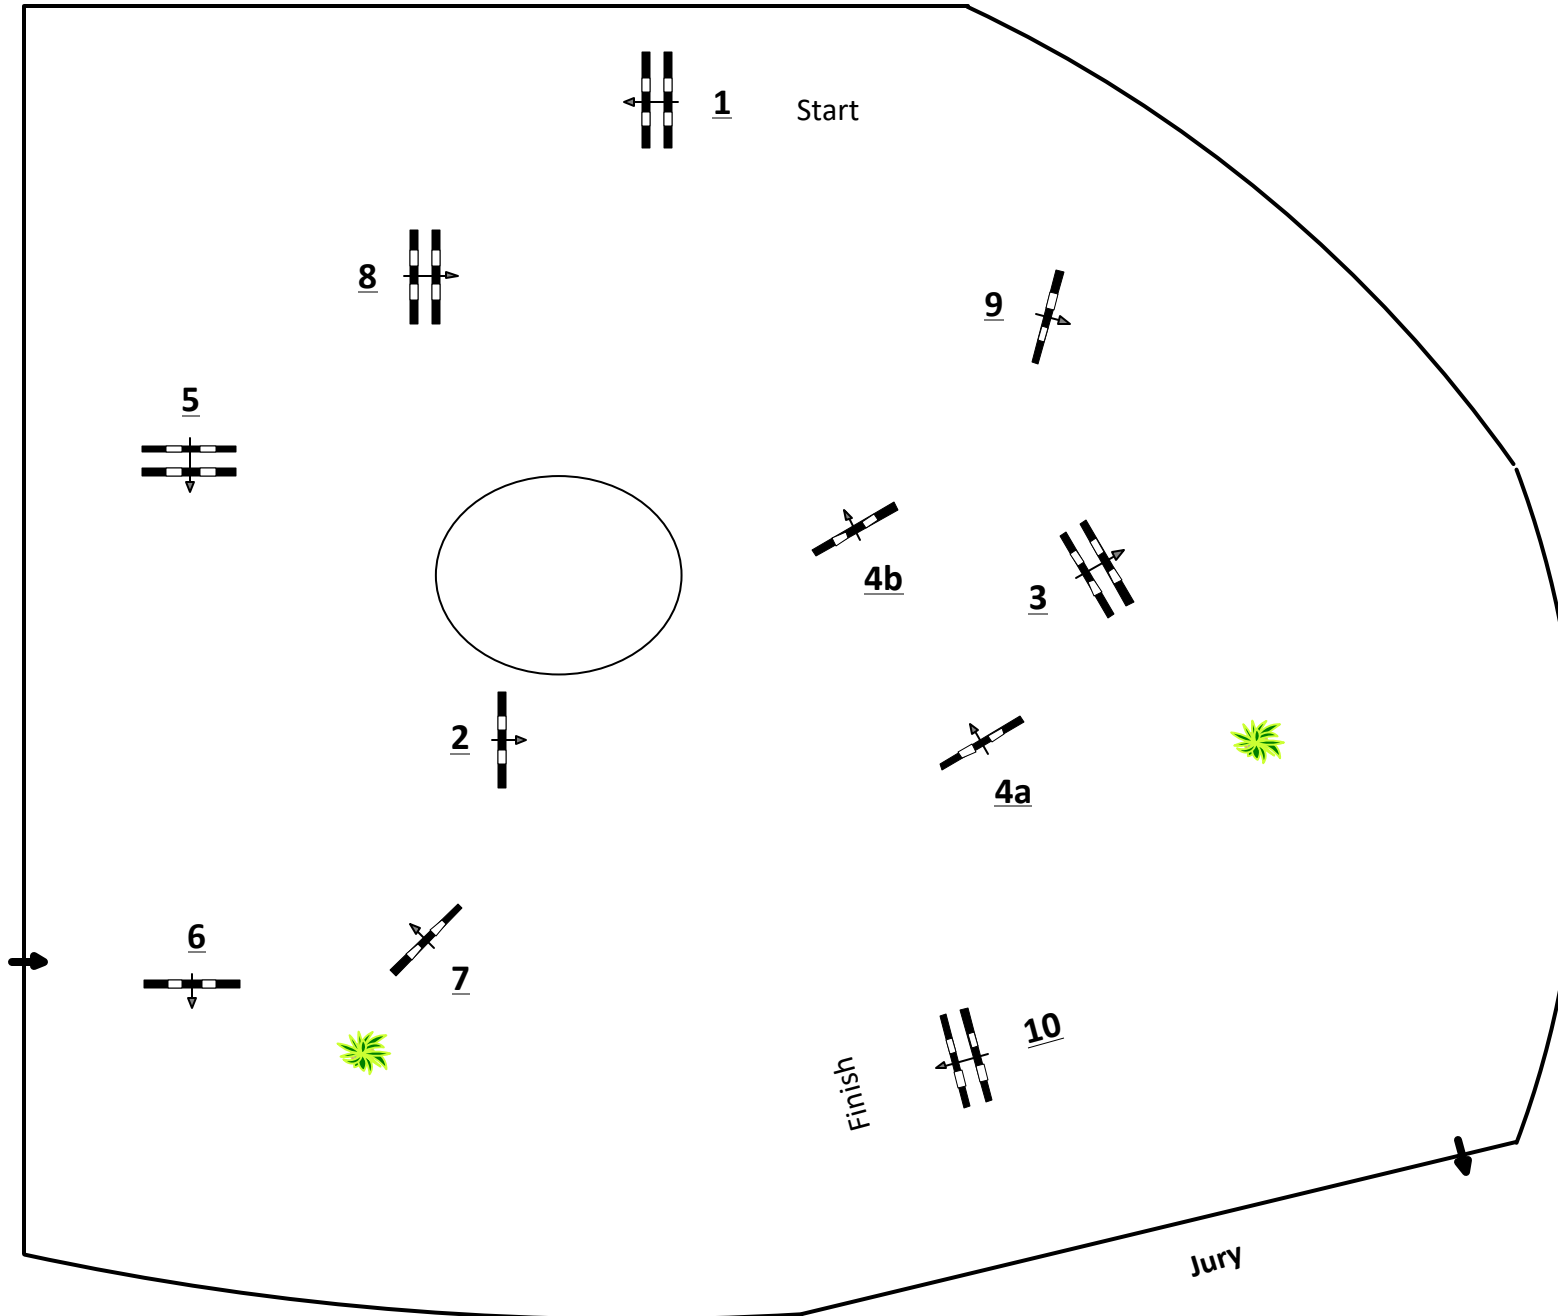

# Paderborn OWL Challenge

Class No.: 29

Springprüfung Kl. M\*

Fehler/Zeit

Freitag, 11. September 2020

Table: A

National RG: 501 A1

FEI RG / Art.

Height: 1,35 m

Speed: 350 m/min

Length: 410 m

Time allowed: 71 sec

Time limit: 142 sec

Obstacles: 10

Efforts: 11

Penalty sec

Closed combination:

1st Jump-off:

Length: 0 m

Time allowed: 0 sec

Time limit: 0 sec

2nd Jump-off:

Length: 0 m

Time allowed: 0 sec

Time limit: 0 sec