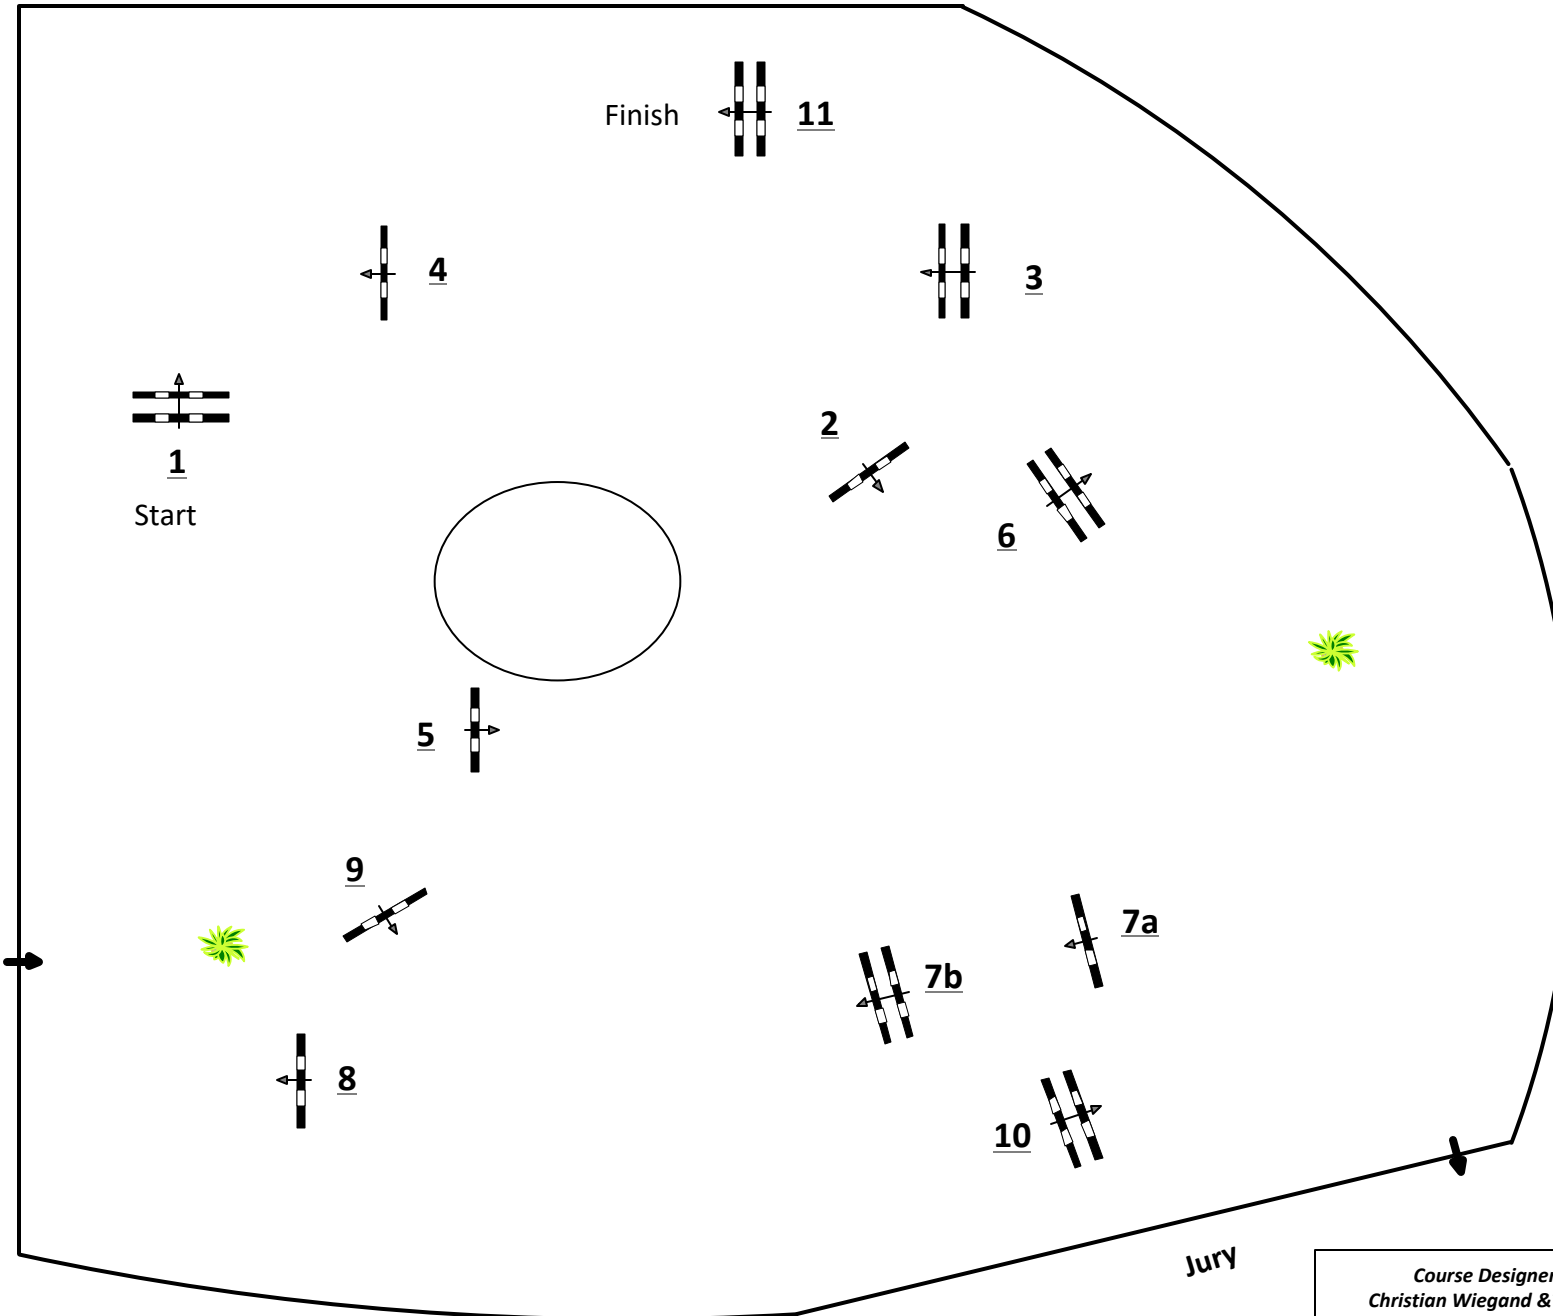

Paderborn OWL Challenge

Class No.: 30/31

TuPaRe Team Trophy

Competition against the clock

Sonntag, 13. September 2020

Table: A
 National RG: 501 A1 / 529
 FEI RG / Art.
 Height: 1,35 m

Speed: 350 m/min

Length: 465 m
 Time allowed: 80 sec
 Time limit: 160 sec

Obstacles: 11
 Efforts: 12
 Penalty sec
 Closed combination:

1st Jump-off:
 Length: 0 m
 Time allowed: 0 sec
 Time limit: 0 sec

Course Designer
 Christian Wiegand & Team