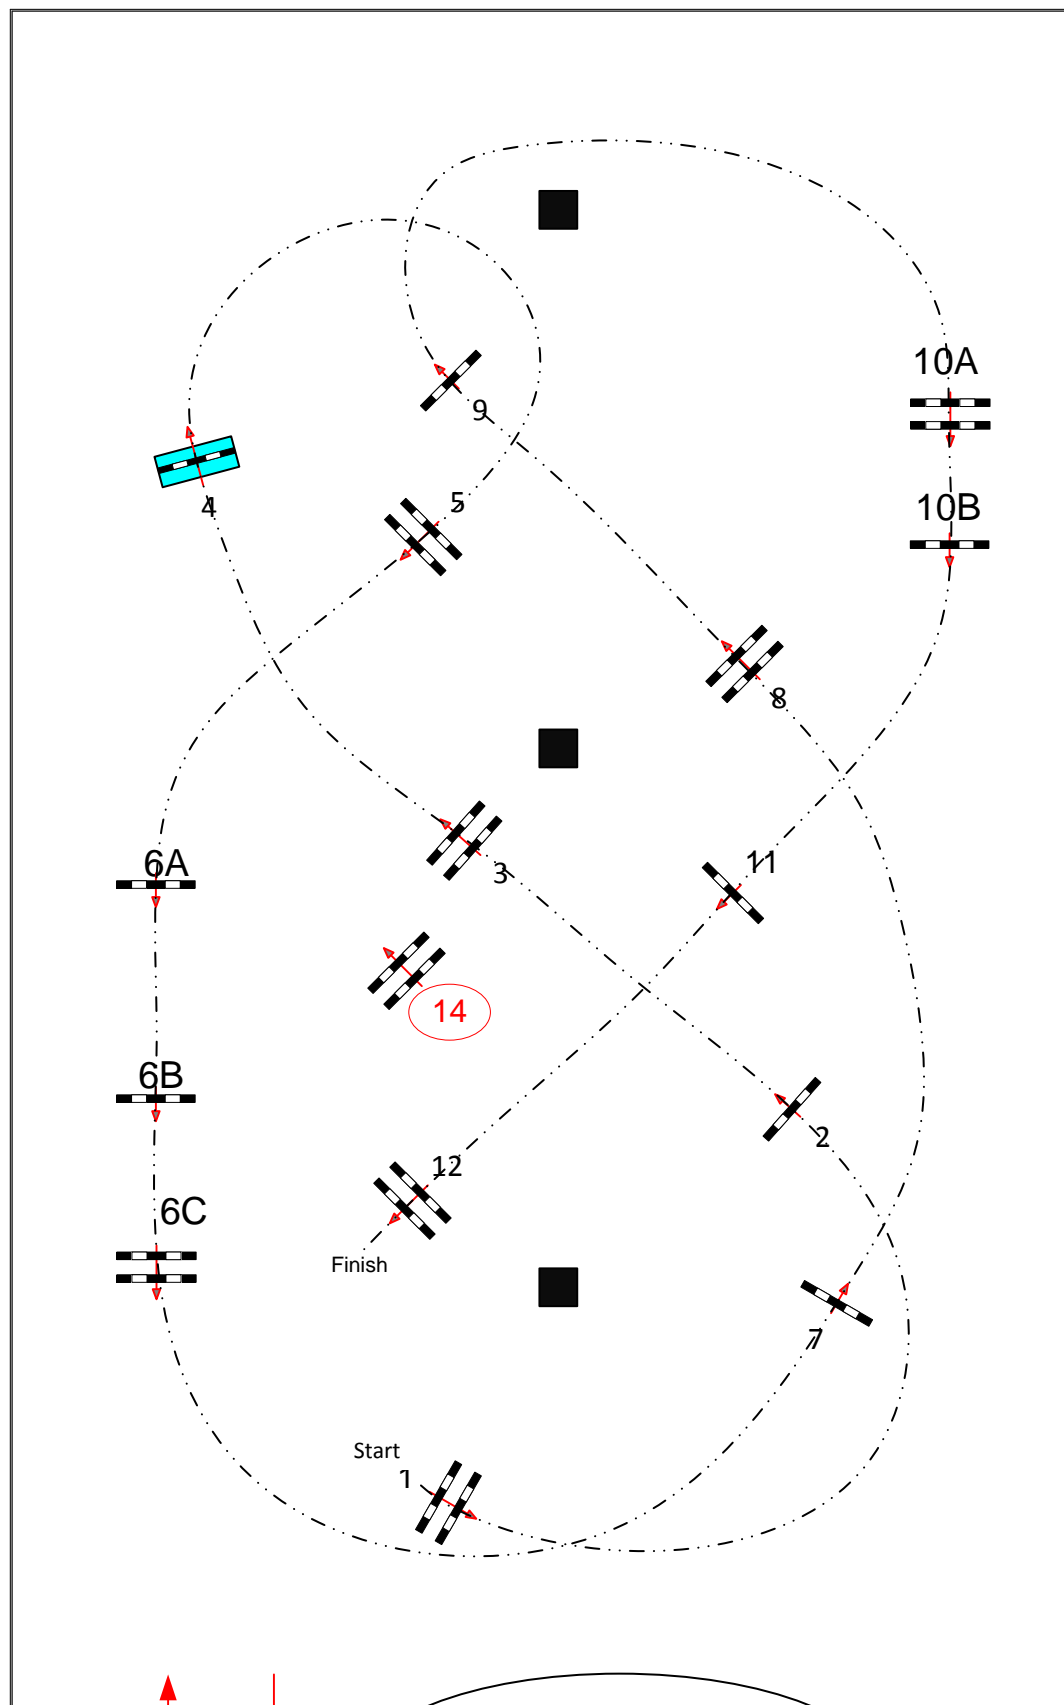

TOPS INTERNATIONAL 2020

TOPS INTERNATIONAL ARENA
VALKENSWAARD

SAND ARENA

CSI YH

Class No.: 3

Y H 6Y /7H

Competition against the clock

samedi 12 septembre 2020

Table: A
National RG:
FEI RG / Art. 238.2.2
Height: 6 Y 1.30/ 7 Y 1.35 m

Speed: 350 m/min

Length: 430 m
Time allowed: 74 sec
Time limit: 148 sec

Obstacles: 1 TO 12
Efforts: 15
Penalty sec
Closed combination:

Length: 270 m
Time allowed: 47 sec
Time limit: 94 sec

VAN HUMBEECK F.(BEL)

ZANOTELLI M.(BRA)
MATHIENNE C. (BEL)

JUMP-OFF
7-8-9-5-6B-6C-14-4

JURY