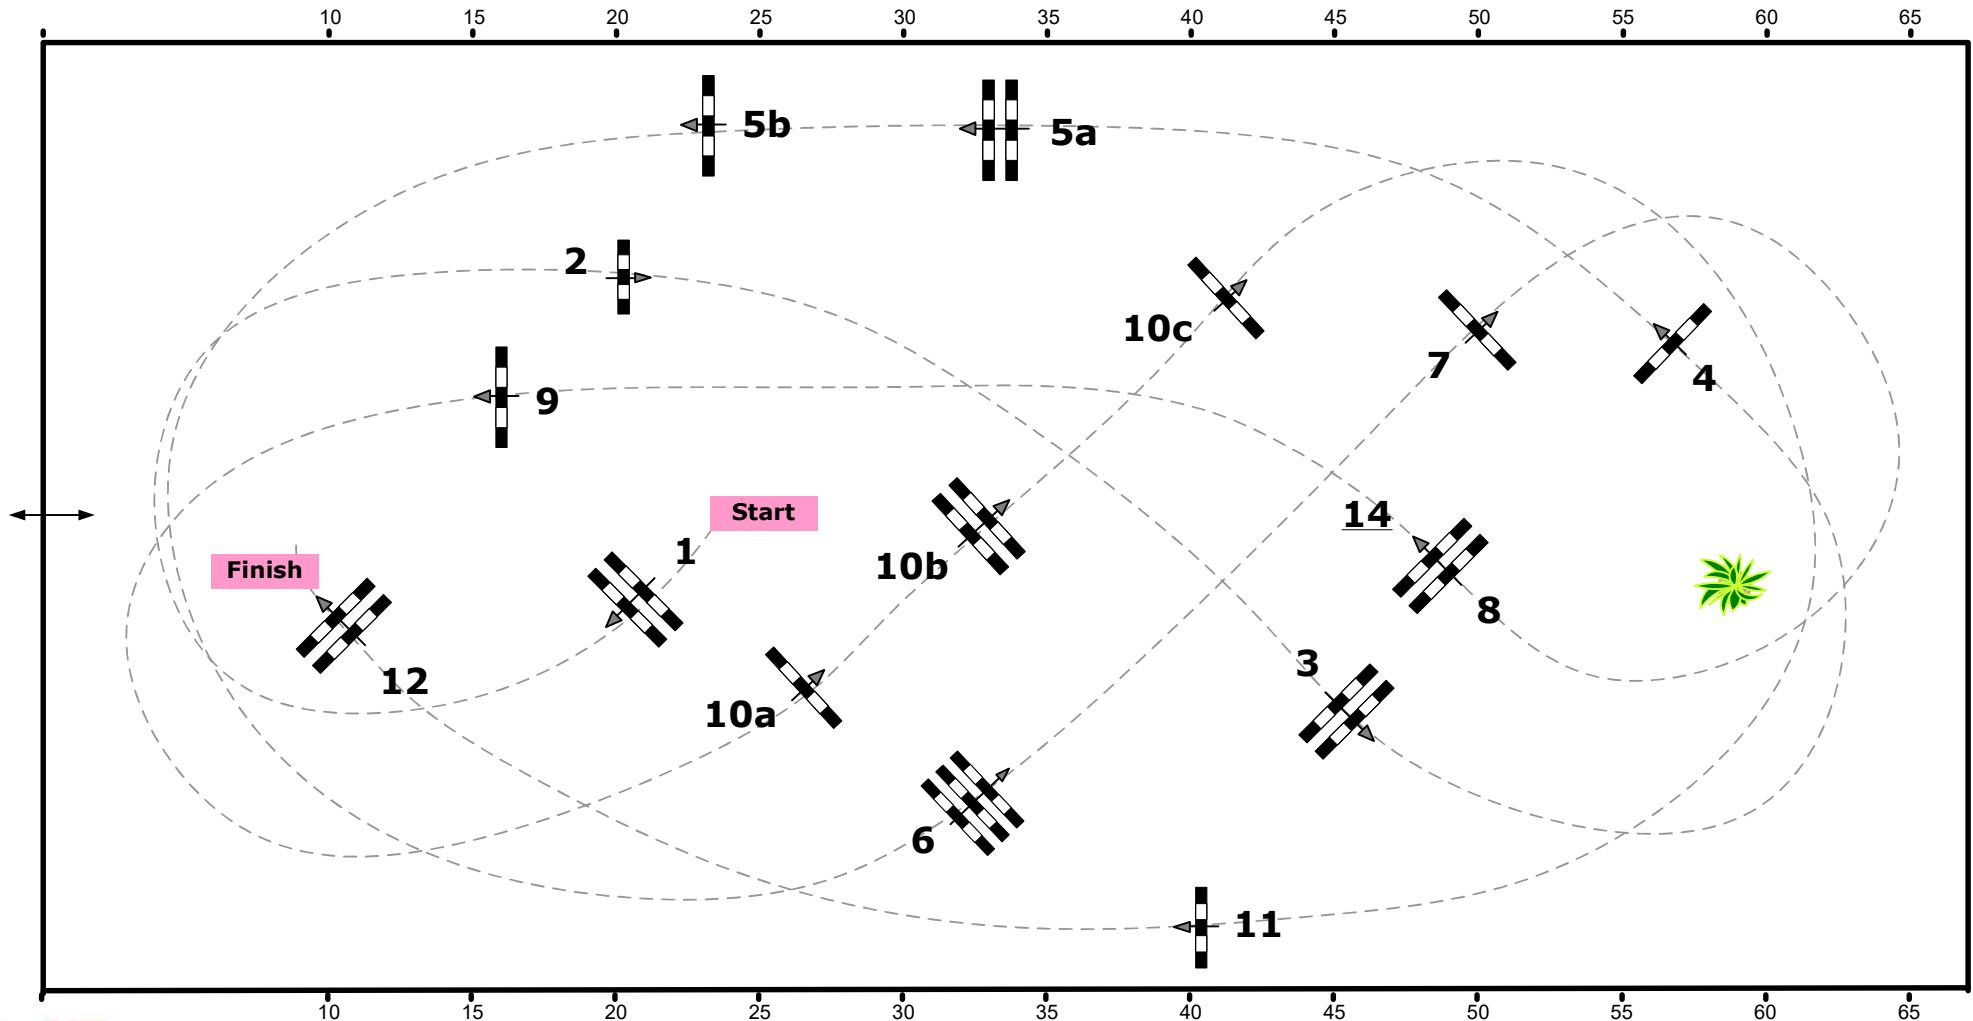

## CSI\*\* Arena Salzburg , AUT

Class No.: 30

Junior Tour Final

Competition with one jump-off

Table: A  
National RG:  
FEI RG / Art. 238.2.2  
Height: 1,30 m

Speed: 350 m/min  
Length: 460 m  
Time allowed: 79 sec  
Time limit: 158 sec

Obstacles: 12  
Efforts: 15

1st Jump-off: **1-2-14-5ab-10b-11-12**  
Length: 310 m  
Time allowed: 54 sec  
Time limit: 108 sec

Course Design : Franz Madl ( AUT ) Armin Krenn ( AUT ) Lina Stanzel ( AUT ) Christopher Imrek ( AUT )