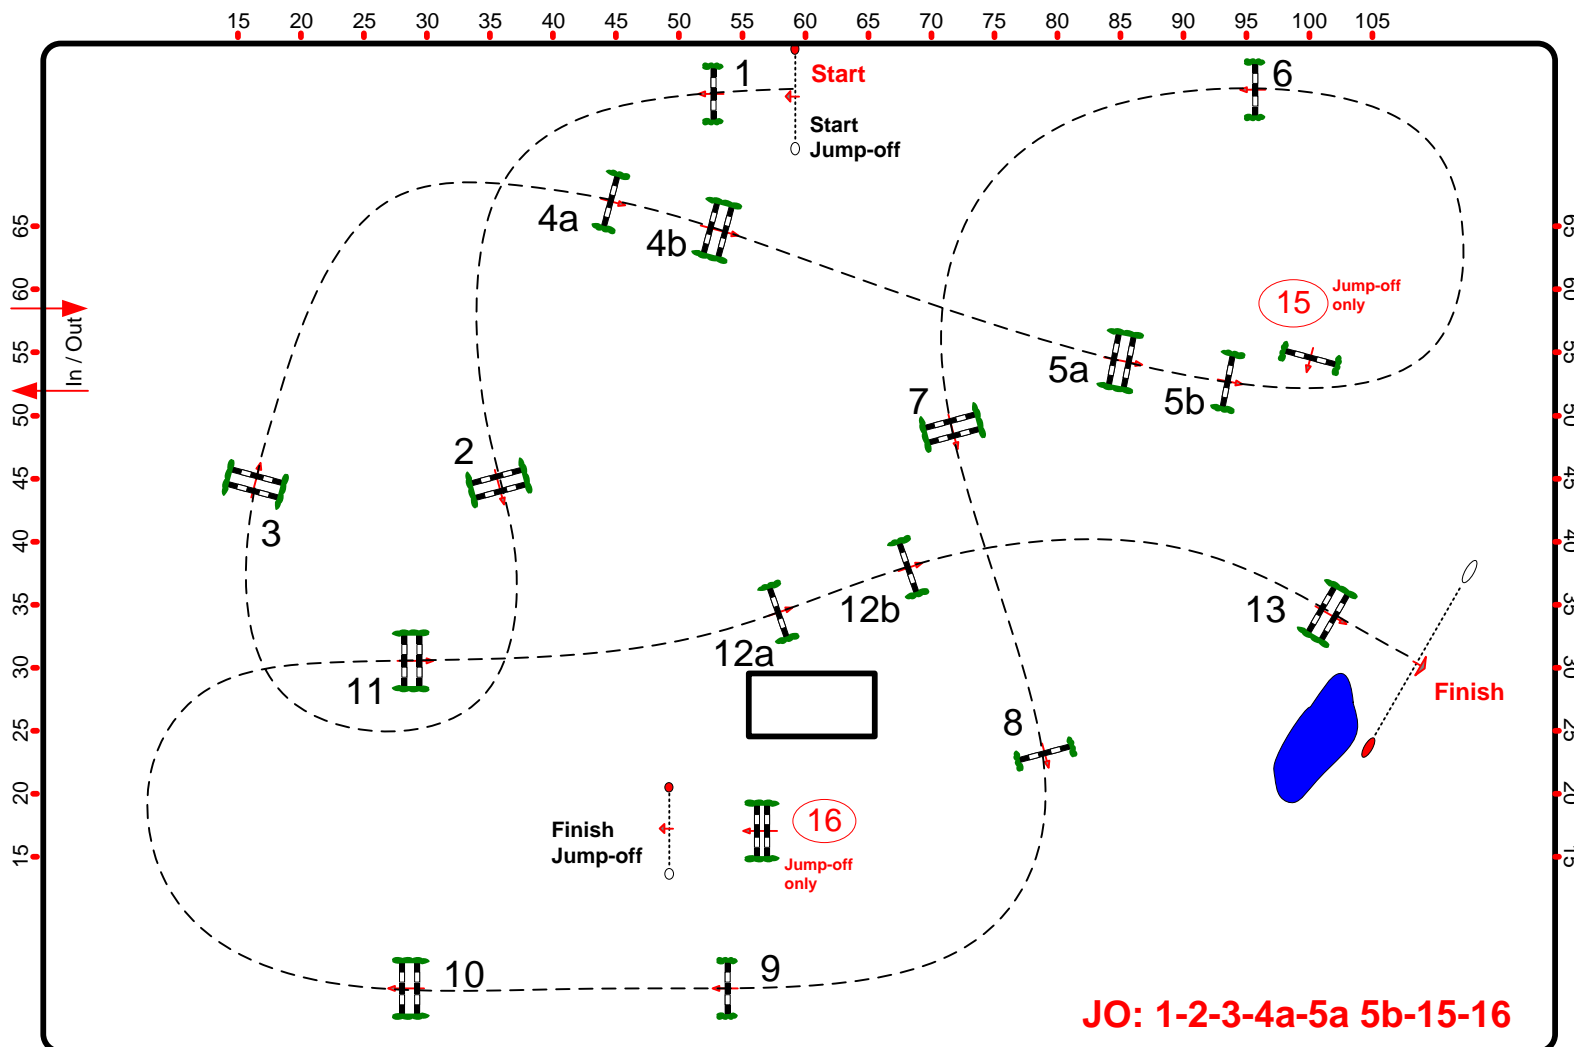

Table: A
National RG:
FEI RG / Art. 238.2.2
Height: 1,55/1,60 m

Speed: 375 m/min

Length: 485 m
Time allowed: 78 sec
Time limit: 156 sec

Obstacles: 13
Efforts: 16

1st Jump-off:
1-2-3-4a-5a 5b-15-16
Length: 300 m
Time allowed: 48 sec
Time limit: 96 sec