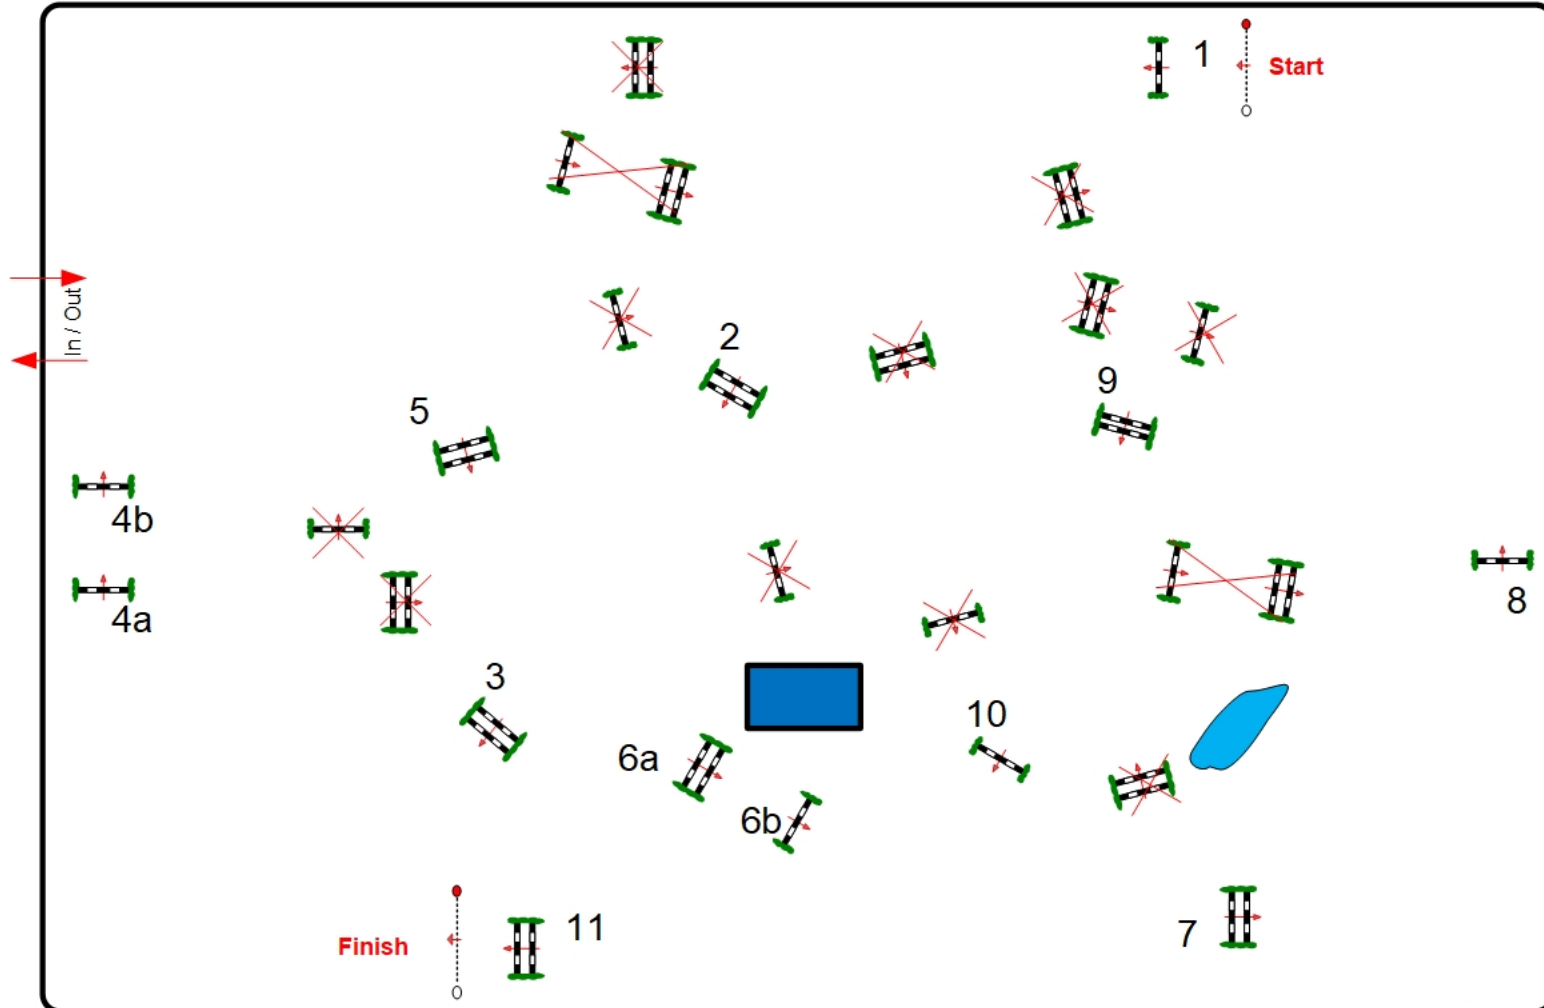

2

s No.: 2

National Competition- Hathab Tours 10 Competition against the clock  
Start: 13:00

Friday, 26 February, 2021

Table: A  
National RG: Hathab Show  
Jumping Competition 2  
FEI RG / Art. 238.2.1  
Height: 1,35 m

Speed: 350 m/min

Length: 460 m  
Time allowed: 79 sec  
Time limit: 158 sec

Obstacles: 1-11  
Efforts: 13  
Penalty sec  
Closed combination:

:  
**00**  
Length: 00 m  
Time allowed: 0 sec  
Time limit: 0 sec