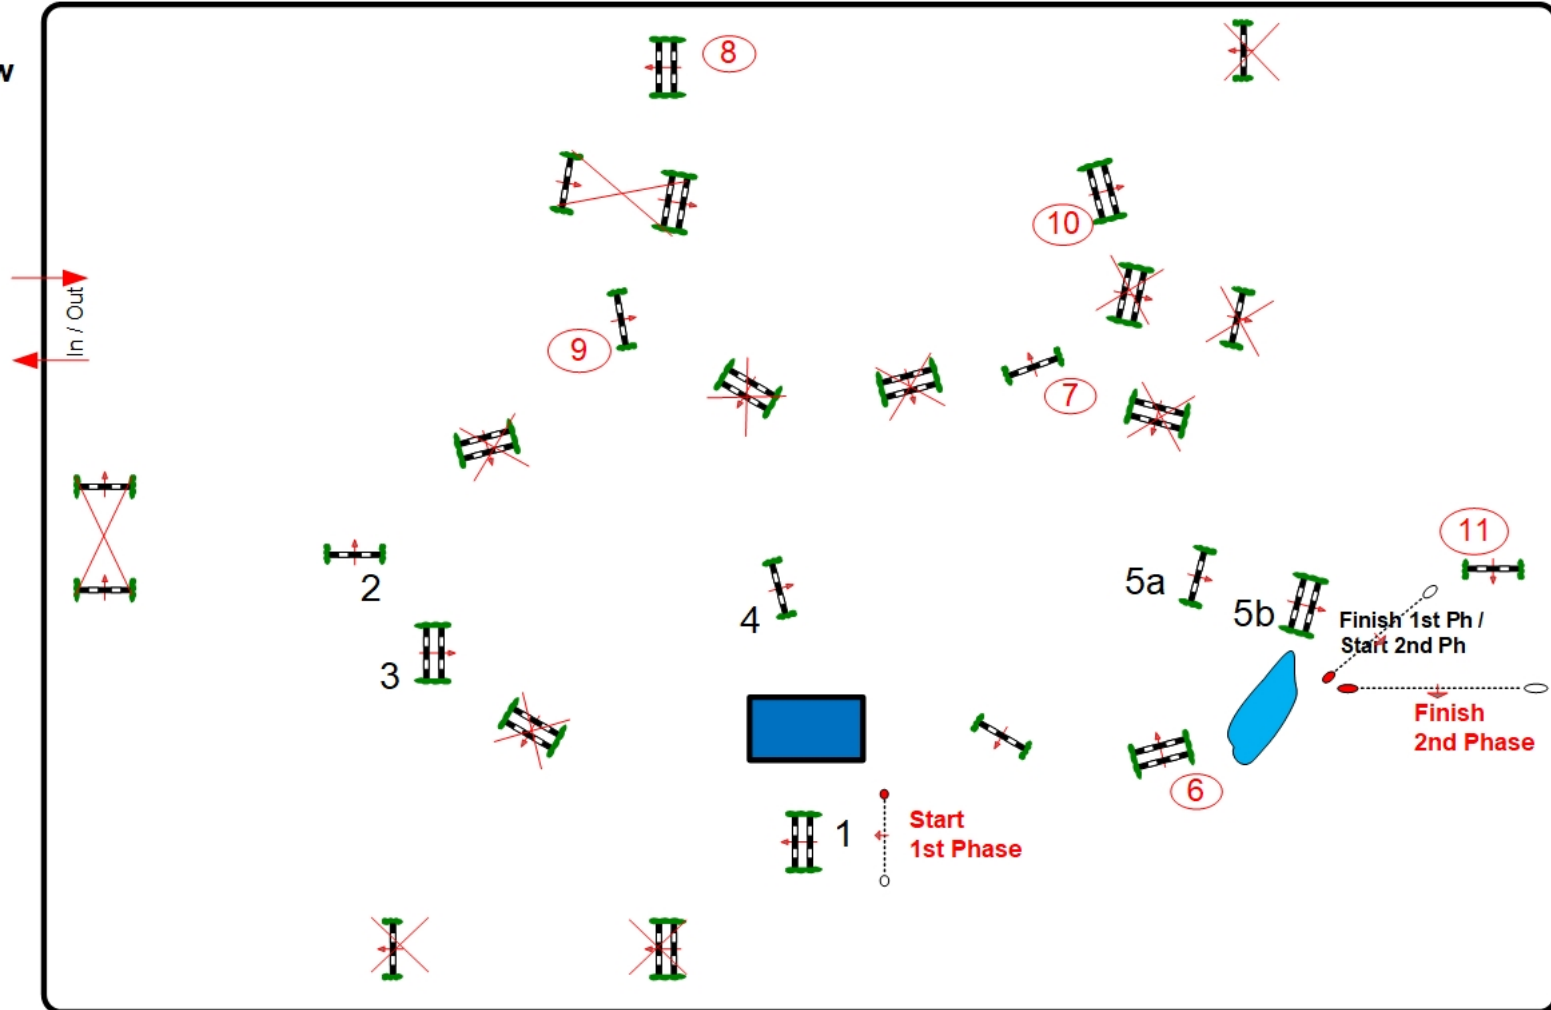

Speed: 350 m/min

Length: 180 m

Time allowed: 31 sec

Time limit: 62 sec

Obstacles: 1-5

Efforts: 12

Penalty sec

Closed combination:

1-5 ----6-11

Length: 260 m

Time allowed: 45 sec

Time limit: 90 sec

ORGANIZED BY

SUPPORTED BY

MAIN PARTNER

MAIN SPONSORS