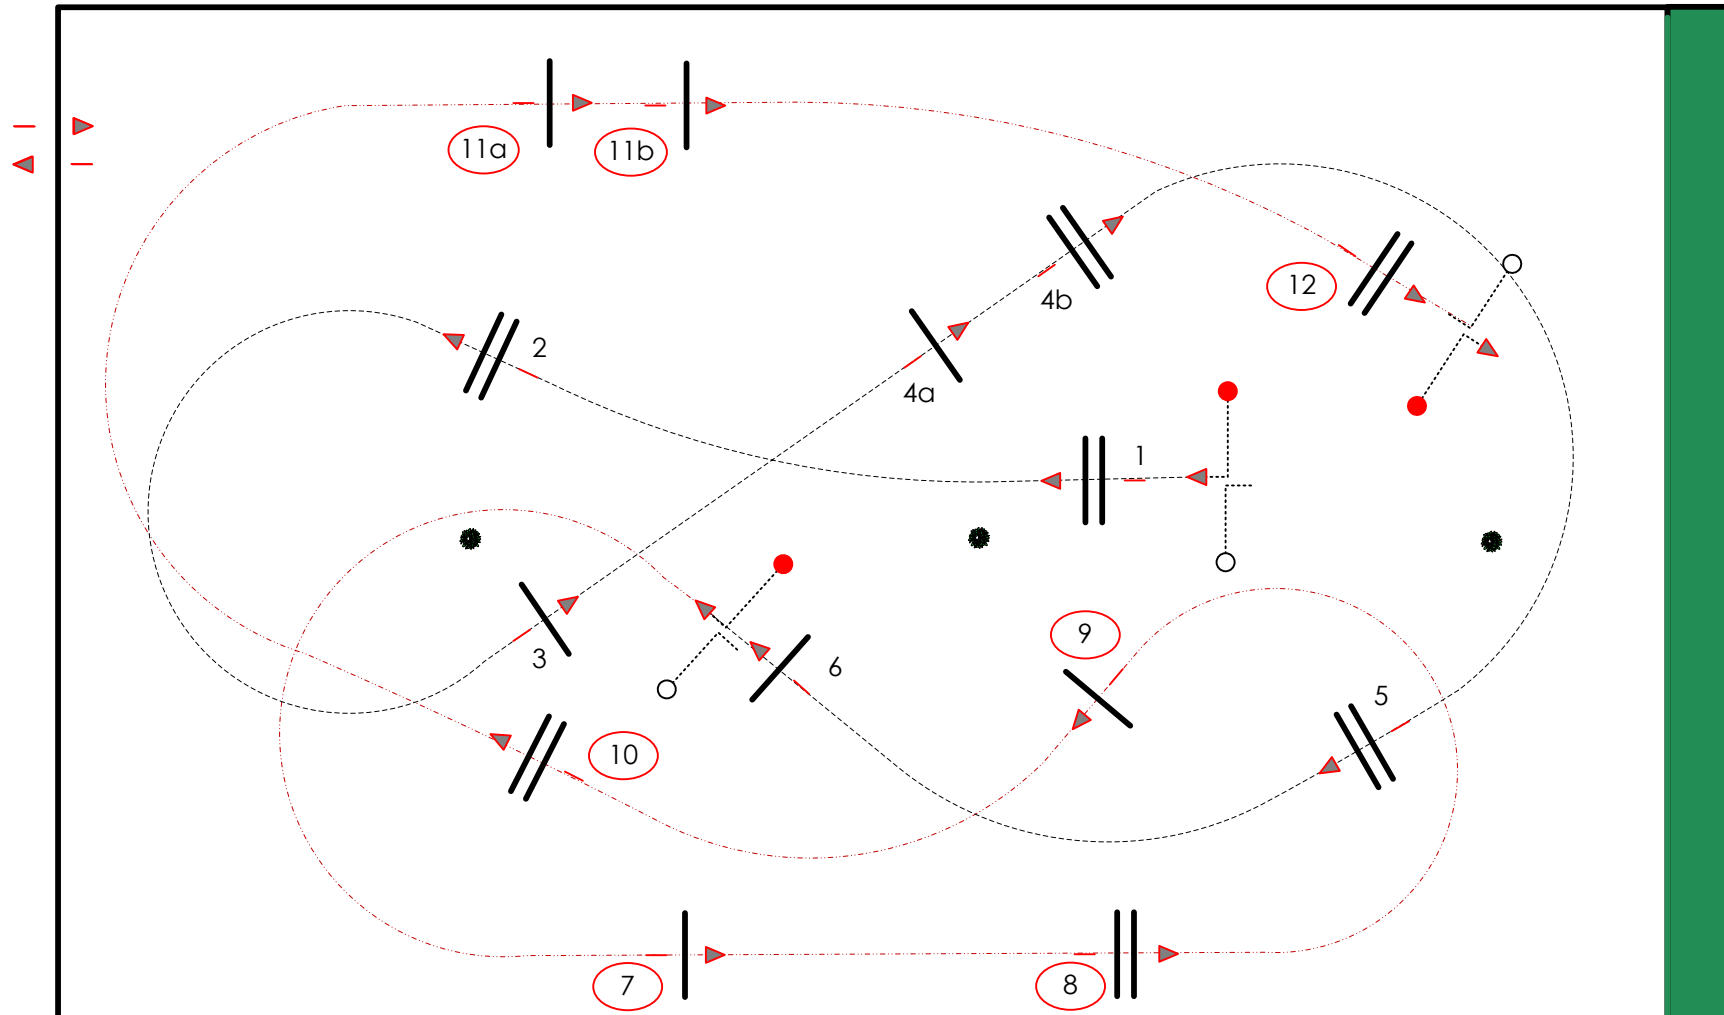

# VALKENSWAARD 2021

Class No.: S21 C.S.I. \* 110m

Competition in two Phases

Friday 7 May 2021

Start: 0:00

Table: A  
National RG:  
FEI RG / Art. 274.2.5  
Height: 1,10 m

Speed: 350 m/min  
Length: 280 m  
Time allowed: 48 sec  
Time limit: 96 sec

Obstacles: 6  
Efforts: 7

2nd Phase: 7-8-9-10-11ab-12  
Length: 300 m  
Time allowed: 52 sec  
Time limit: 104 sec

JURY

Course Designer  
Pier Francesco Bazzocchi (Ita)  
Paolo Rossato (Ita)