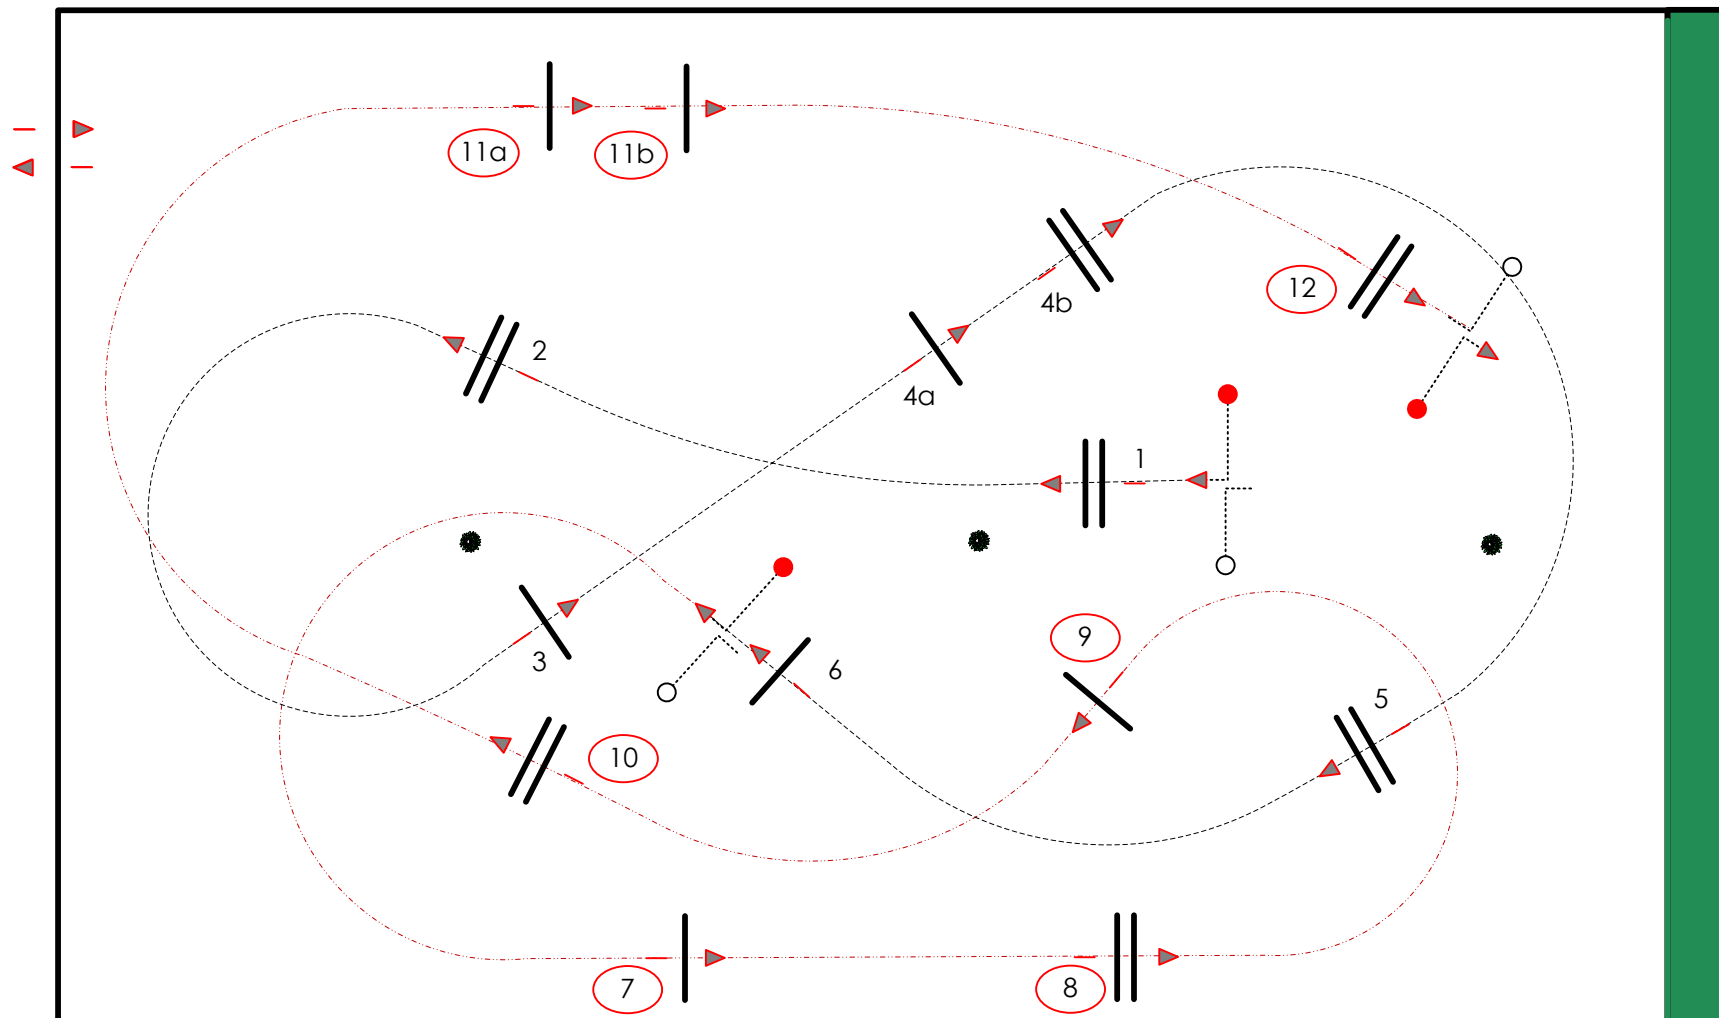

# VALKENSWAARD 2021

Class No.: S20

C.S.I. \* 120m

Competition in two Phases

Friday 7 May 2021

Start: 0:00

Table: A  
National RG:  
FEI RG / Art. 274.2.5  
Height: 1,20 m

Speed: 350 m/min  
Length: 280 m  
Time allowed: 48 sec  
Time limit: 96 sec

Obstacles: 6  
Efforts: 7  
Penalty sec:  
Closed combination:

2nd Phase: 7-8-9-10-11ab-12  
Length: 300 m  
Time allowed: 52 sec  
Time limit: 104 sec

JURY

*Course Designer*  
Pier Francesco Bazzocchi (Ita)  
Paolo Rossato (Ita)