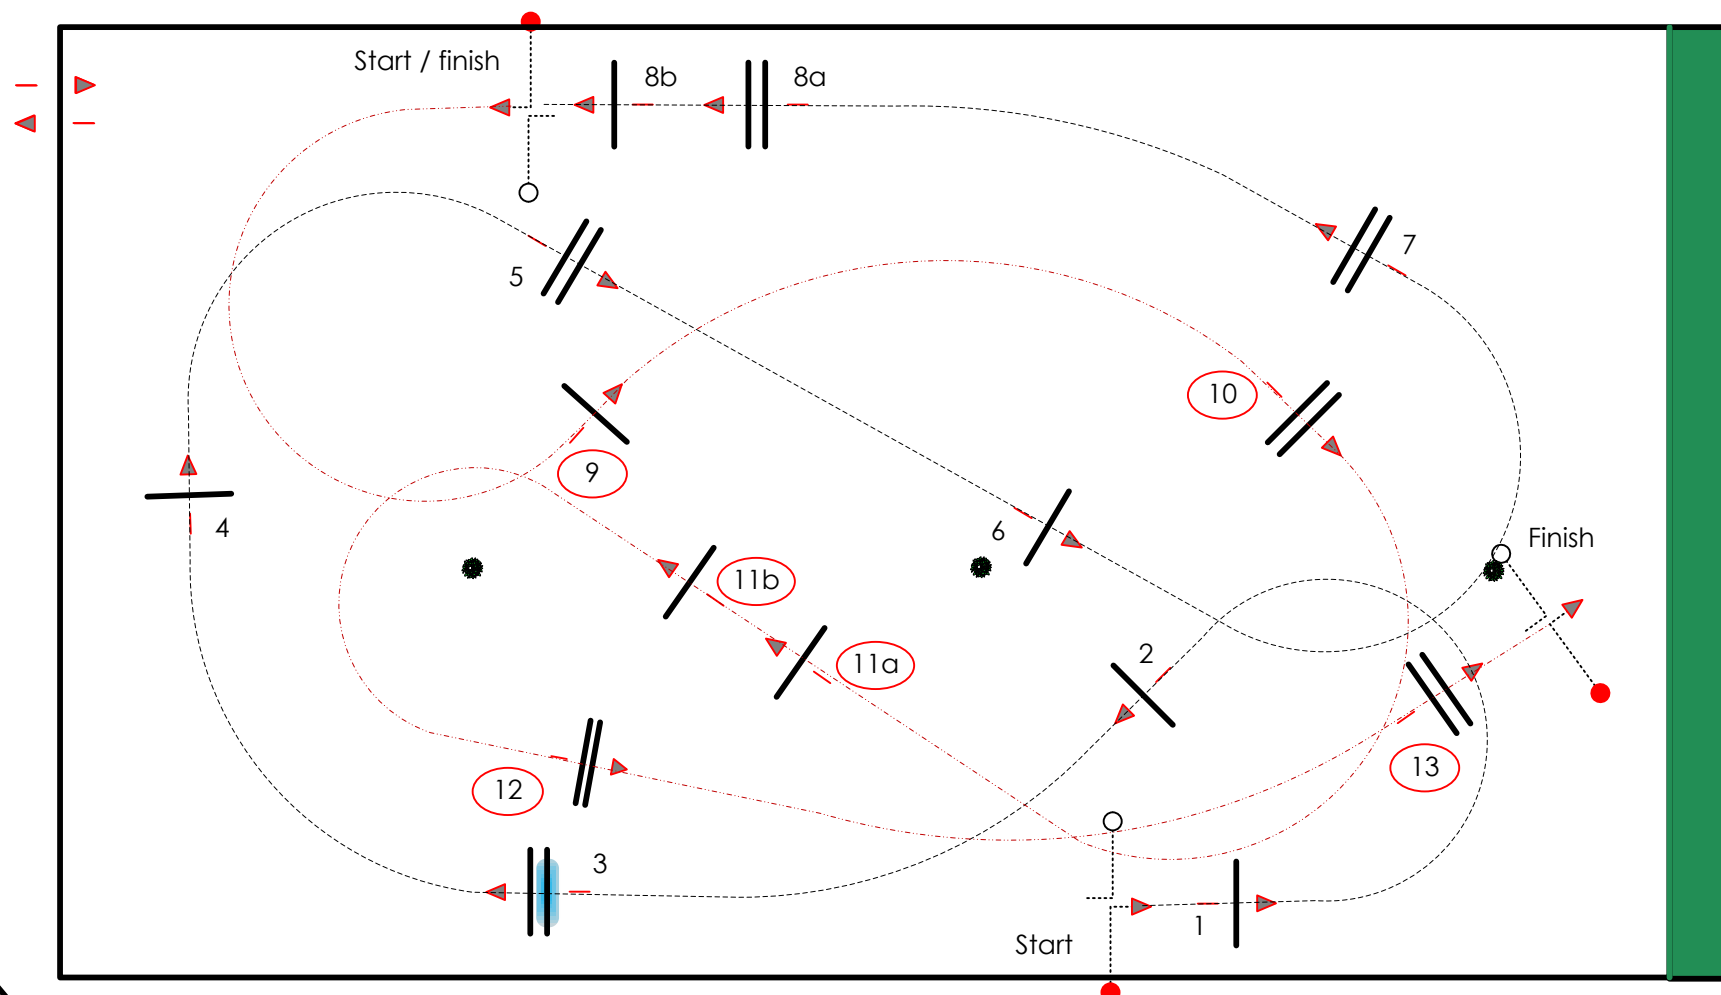

VALKENSWAARD 2021

Class No.: S12 C.S.I. 2* 1,35 m

Competition in two Phases

Friday 7 May 2021

Start: 15:25

Table: A
National RG:
FEI RG / Art. 274.1.5.3
Height: 1,35 m

Speed: 350 m/min
Length: 310 m
Time allowed: 54 sec
Time limit: 108 sec

Obstacles: 8
Efforts: 9

2nd Phase: 9-10-11ab-12-13
Length: 270 m
Time allowed: 47 sec
Time limit: 94 sec

JURY

Course Designer
Pier Francesco Bazzocchi (Ita)
Paolo Rossato (Ita)