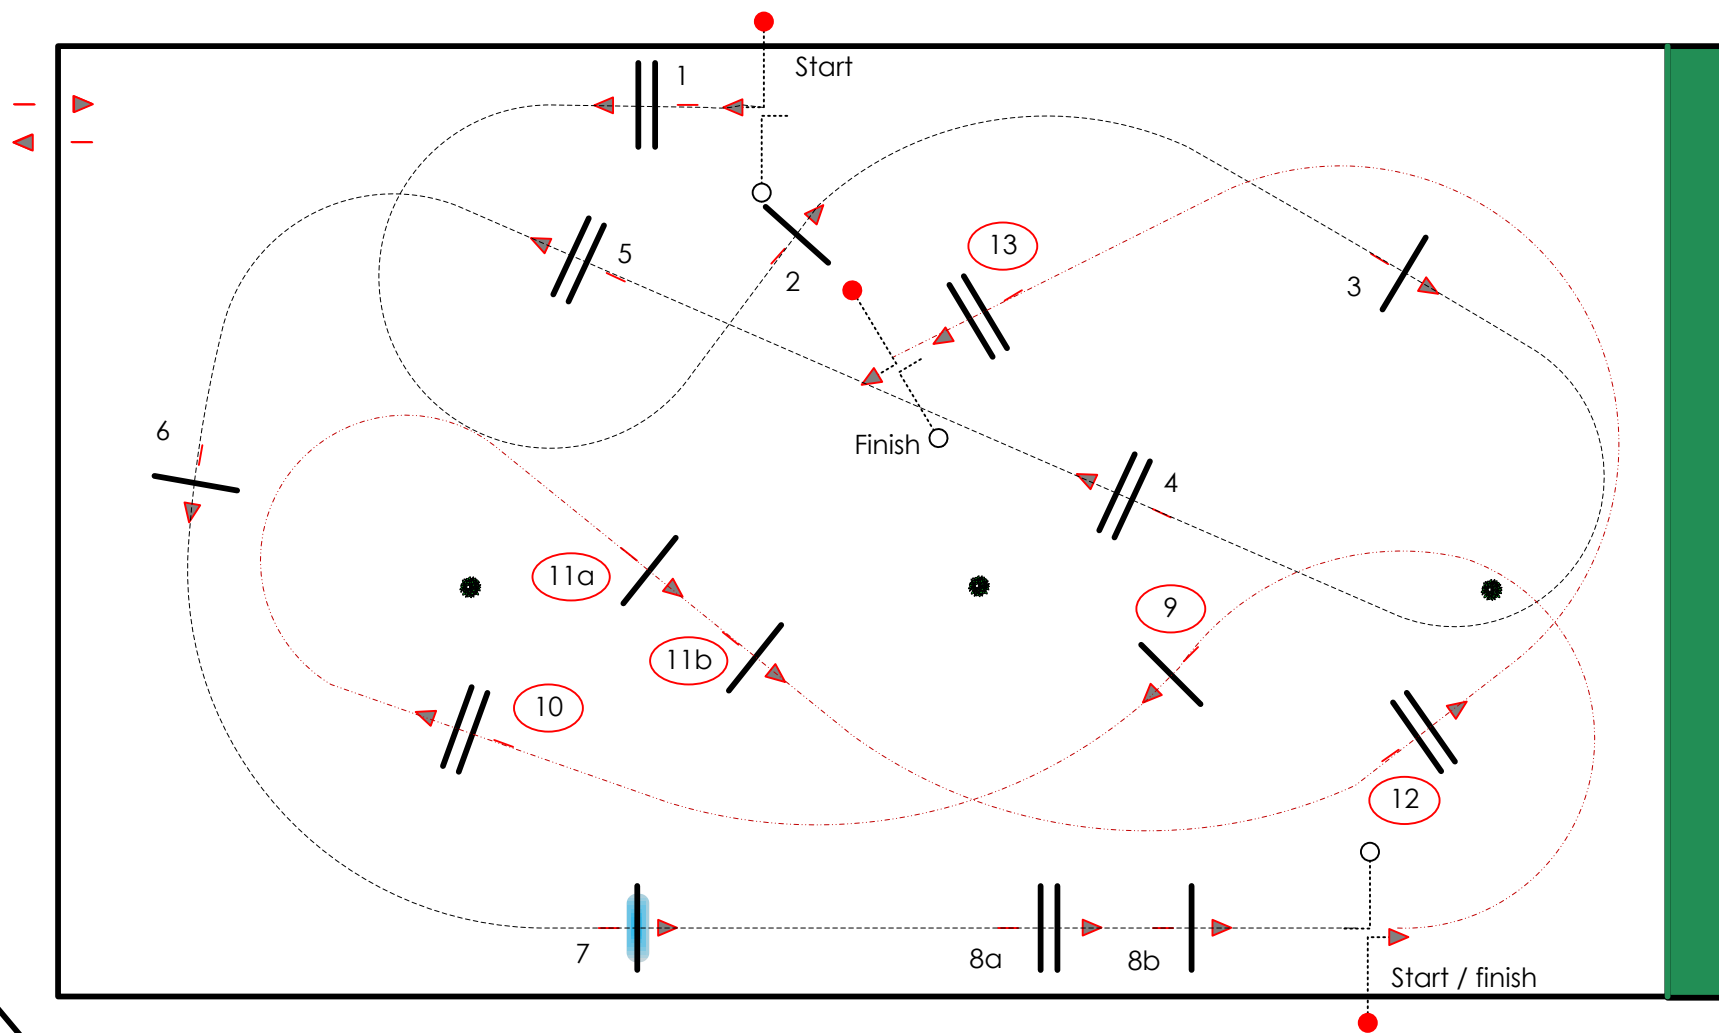

VALKENSWAARD 2021

Class No.: S11 C.S.I. 2* 1,40 m

Competition in two Phases

Friday 7 May 2021

Start: 12.45

Table: A
National RG:
FEI RG / Art. 274.1.5.3
Height: 1,40 m

Speed: 350 m/min
Length: 310 m
Time allowed: 54 sec
Time limit: 108 sec

Obstacles: 8
Efforts: 9

2nd Phase: 9-10-11ab-12-13
Length: 260 m
Time allowed: 45 sec
Time limit: 90 sec

JURY

Course Designer
Pier Francesco Bazzocchi (Ita)
Paolo Rossato (Ita)