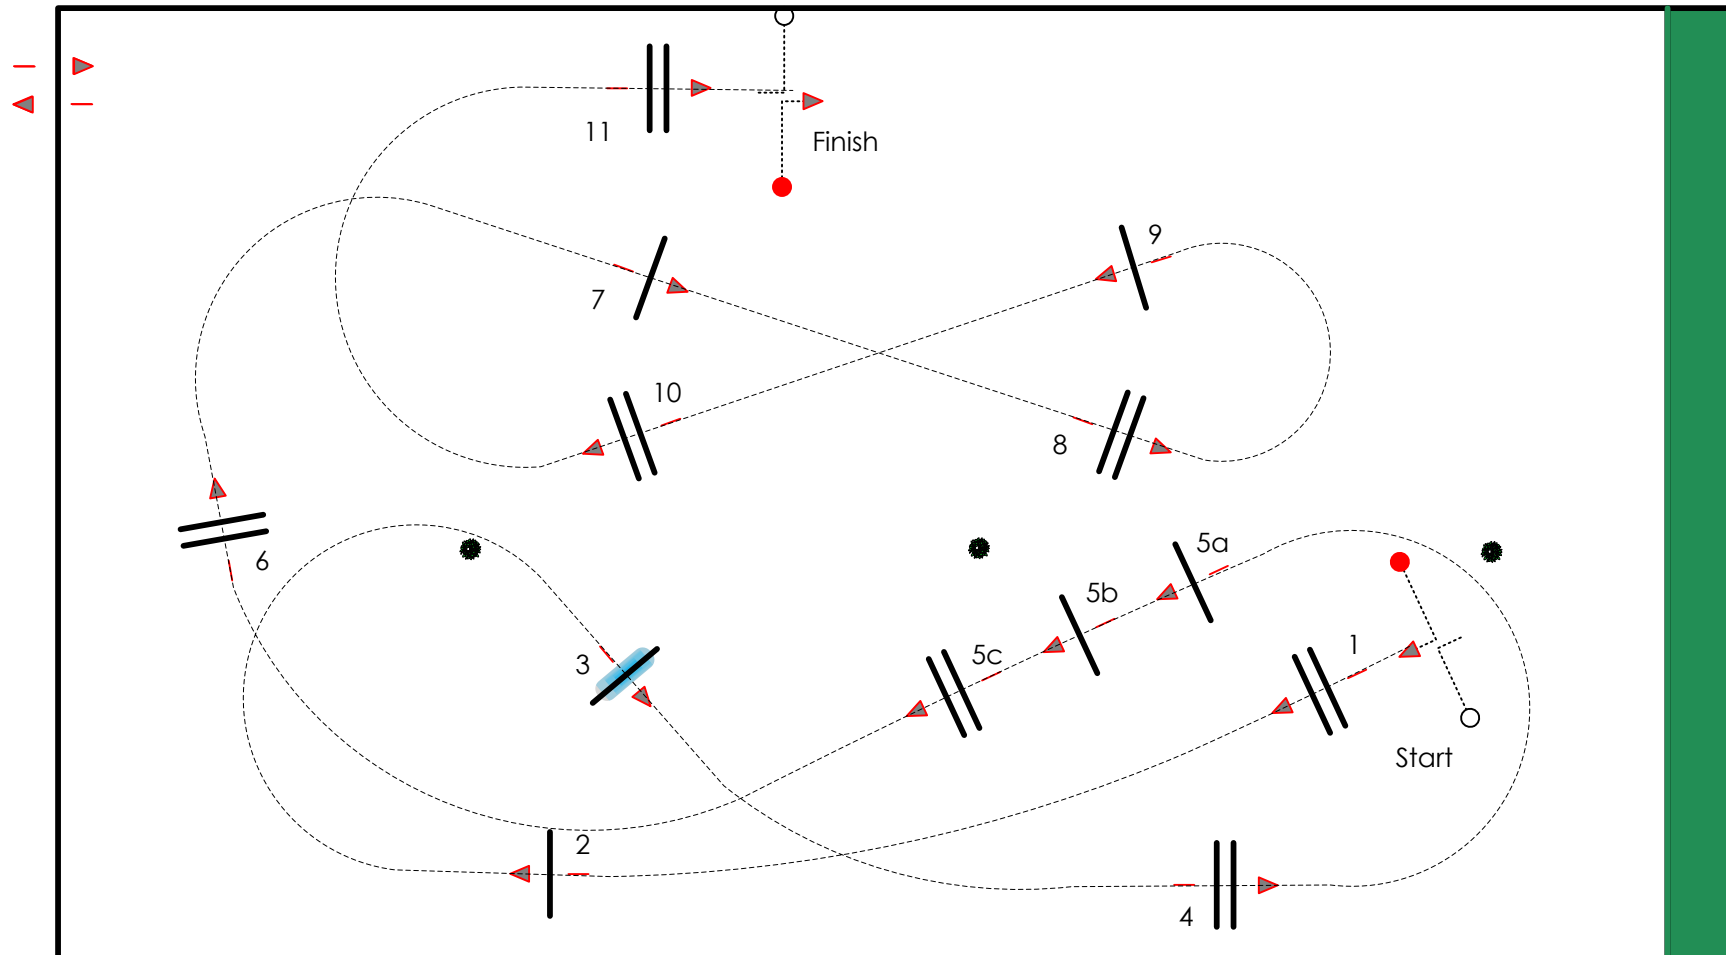

VALKENSWAARD 2021

Class No.: S23

C.S.I. 1* 1,35 m

Competition against the clock

Saturday 8 may 2021

Start: 13:45

Table: A
National RG:
FEI RG / Art. 238.2.1
Height: 1,35 m

Speed: 350 m/min
Length: 450 m
Time allowed: 78 sec
Time limit: 156 sec

Obstacles: 11
Efforts: 13

JURY

Course Designer
Pier Francesco Bazzocchi (Ita)
Paolo Rossato (Ita)