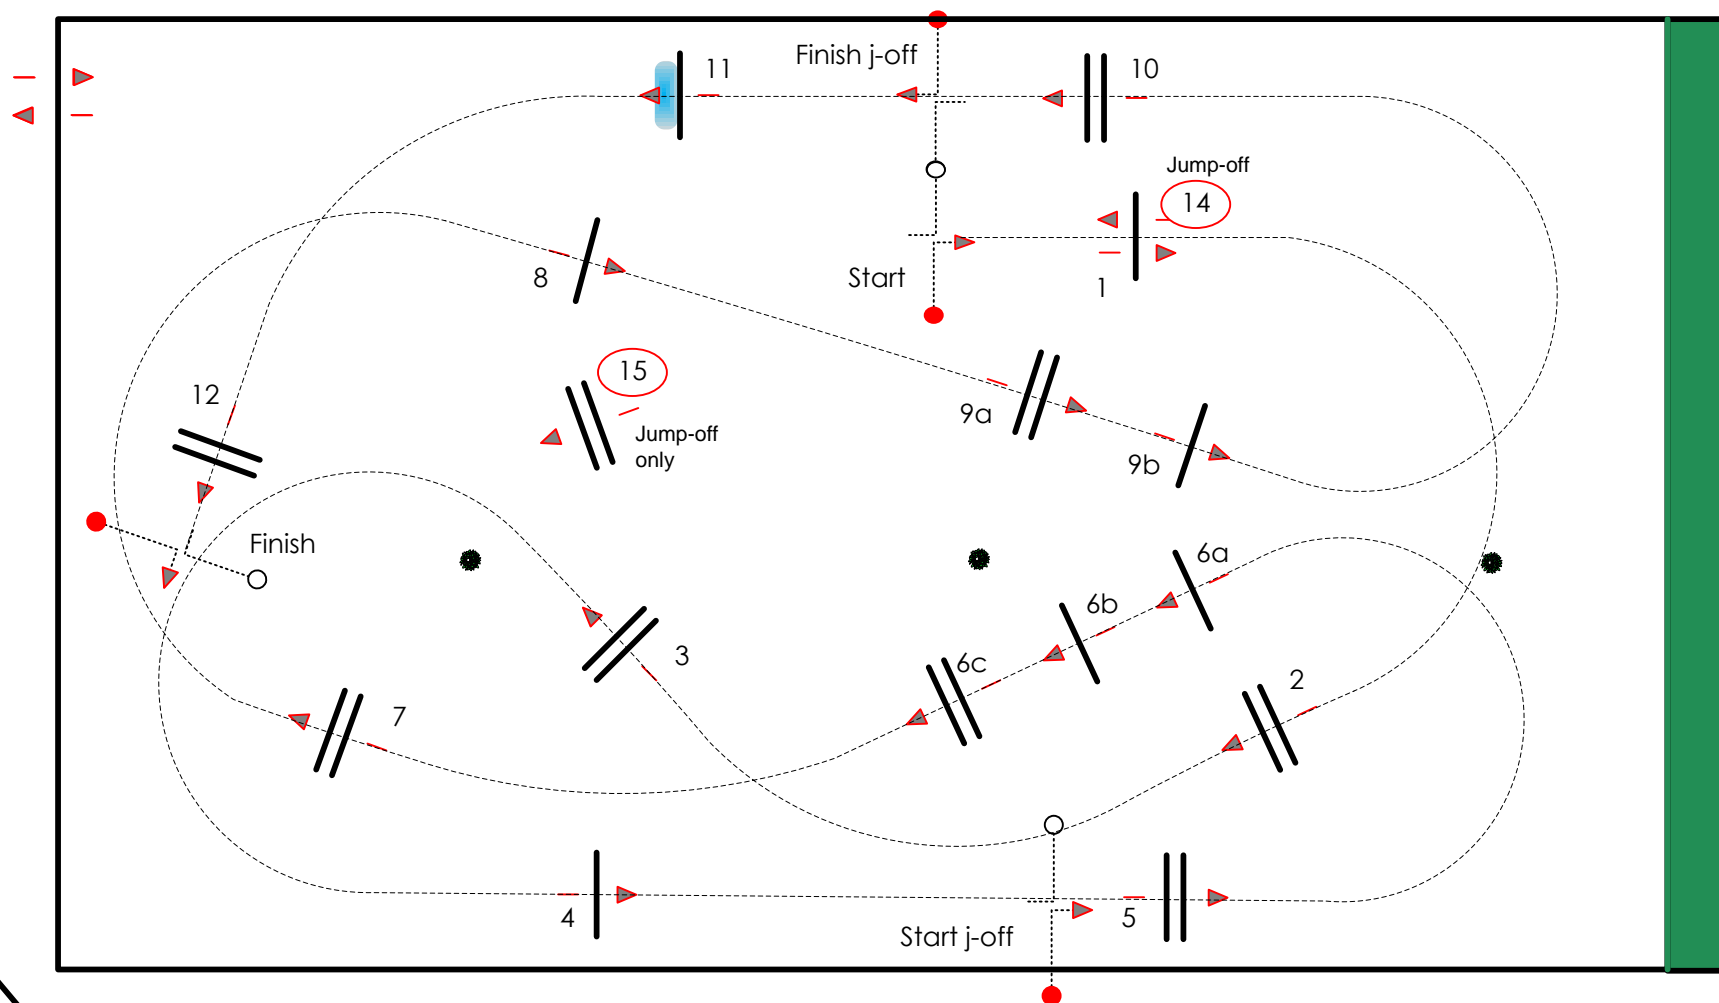

VALKENSWAARD 2021

Class No.: S15

C.S.I. 2* 1,35 m

Competition against the clock with Immediate Jump-Off

Saturday 8 May 2021

Start: 15:15

Table: A
National RG:
FEI RG / Art. 238.2.2-245.3
Height: 1,35 m

Speed: 350 m/min
Length: 470 m
Time allowed: 81 sec
Time limit: 162 sec

Obstacles: 11
Efforts: 13

1st Jump-off: 5-14-15-8-9ab-10
Length: 270 m
Time allowed: 47 sec
Time limit: 94 sec

JURY

Course Designer
Pier Francesco Bazzocchi (Ita)
Paolo Rossato (Ita)