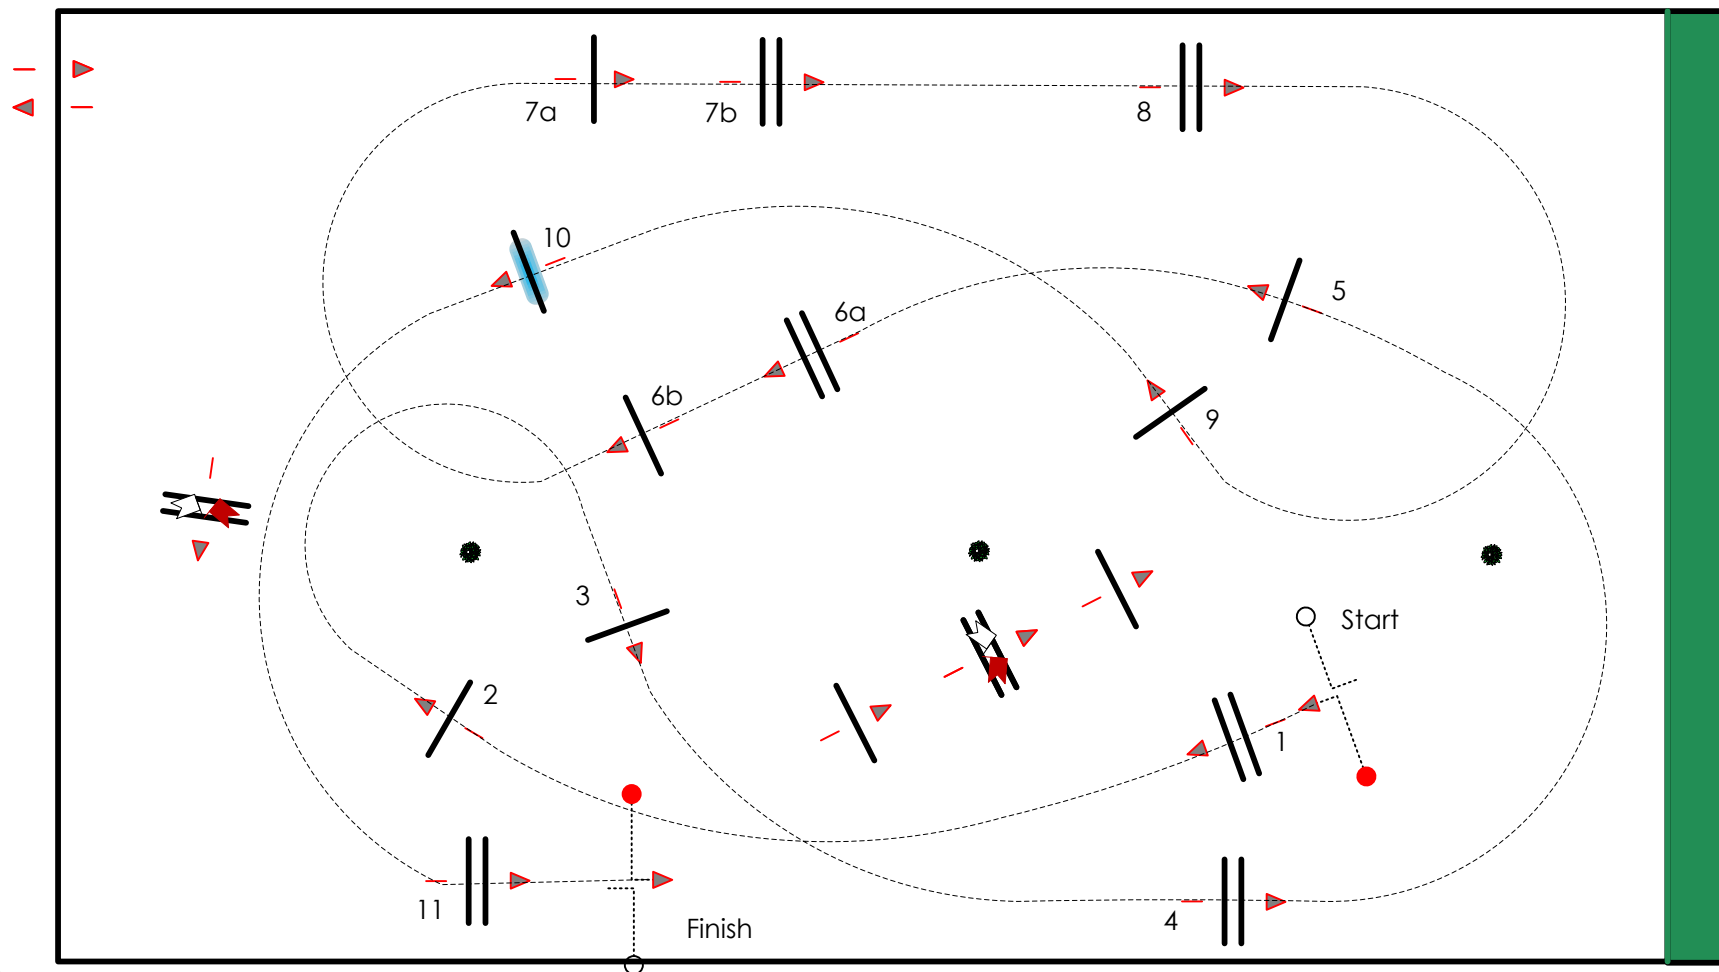

VALKENSWAARD 2021

Class No.: S 13

C.S.I. 2* 1,40 m

Competition against the clock

Saturday 8 May 2021

Start: 0:00

Table: A
National RG:
FEI RG / Art. 238.2.1
Height: 1,40 m

Speed: 350 m/min
Length: 460 m
Time allowed: 79 sec
Time limit: 158 sec

Obstacles: 11
Efforts: 13

JURY

Course Designer
Pier Francesco Bazzocchi (Ita)
Paolo Rossato (Ita)