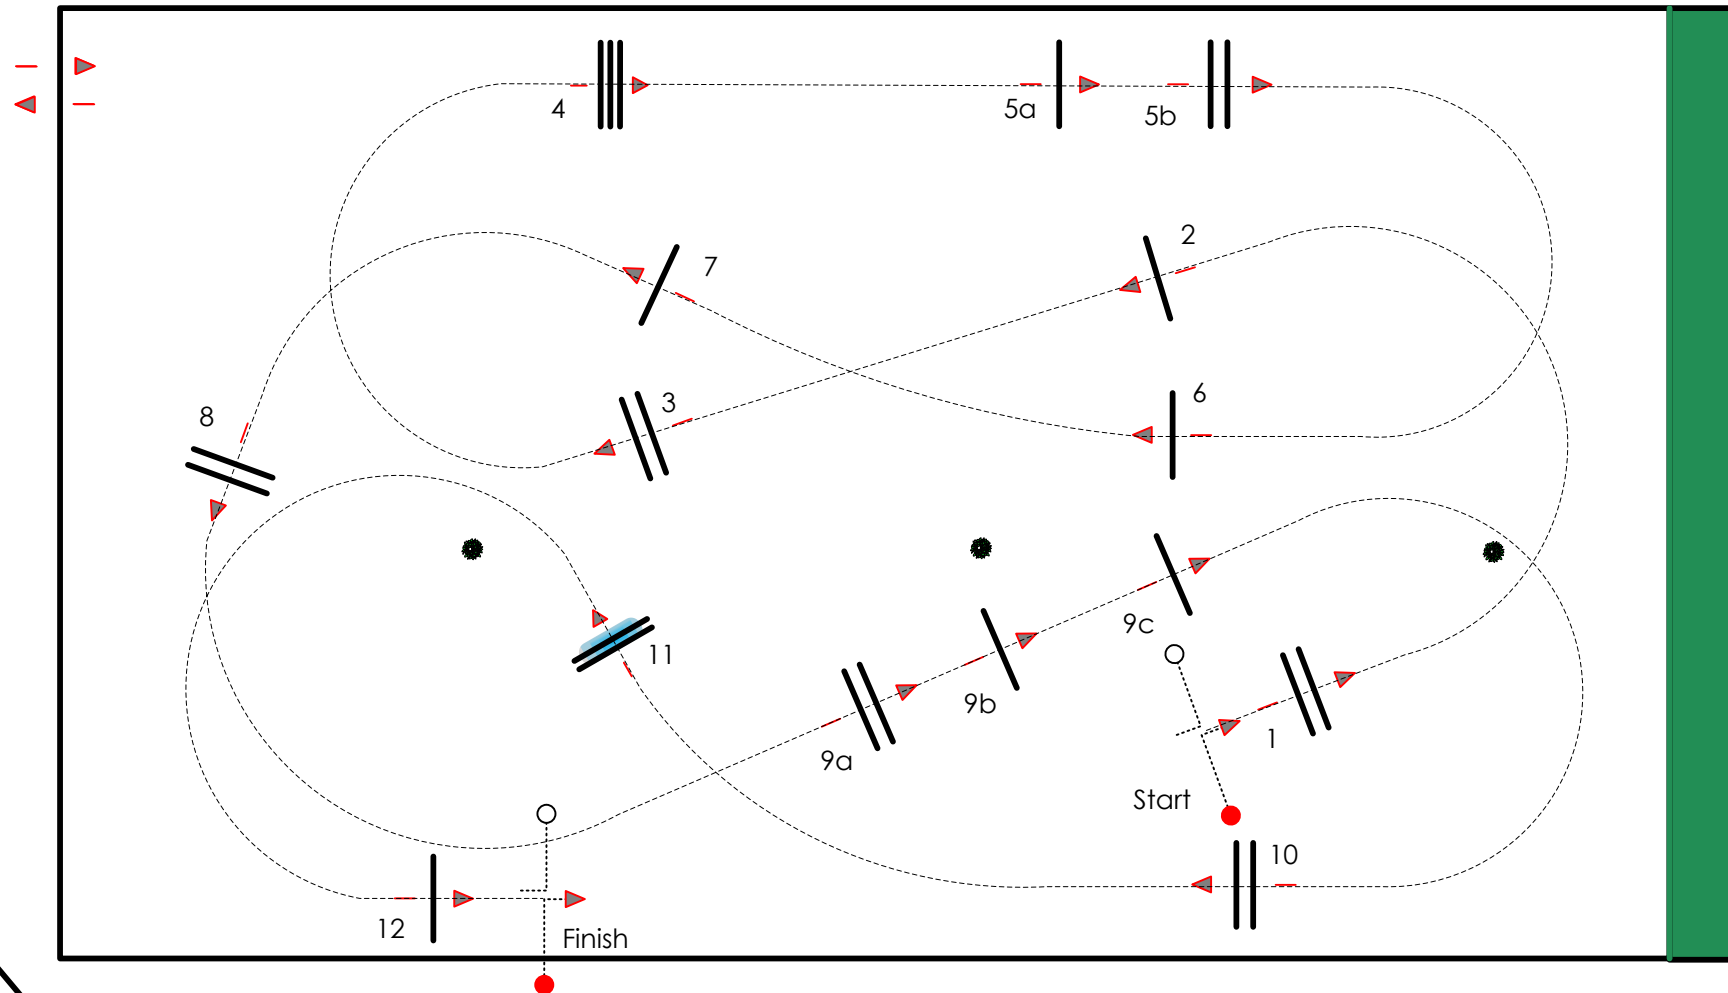

VALKENSWAARD 2021

Class No.: S14 C.S.I. 2* 1,45 m

Competition against the clock

Saturday 8 May 2021

Start: 11:00

Table: A
National RG:
FEI RG / Art. 238.2.1
Height: 1,45 m

Speed: 350 m/min
Length: 490 m
Time allowed: 84 sec
Time limit: 168 sec

Obstacles: 12
Efforts: 15

JURY

Course Designer
Pier Francesco Bazzocchi (Ita)
Paolo Rossato (Ita)