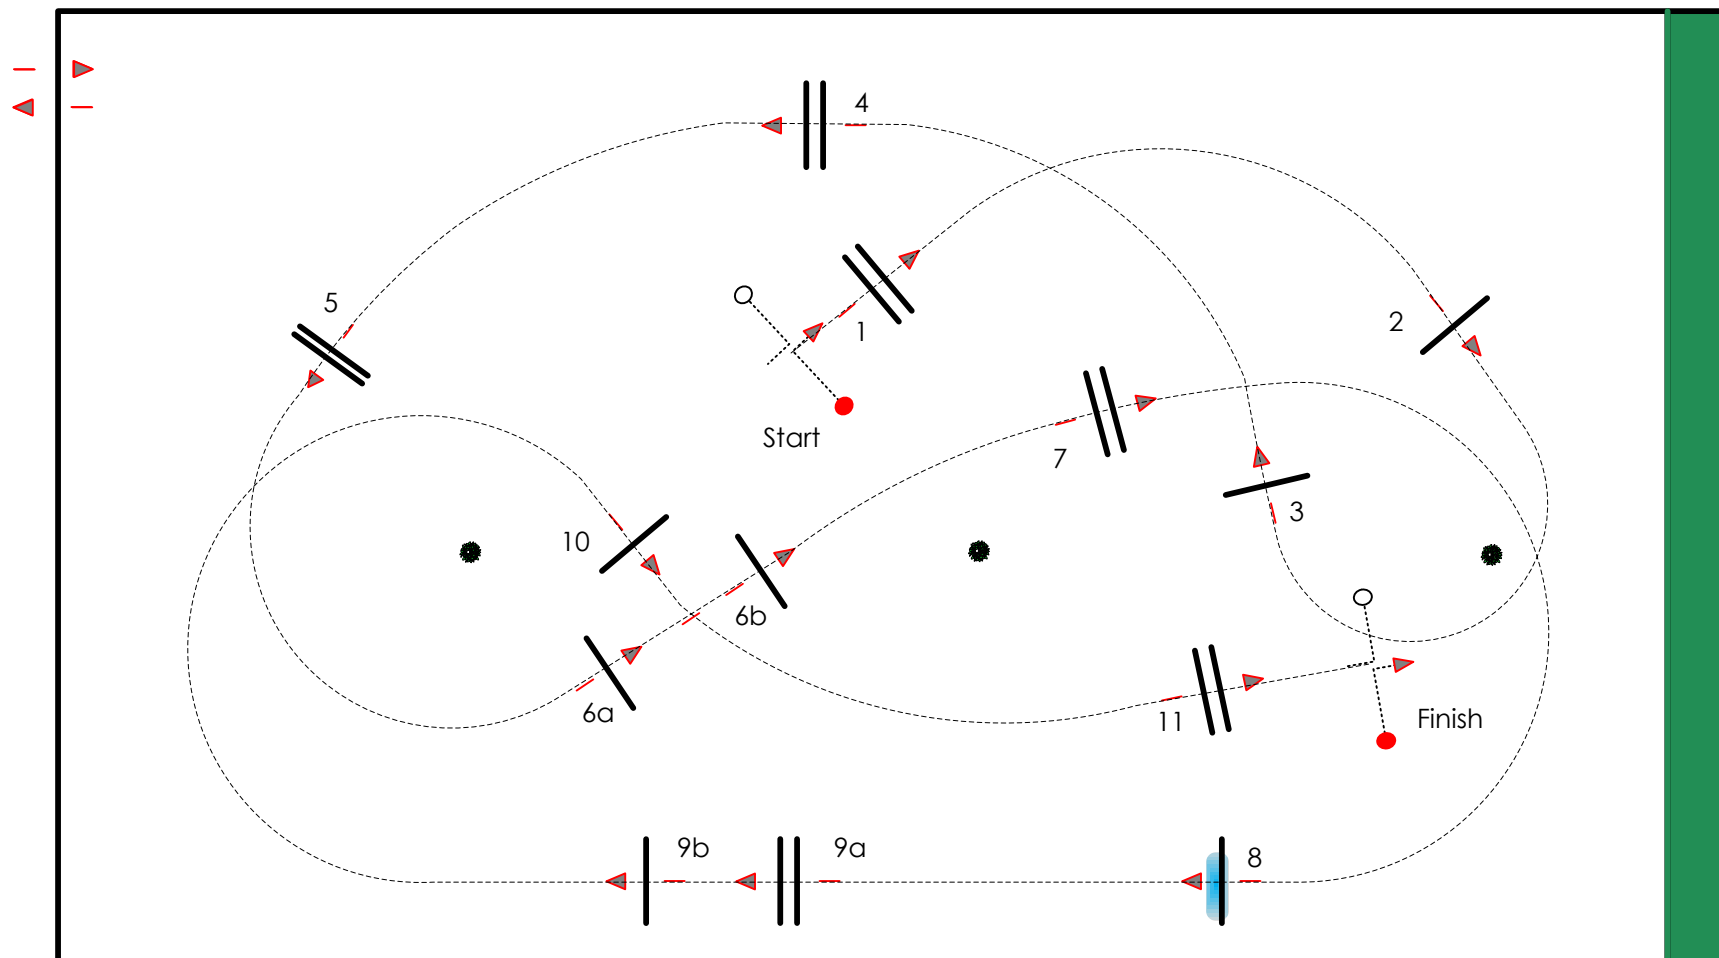

VALKENSWAARD 2021

Class No.: S26 C.S.I. 1* 1,25 m

Competition against the clock Sunday 9 May 2021

Start: 10:40

Table: A
National RG:
FEI RG / Art. 238.2.1
Height: 1,25 m

Speed: 350 m/min
Length: 430 m
Time allowed: 74 sec
Time limit: 148 sec

Obstacles: 11
Efforts: 13

JURY

Course Designer
Pier Francesco Bazzocchi (Ita)
Paolo Rossato (Ita)