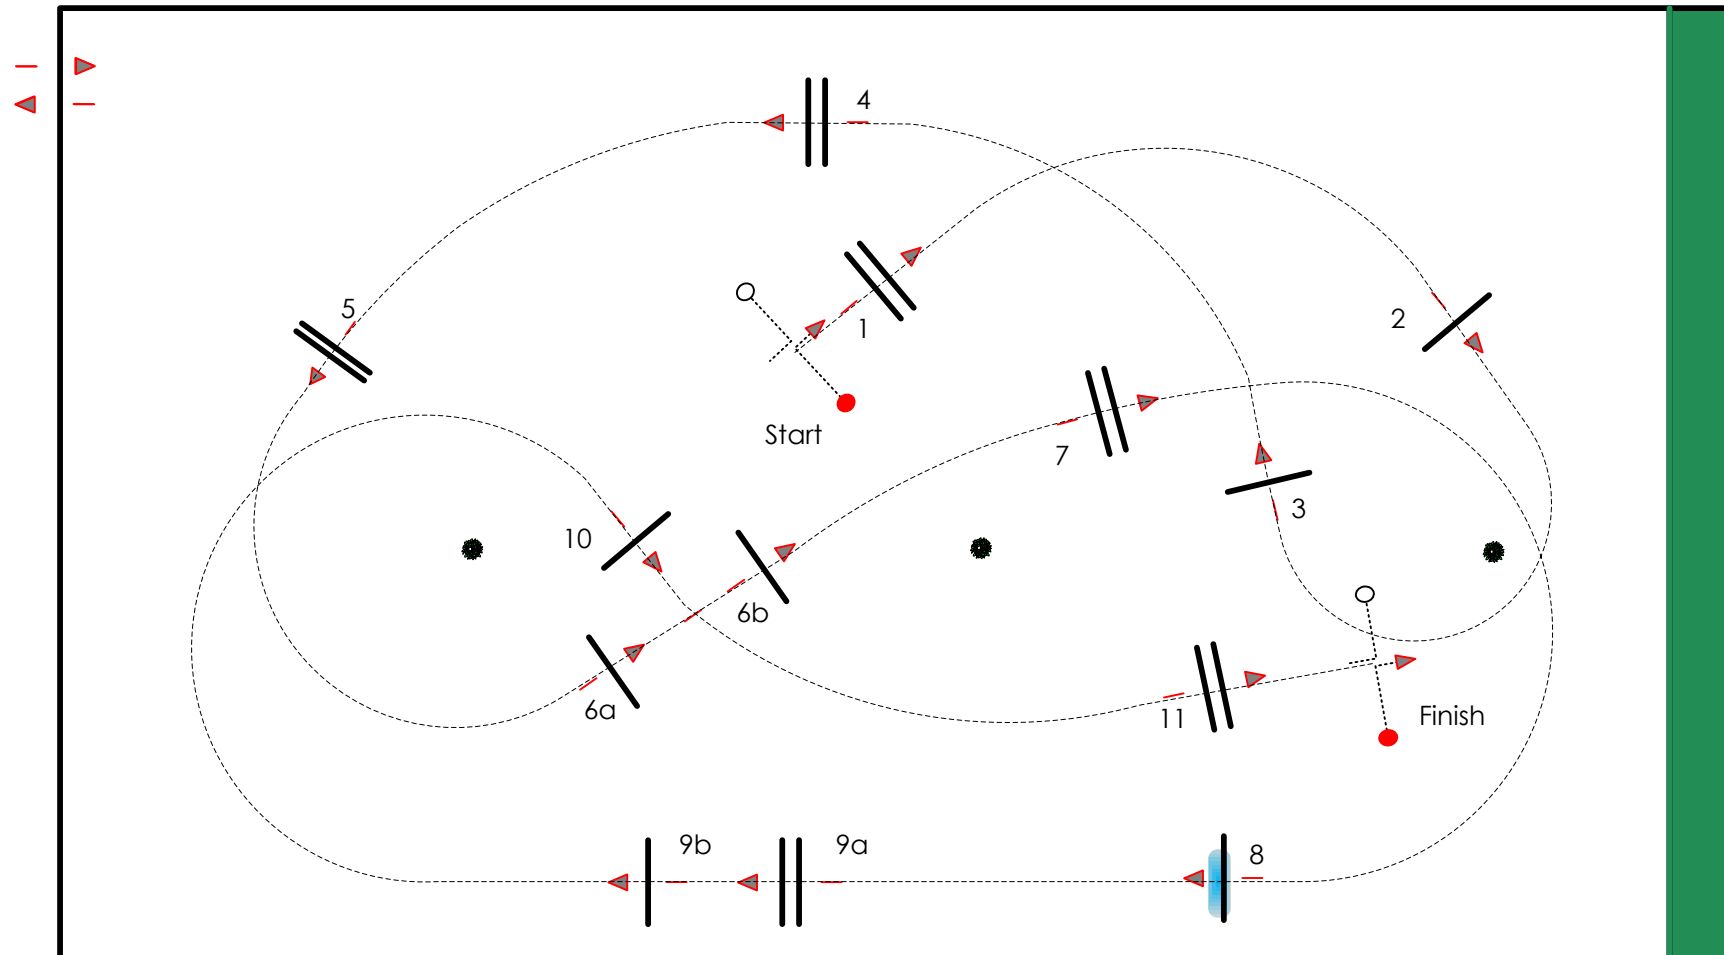

VALKENSWAARD 2021

Class No.: S16

C.S.I. 2* 1,35 m

Competition against the clock

Sunday 9 May 2021

Start: 9:00

Table: A
National RG:
FEI RG / Art. 238.2.1
Height: 1,35 m

Speed: 350 m/min
Length: 430 m
Time allowed: 74 sec
Time limit: 148 sec

Obstacles: 11
Efforts: 13
Penalty sec:
Closed combination:

JURY

Course Designer
Pier Francesco Bazzocchi (Ita)
Paolo Rossato (Ita)