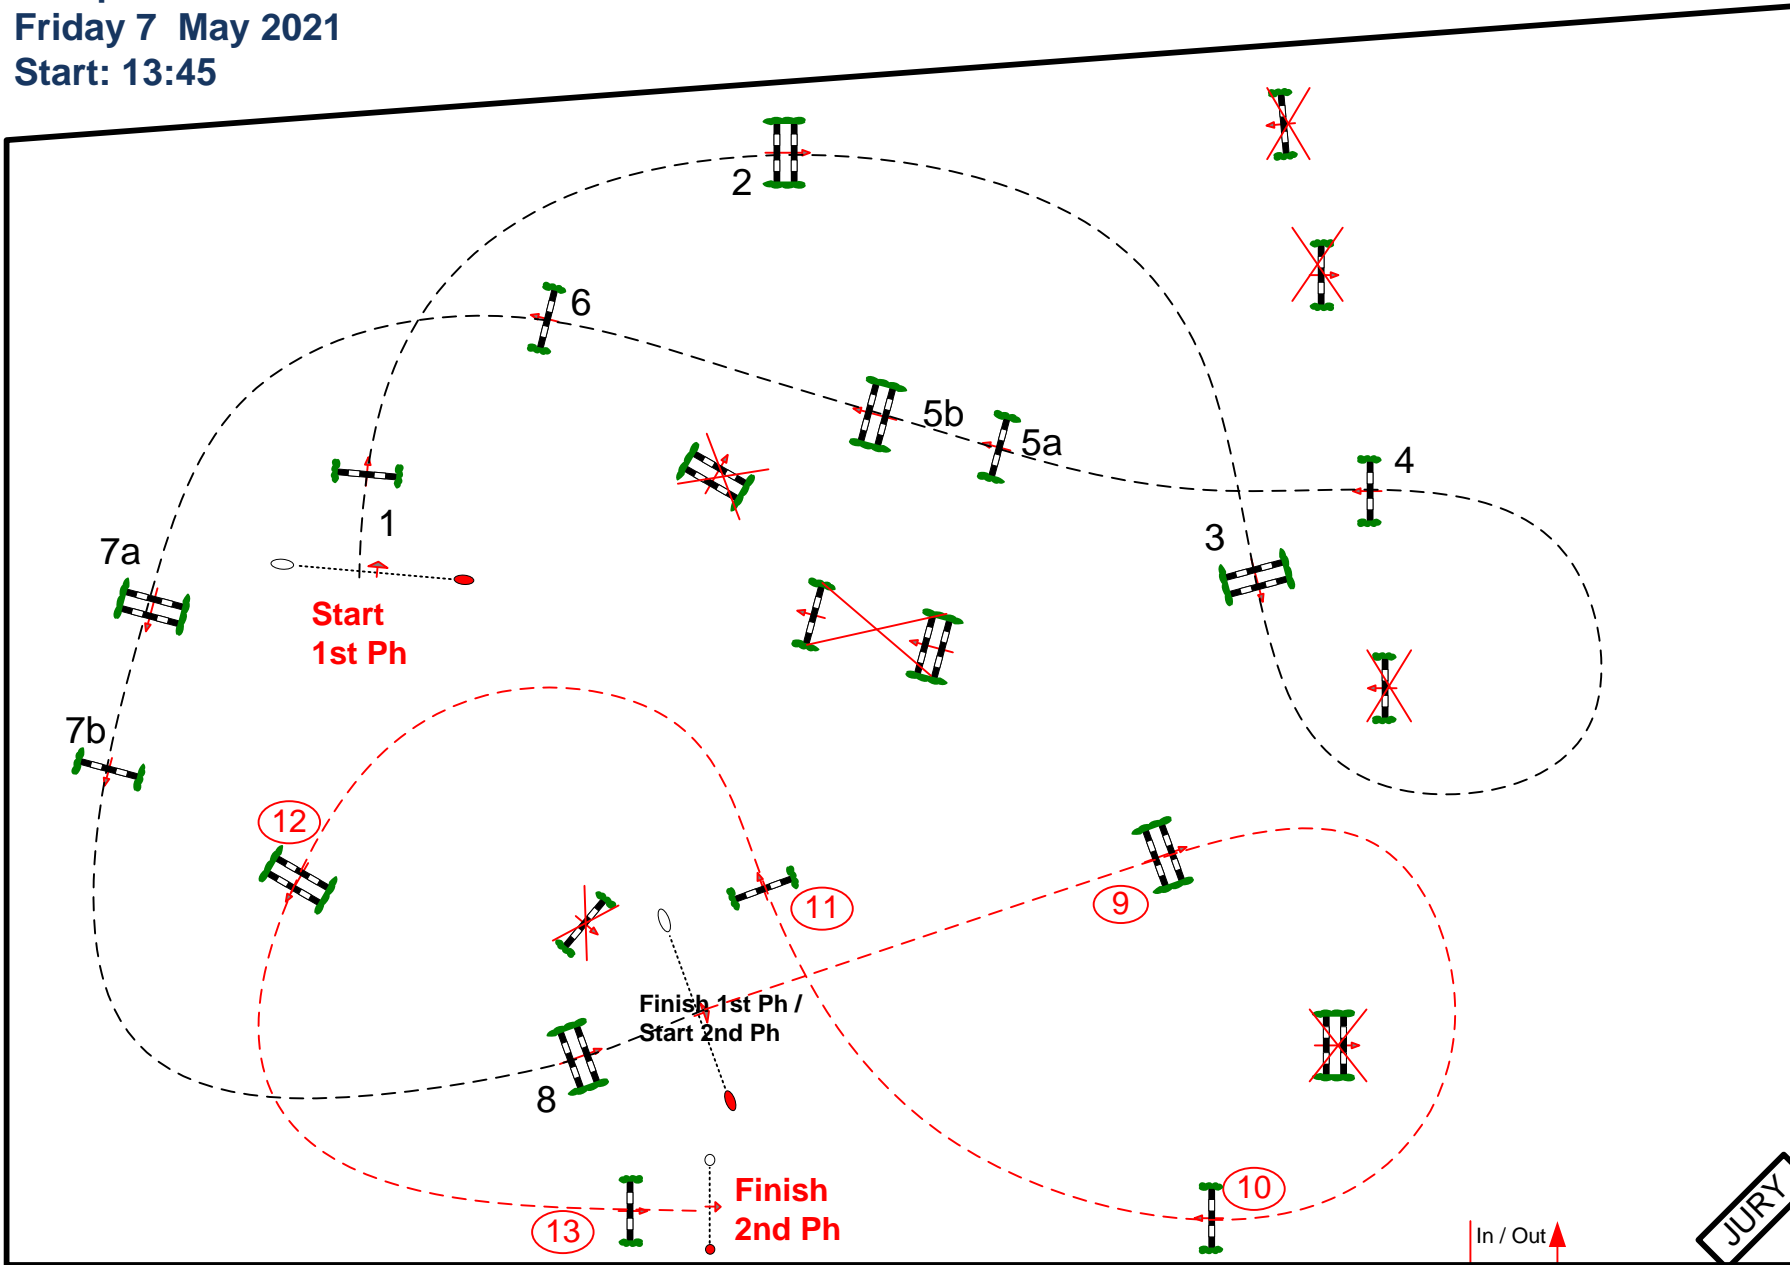

TOPS INTERNATIONAL ARENA

SPRING Event 1 CSI4*-CSI2*-CSI1*-CSIYH

7 - 9 May 2021

Class No.: S1

CSI 4*

Competition in two Phases

Friday 7 May 2021

Start: 13:45

Table: A

National RG:

FEI RG / Art. 274.1.5.3

Height: 1,45 m

Speed: 350 m/min

Length: 350 m

Time allowed: 60 sec

Time limit: 120 sec

Obstacles: 8

Jumps: 10

2nd Phase:

9-10-11-12-13

Length: 230 m

Time allowed: 40 sec

Time limit: 80 sec

Course Designer
Uliano Vezzani