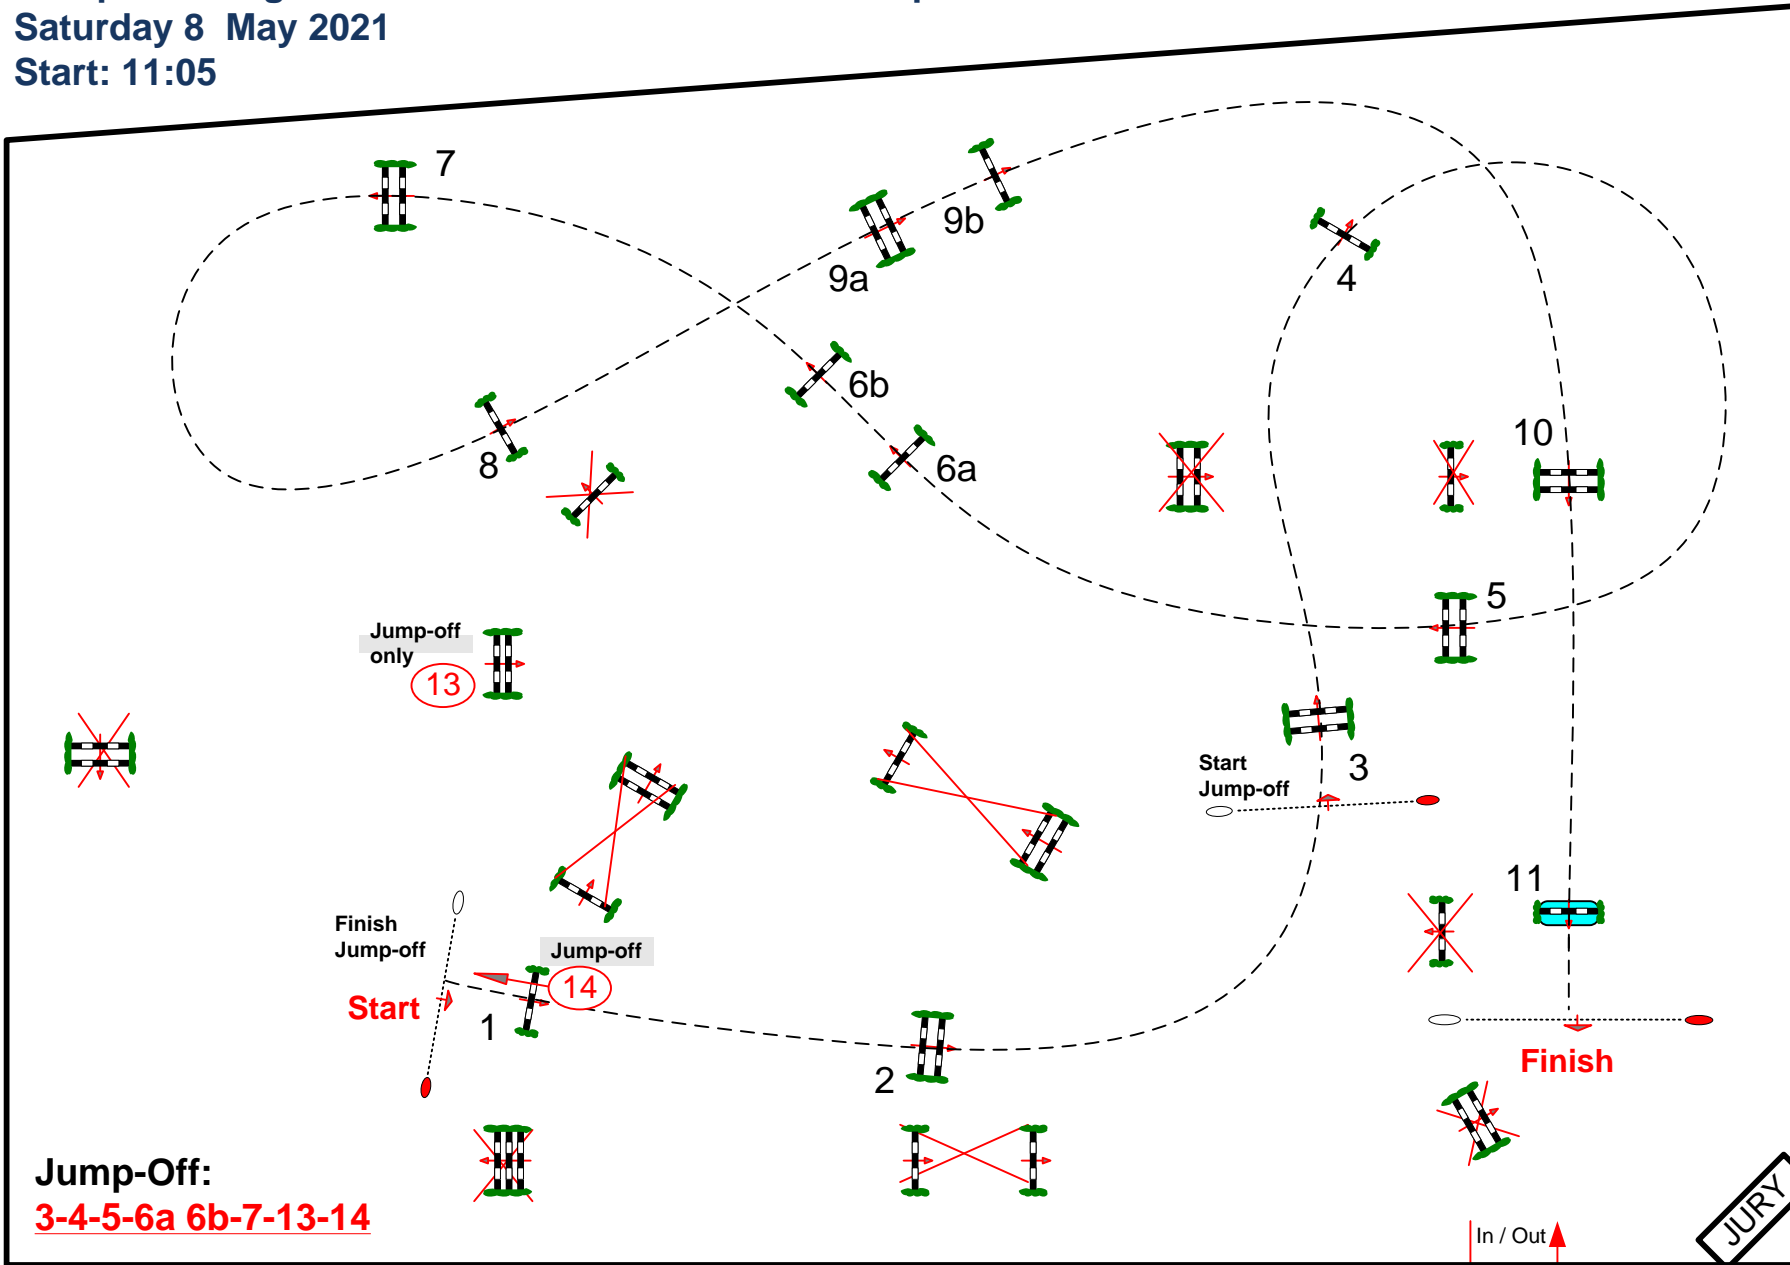

## SPRING Event 1 CSI4\*-CSI2\*-CSI1\*-CSIYH

7 - 9 May 2021

Class No.: S22

CSI 1\*

Competition against the clock with Immediate Jump Off

Saturday 8 May 2021

Start: 11:05

Table: A

National RG:

FEI RG / Art. 238.2.2 +  
245.3

Height: 1,25 m

Speed: 350 m/min

Length: 450 m

Time allowed: 78 sec

Time limit: 156 sec

Obstacles: 11

Efforts: 13

Jump-off:

**3-4-5-6a 6b-7-13-14**

Length: 280 m

Time allowed: 48 sec

Time limit: 96 sec

Course Designer  
Uliano Vezzani

[vezzani.uliano@gmail.com](mailto:vezzani.uliano@gmail.com)