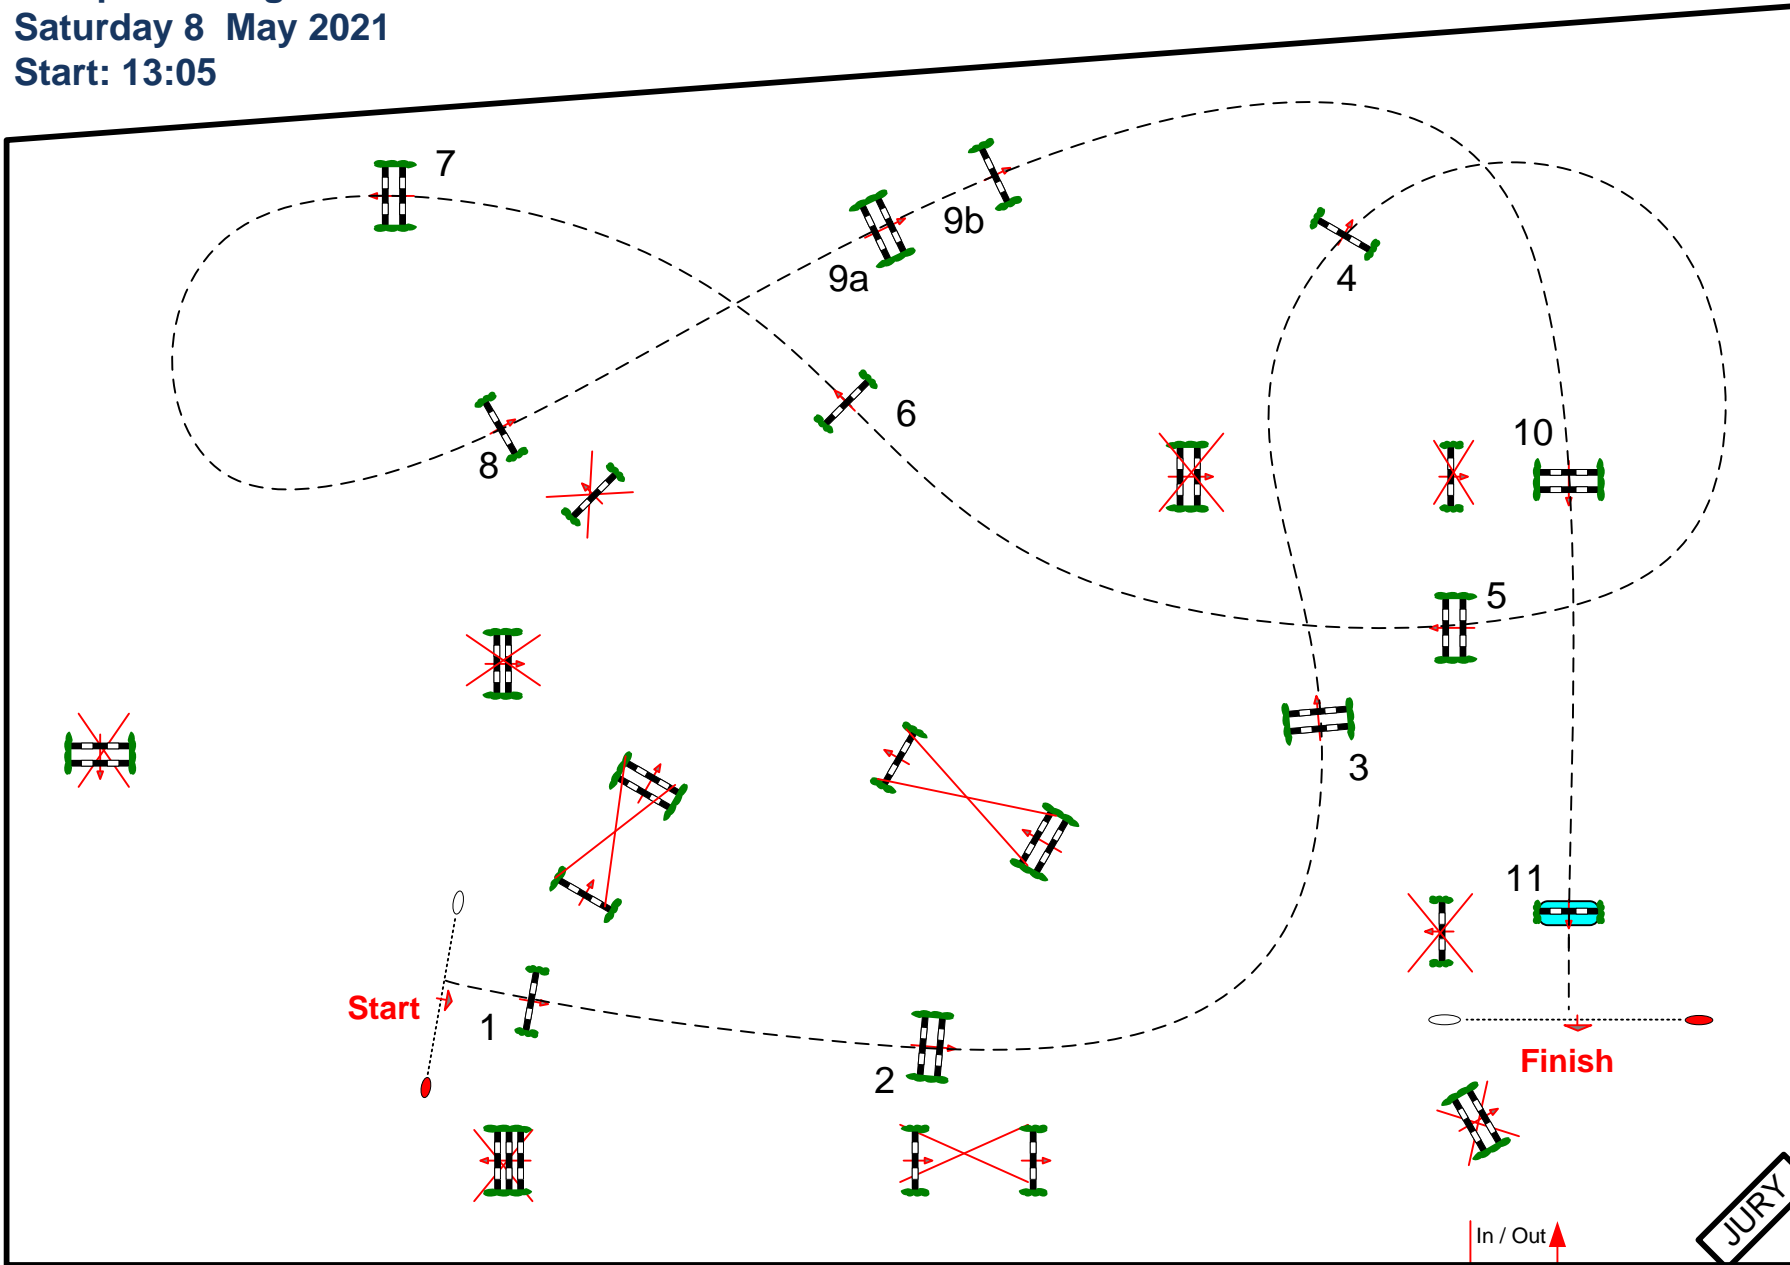

TOPS INTERNATIONAL ARENA

TOPS INTERNATIONAL ARENA
VALKENSWAARD

SPRING Event 1 CSI4*-CSI2*-CSI1*-CSIYH

7 - 9 May 2021

Class No.: S24

CSI 1*

Competition against the clock

Saturday 8 May 2021

Start: 13:05

Table: A

National RG:

FEI RG / Art. 238.2.1

Height: 1,15 m

Speed: 350 m/min

Length: 450 m

Time allowed: 78 sec

Time limit: 156 sec

Obstacles: 11

Efforts: 12

Course Designer
Uliano Vezzani

vezzani.uliano@gmail.com

Assistants:

Frank van Humbeek (Bel)

Pier Francesco Bazzocchi (Ita)

Paolo Rossato (Ita)

&

Hungarian Team