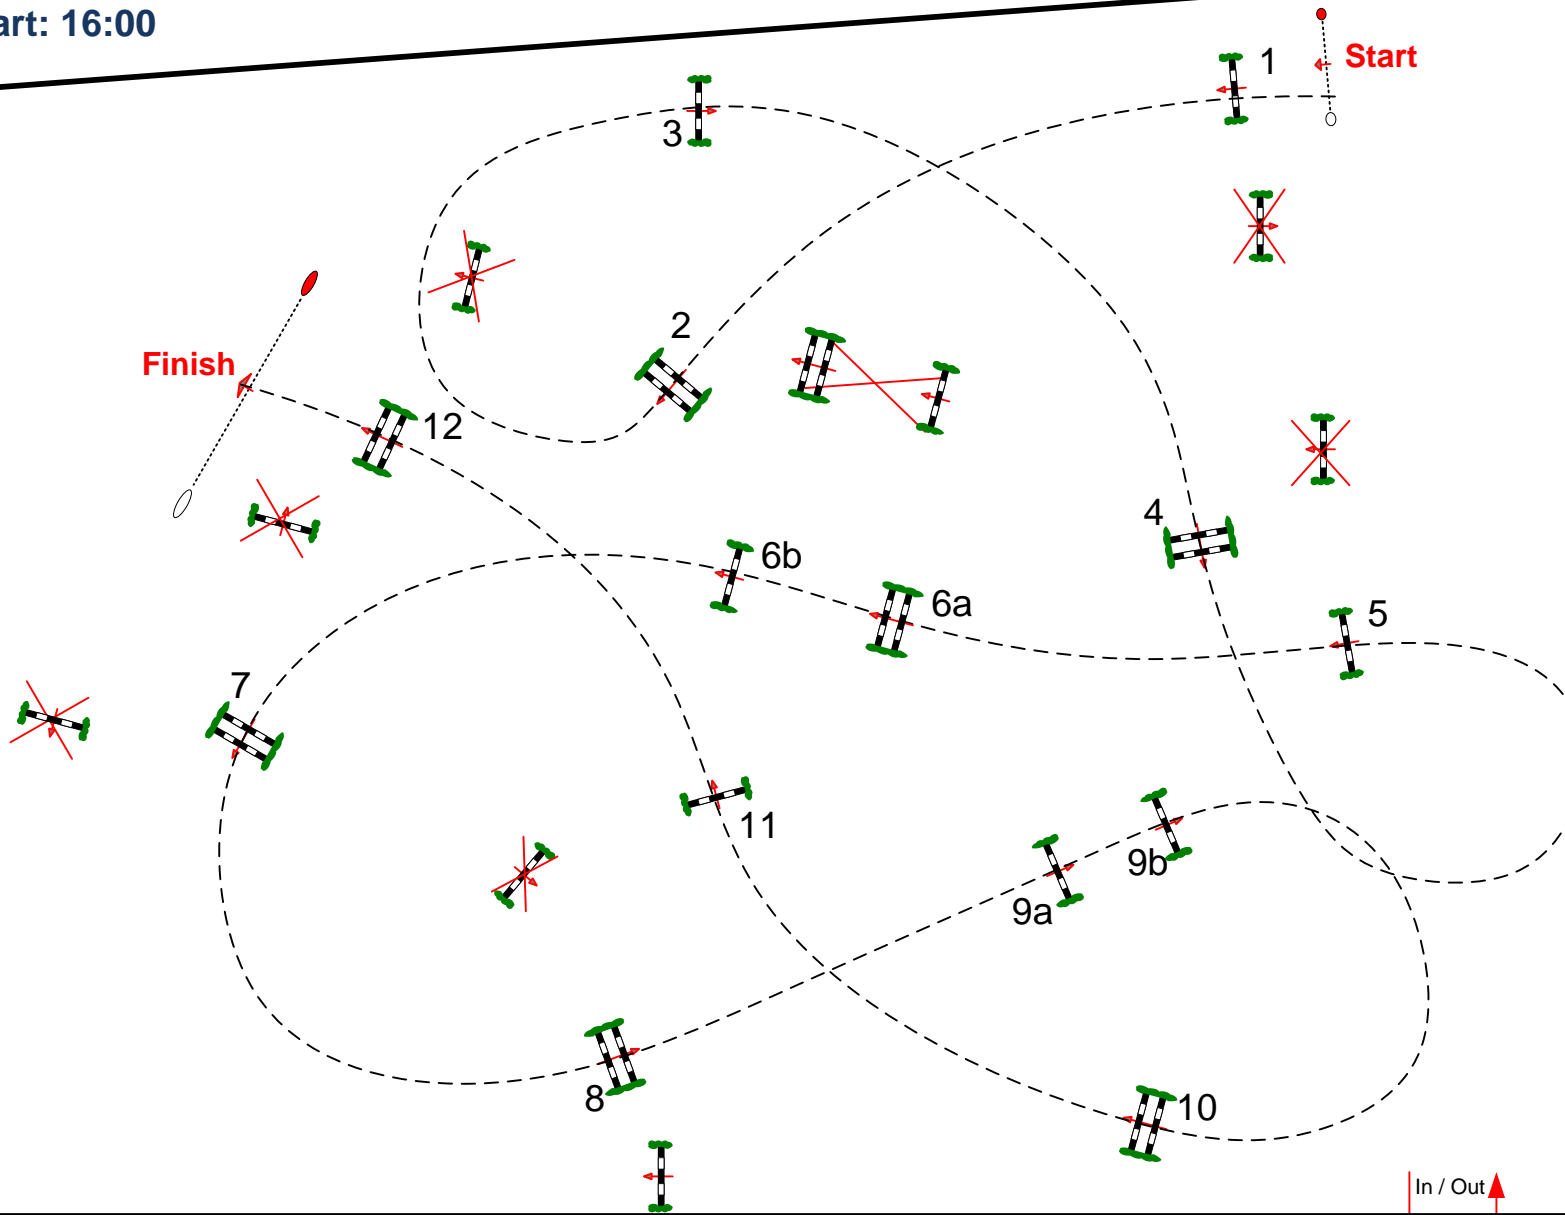

TOPS INTERNATIONAL ARENA

SPRING Event 1 CSI4*-CSI2*-CSI1*-CSIYH

7 - 9 May 2021

Class No.: S2

CSI 4*

Competition against the clock

Friday 7 May 2021

Start: 16:00

Table: A

National RG:

FEI RG / Art. 238.2.1

Height: 1,50/1,55 m

Speed: 375 m/min

Length: 480 m

Time allowed: 77 sec

Time limit: 154 sec

Obstacles: 12

Jumps: 14

Course Designer
Uliano Vezzani

vezzani.uliano@gmail.com

Assistants:

Frank van Humbeek (Bel)
Pier Francesco Bazzocchi (Ita)
Paolo Rossato (Ita)
&
Hungarian Team