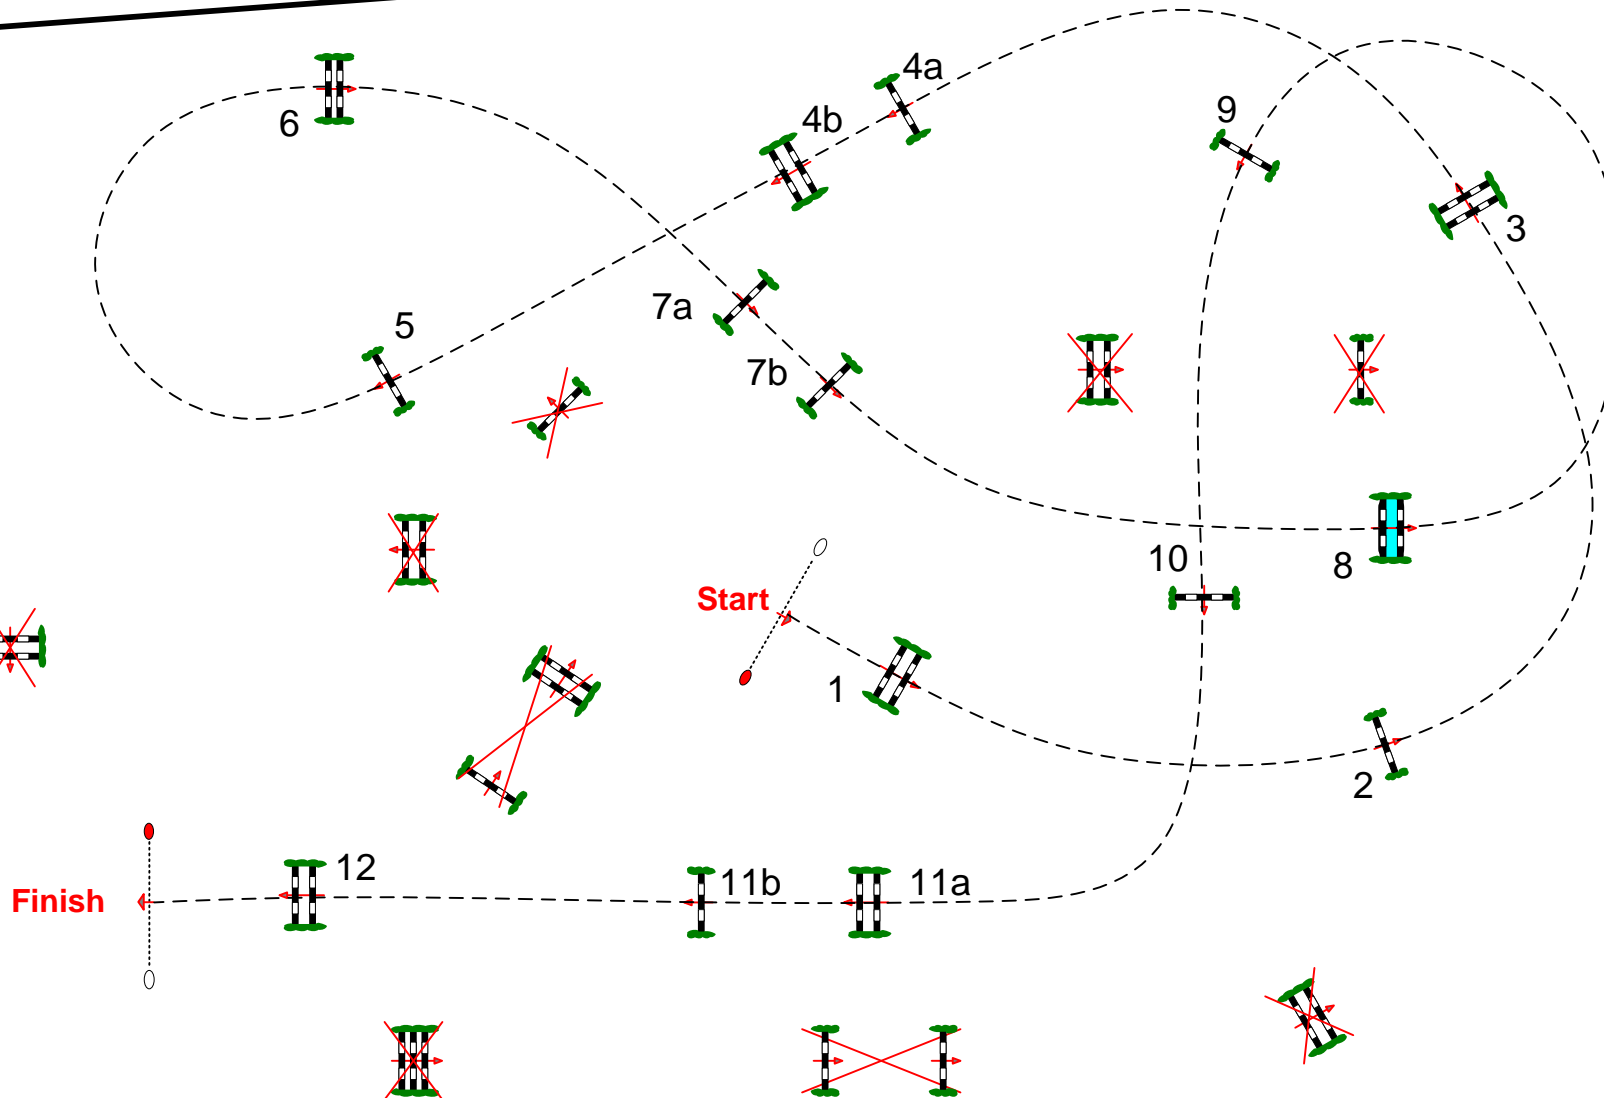

TOPS INTERNATIONAL ARENA

TOPS INTERNATIONAL ARENA
VALKENSWAARD

SPRING Event 1 CSI4*-CSI2*-CSI1*-CSIYH

7 - 9 May 2021

Class No.: S4

CSI 4*

Competition against the clock

Saturday 8 May 2021

Start: 16:15

Table: A

National RG:

FEI RG / Art. 238.2.1

Height: 1,50/1,55 m

Speed: 375 m/min

Length: 500 m

Time allowed: 80 sec

Time limit: 160 sec

Obstacles: 12

Efforts: 15

Course Designer
Uliano Vezzani

vezzani.uliano@gmail.com

Assistants:

Frank van Humbeek (Bel)

Pier Francesco Bazzocchi (Ita)

Paolo Rossato (Ita)

&

Hungarian Team