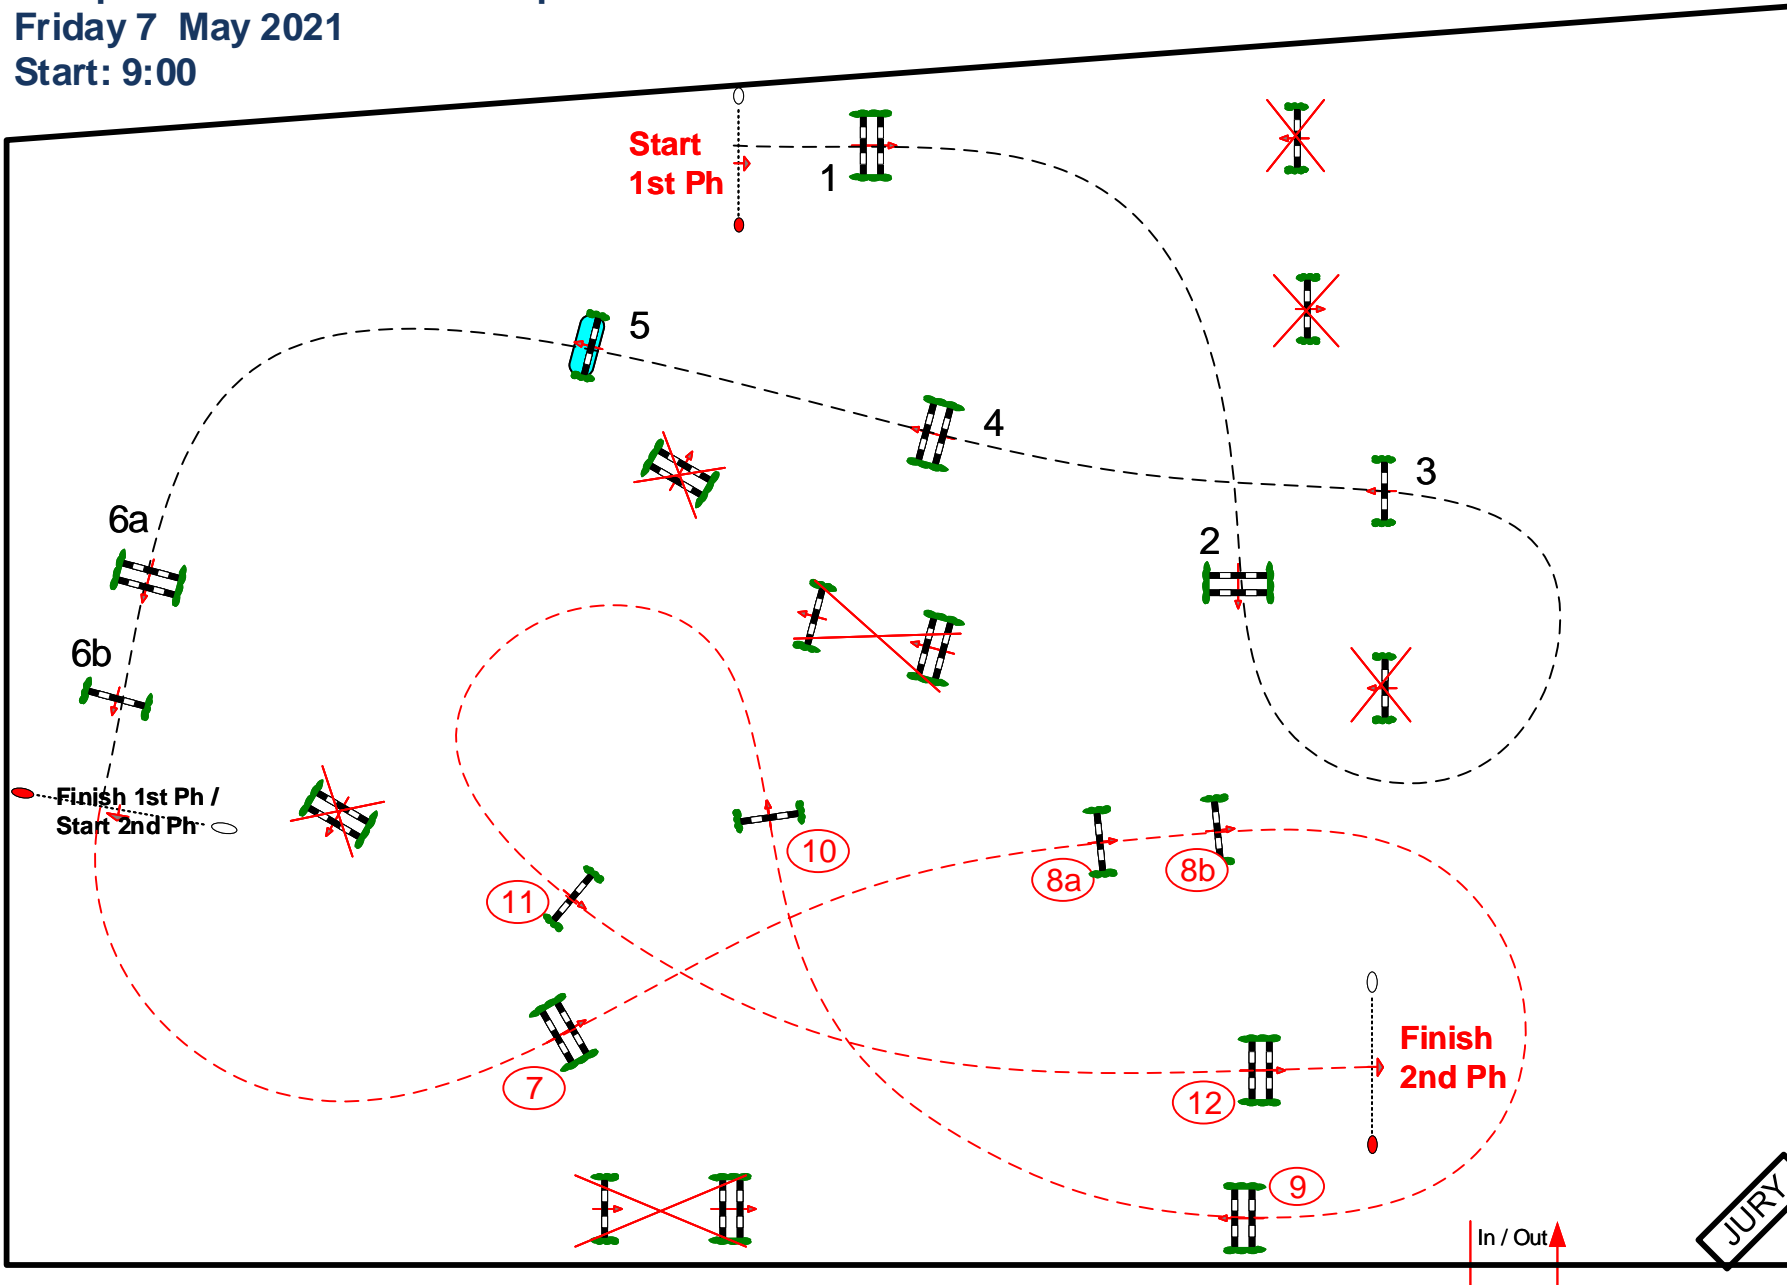

Start: 9:00

Table: A

National RG:

FEI RG / Art. 274.2.5

Height: 1,30/1,35 m

Speed: 350 m/min

Length: 250 m

Time allowed: 43 sec

Time limit: 86 sec

Obstacles: 6

Jumps: 7

2nd Phase:

7-8a 8b-9-10-11-12

Length: 270 m

Time allowed: 47 sec

Time limit: 94 sec