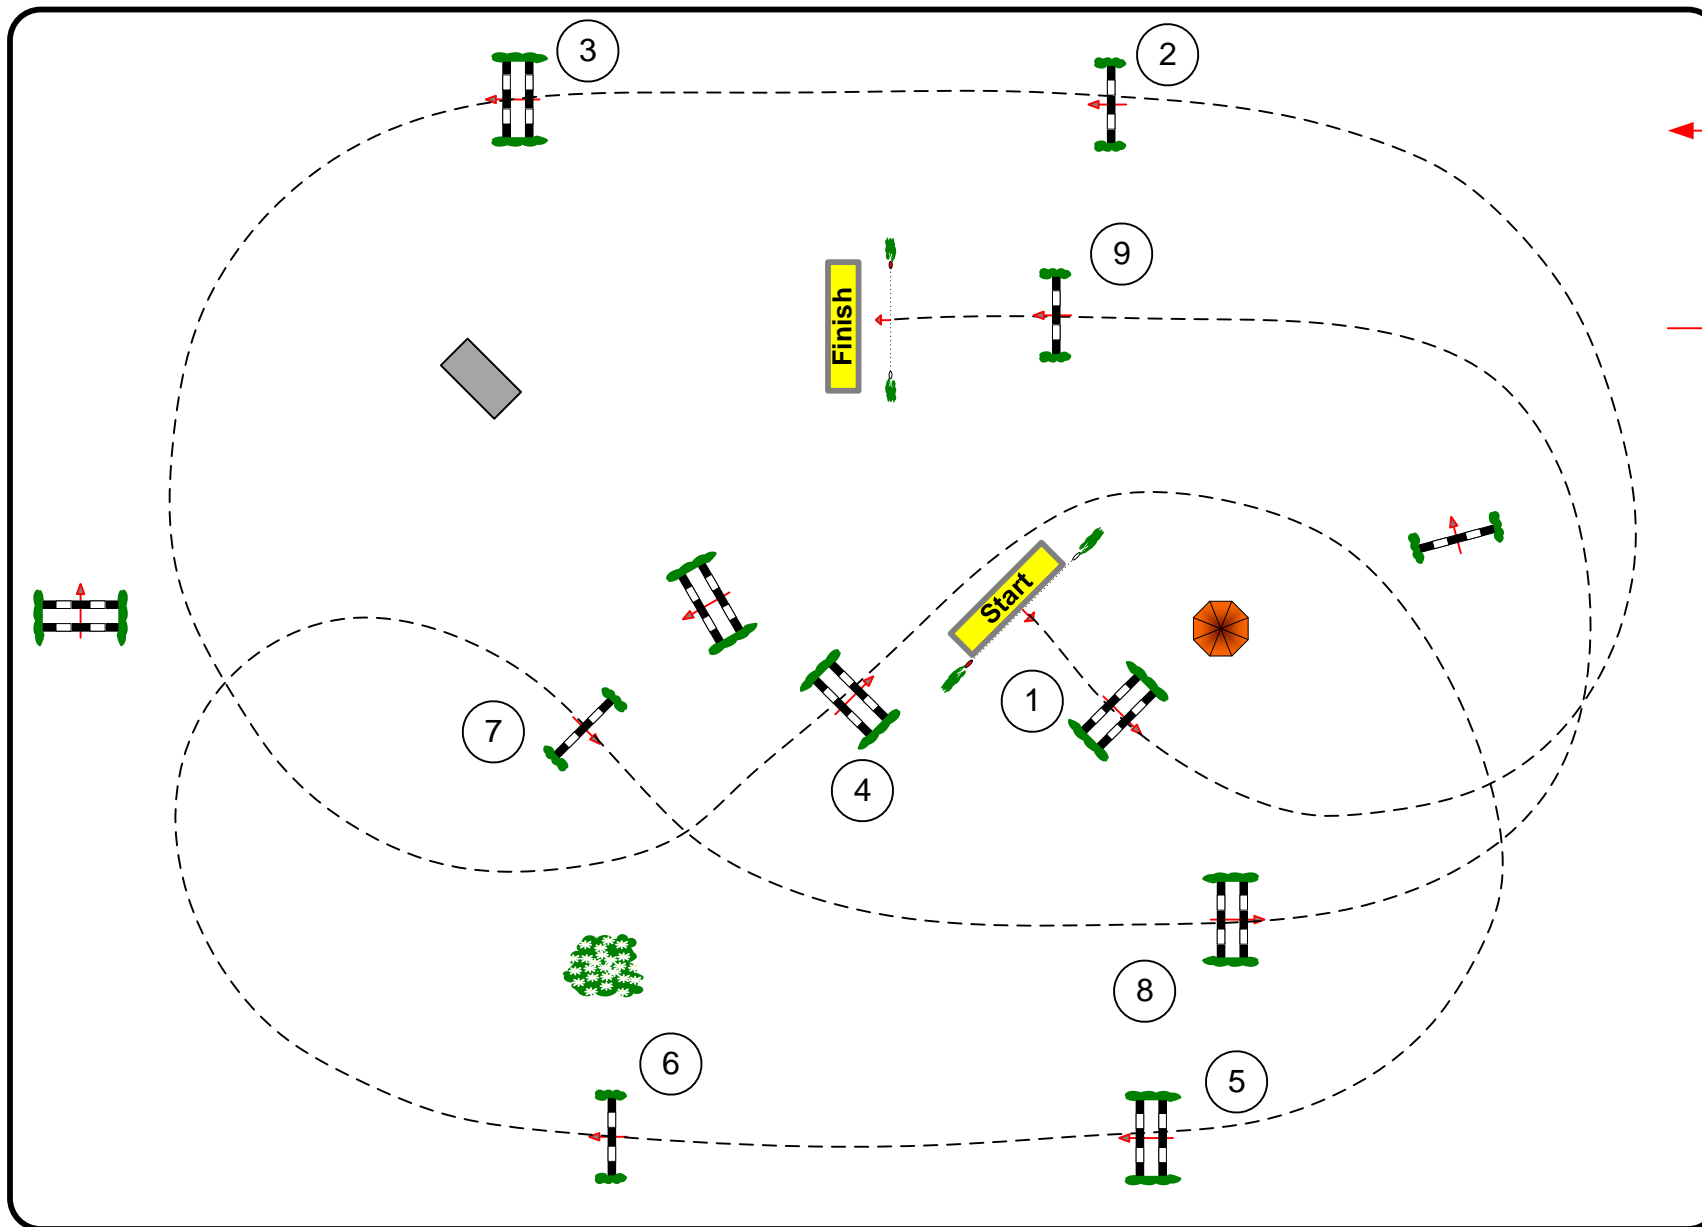

01

02

CSN-C Neu Ebreichsdorf

12.06.2021

Table: A
 National RG: not against the clock
 FEI RG / Art. 238.1.1
 Height: 0.60 / 0.70cm

Speed: 325 m/min
 Length: 390 m
 Time allowed: 72 sec
 Time limit: 144 sec

Obstacles: 9
 Efforts: 9

1st Jump-off:
 Length: m
 Time allowed: 45 sec
 Time limit: 90 sec

Richter/Judges

Course design:
 Javier Ibarra (ARG)
 David Stumpauer (AUT)