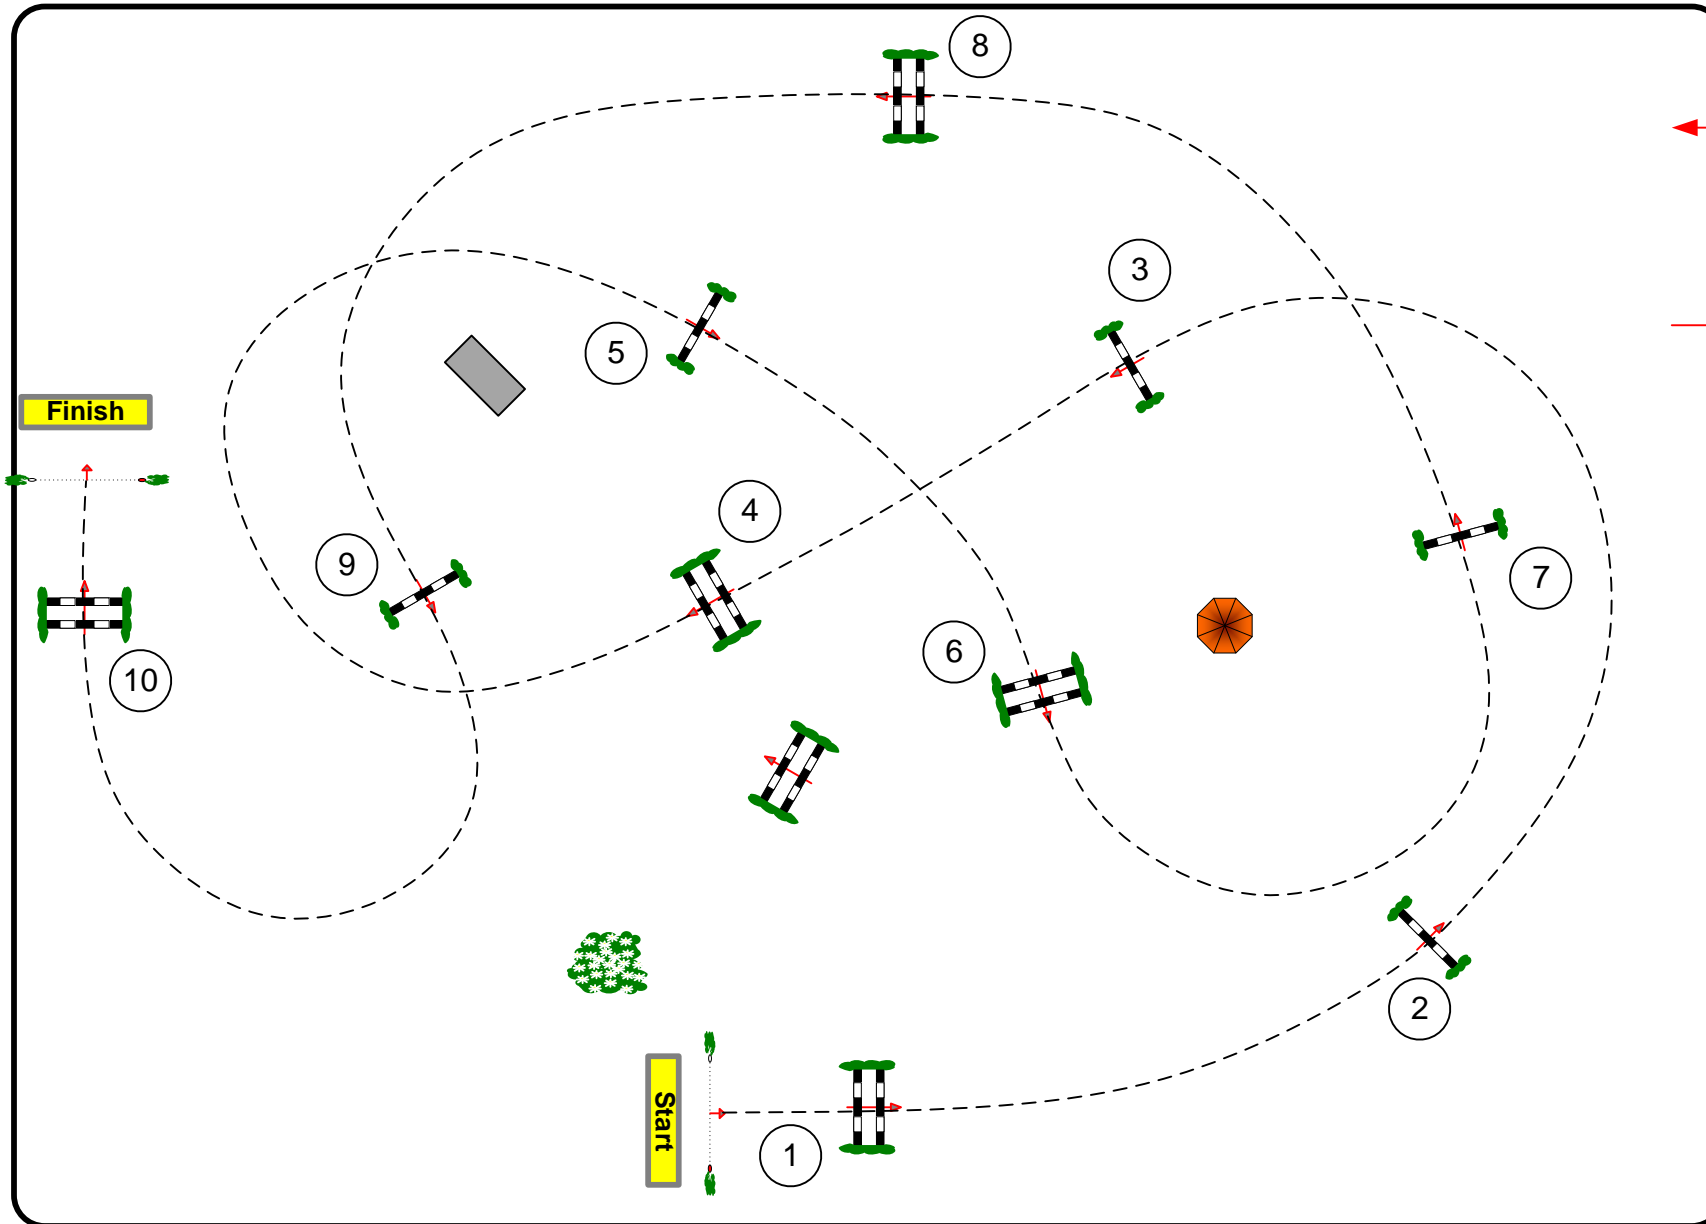

03

CSN-C Neu Ebreichsdorf

12.06.2021

Table: A
National RG: not against the clock
FEI RG / Art. 238.1.1
Height: 0.80cm

Speed: 325 m/min

Length: 390 m
Time allowed: 72 sec
Time limit: 144 sec

Obstacles: 10
Efforts: 10

1st Jump-off:
Length: m
Time allowed: 45 sec
Time limit: 90 sec

Richter/Judges

Course design:
Javier Ibarra (ARG)
David Stumpauer (AUT)