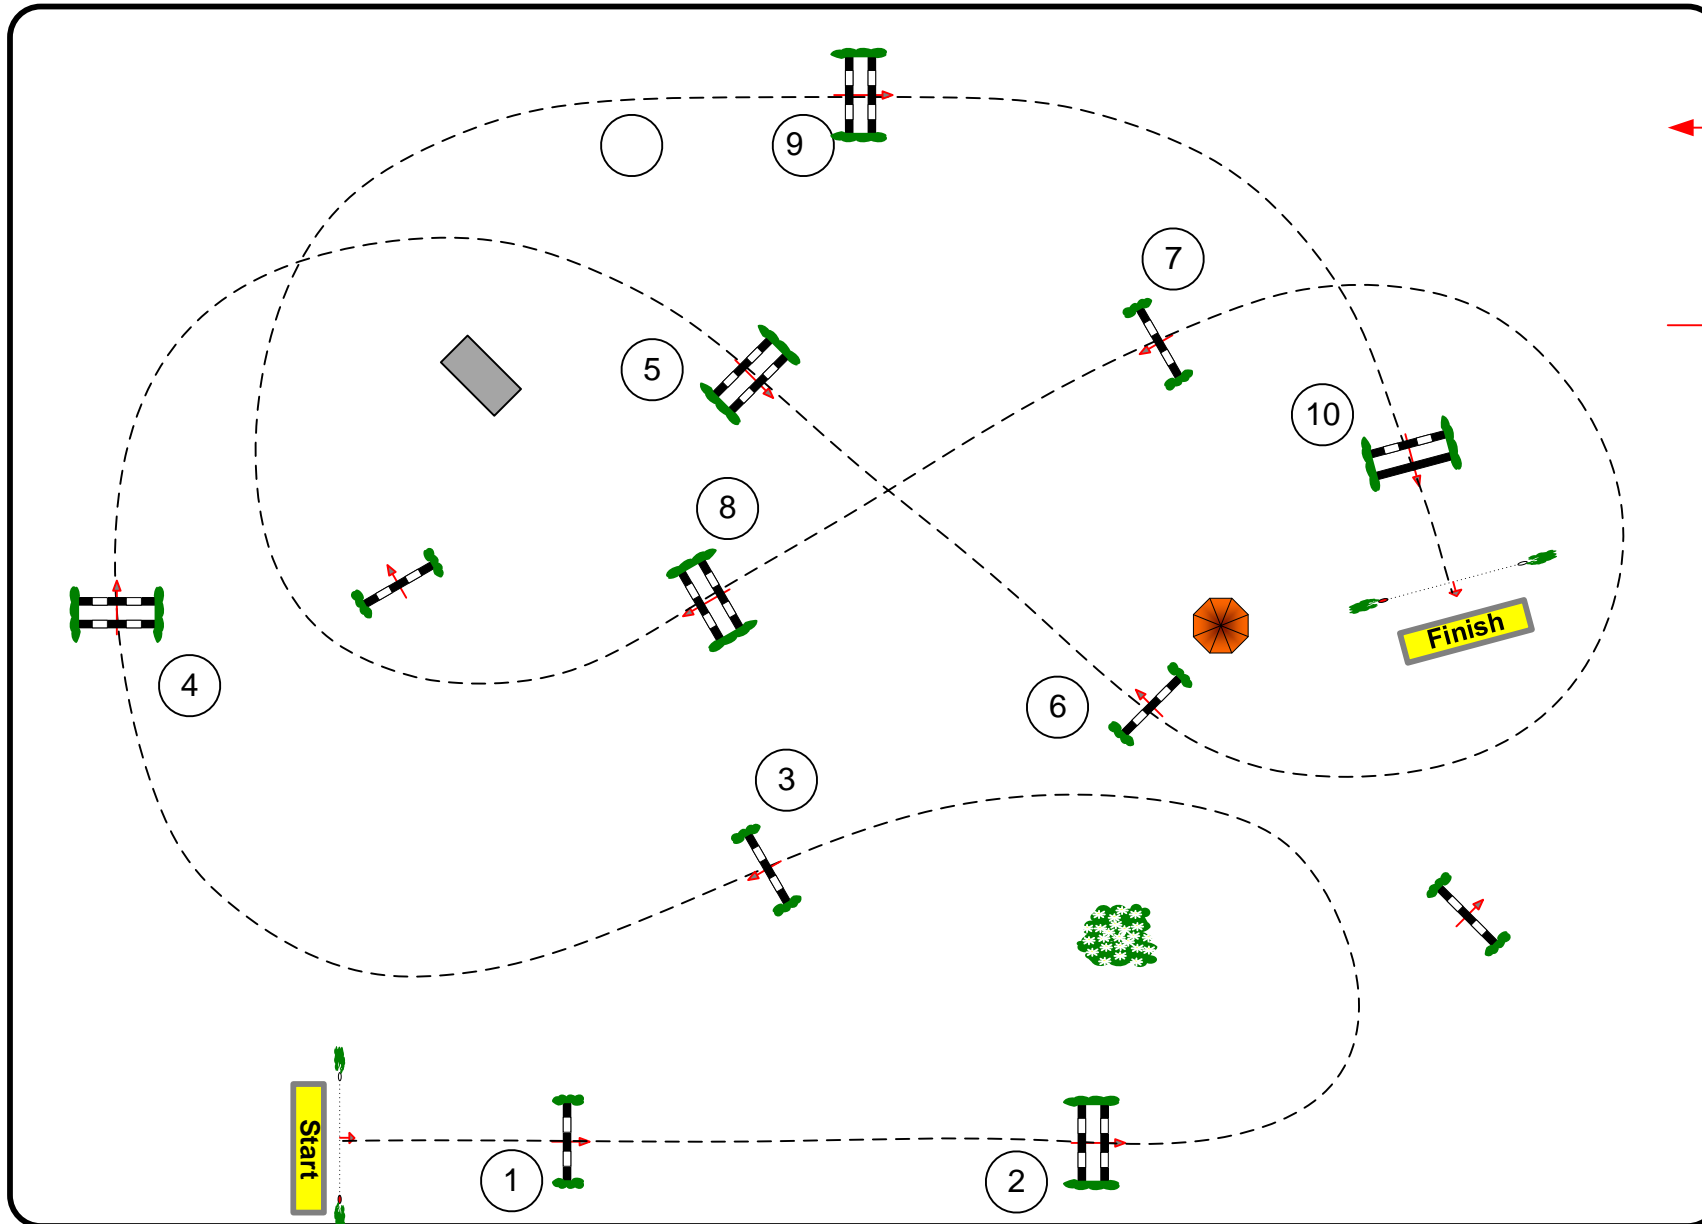

05

CSN-C Neu Ebreichsdorf

12.06.2021

Richter/Judges

Table: A
National RG: not against the clock
FEI RG / Art. 238.1.1
Height: 0.95cm

Einlass/Entry

Speed: 325 m/min
Length: 430m
Time allowed: 80 sec
Time limit: 160 sec

Obstacles: 10
Efforts: 10

1st Jump-off:
Length: m
Time allowed: 45 sec
Time limit: 90 sec

Course design:
Javier Ibarra (ARG)
David Stumpauer (AUT)