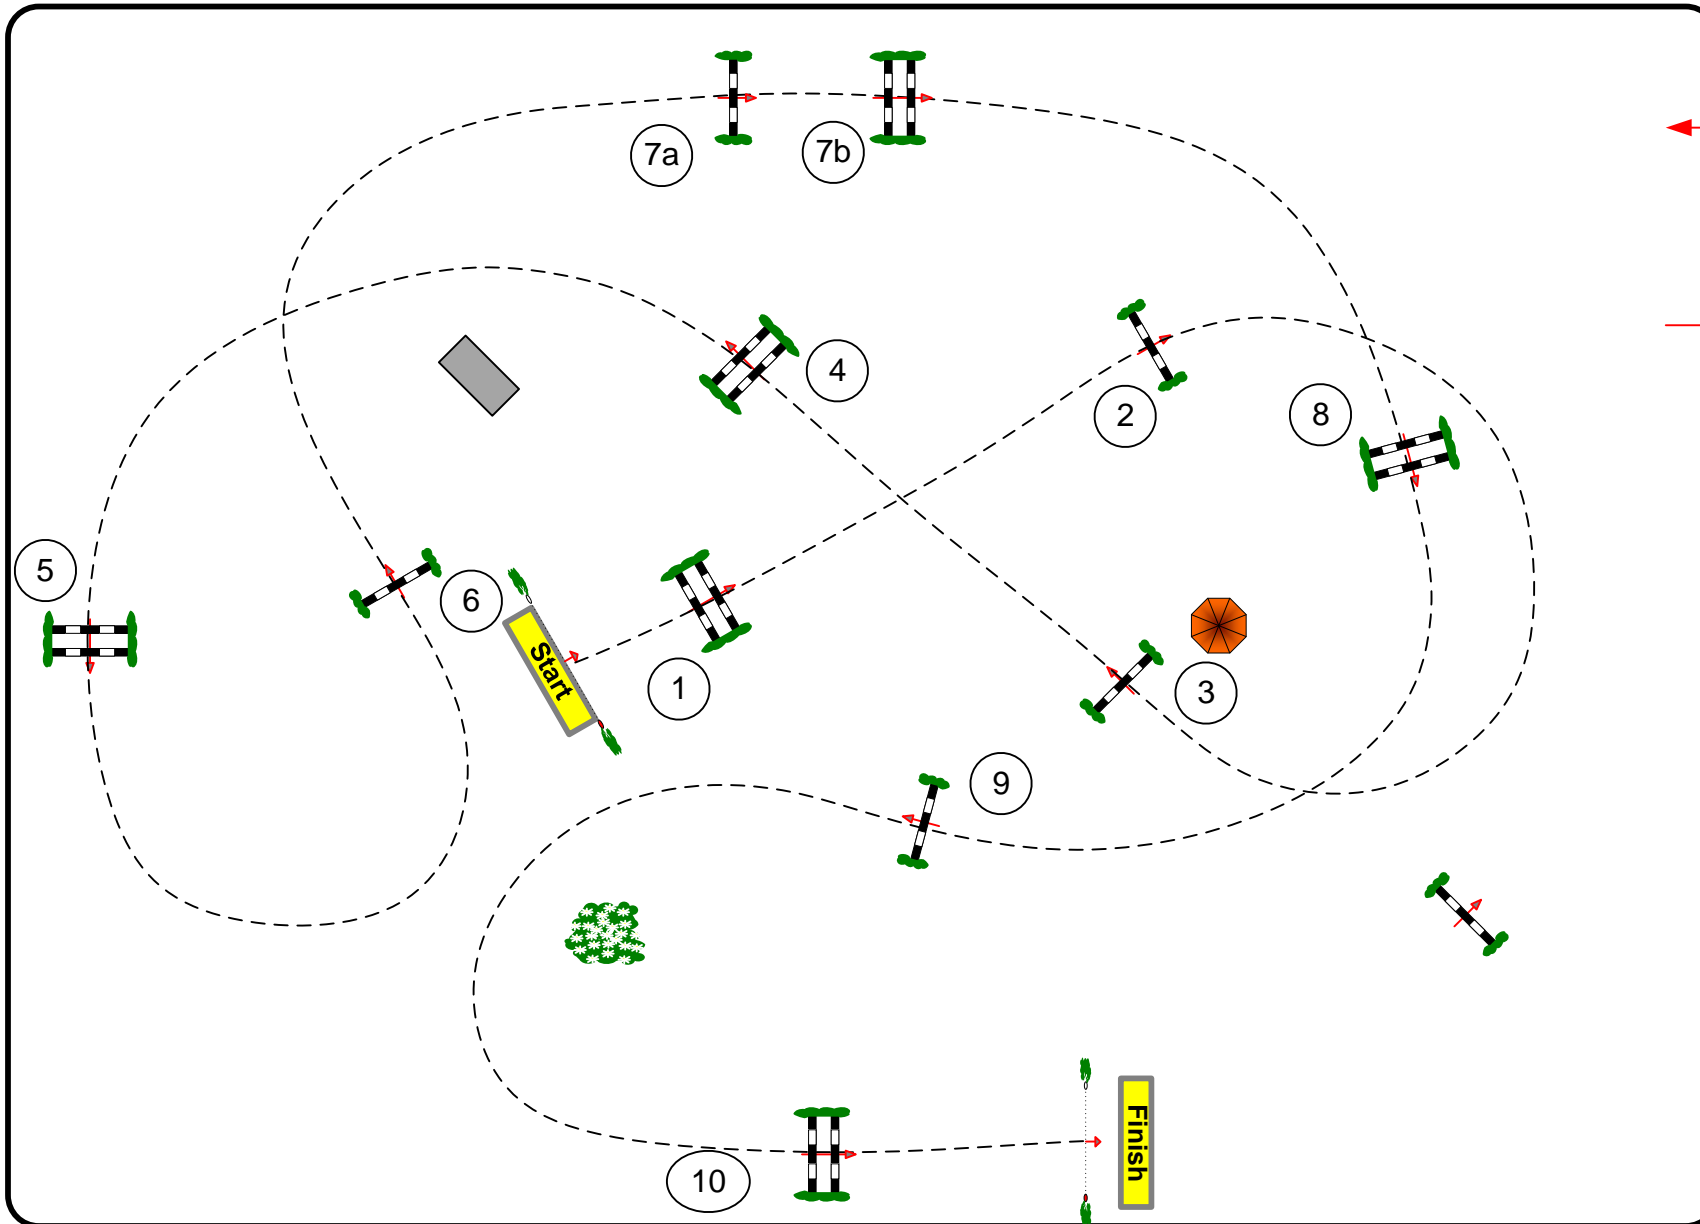

06

CSN-C Neu Ebreichsdorf

12.06.2021

Table: A
 National RG: not against the clock
 FEI RG / Art. 238.1.1
 Height: 1.05cm

Speed: 325 m/min
 Length: 410 m
 Time allowed: 76 sec
 Time limit: 152 sec

Obstacles: 10
 Efforts: 11

1st Jump-off:
 Length: m
 Time allowed: 45 sec
 Time limit: 90 sec

Course design:
 Javier Ibarra (ARG)
 David Stumpauer (AUT)

Richter/Judges