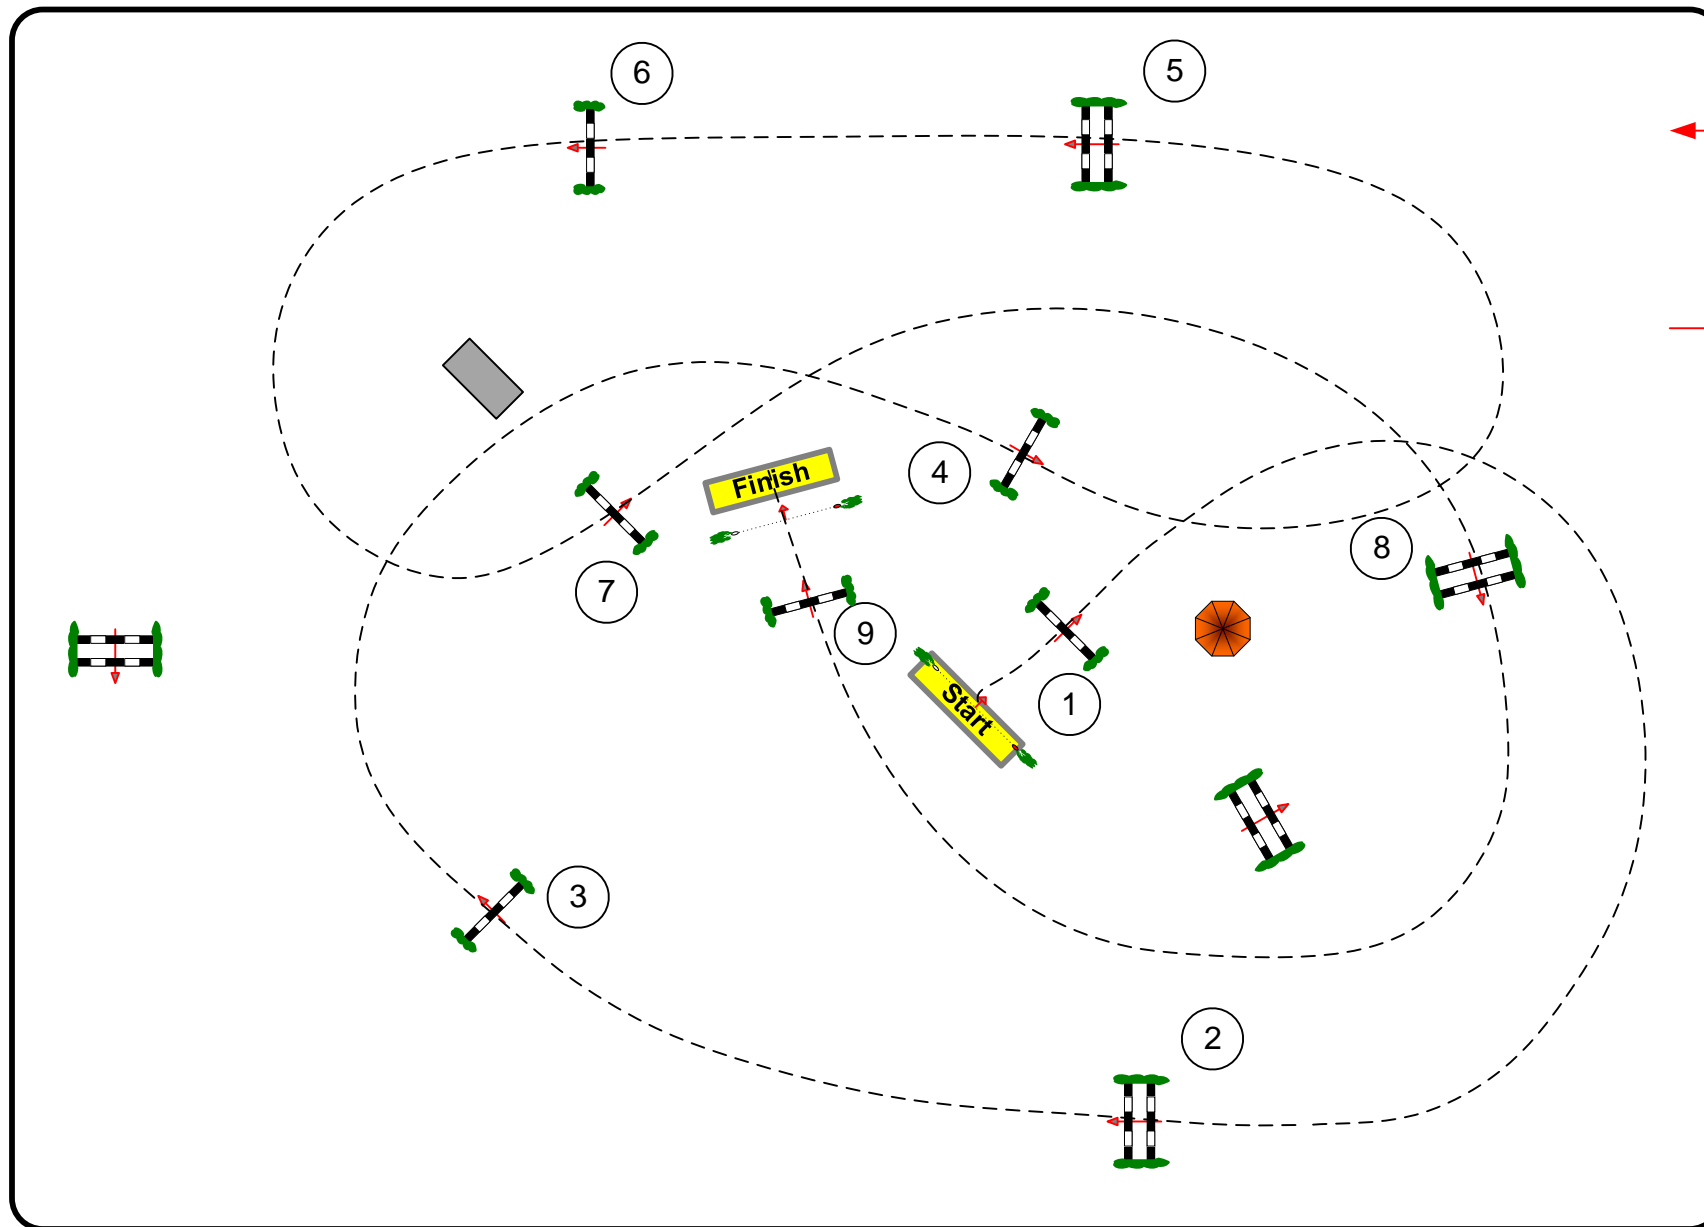

# CSN-C Neu Ebreichsdorf

13.06.2021

Table: A  
 National RG: not against the clock  
 FEI RG / Art. 238.1.1  
 Height: 0.60 / 0.70cm

Speed: 350 m/min

Length: 460 m  
 Time allowed: 79 sec  
 Time limit: 158 sec

Obstacles: 9  
 Efforts: 9

1st Jump-off:

Length: m  
 Time allowed: 45 sec  
 Time limit: 90 sec

Richter/Judges

Course design:  
 Javier Ibarra (ARG)  
 David Stumpauer (AUT)