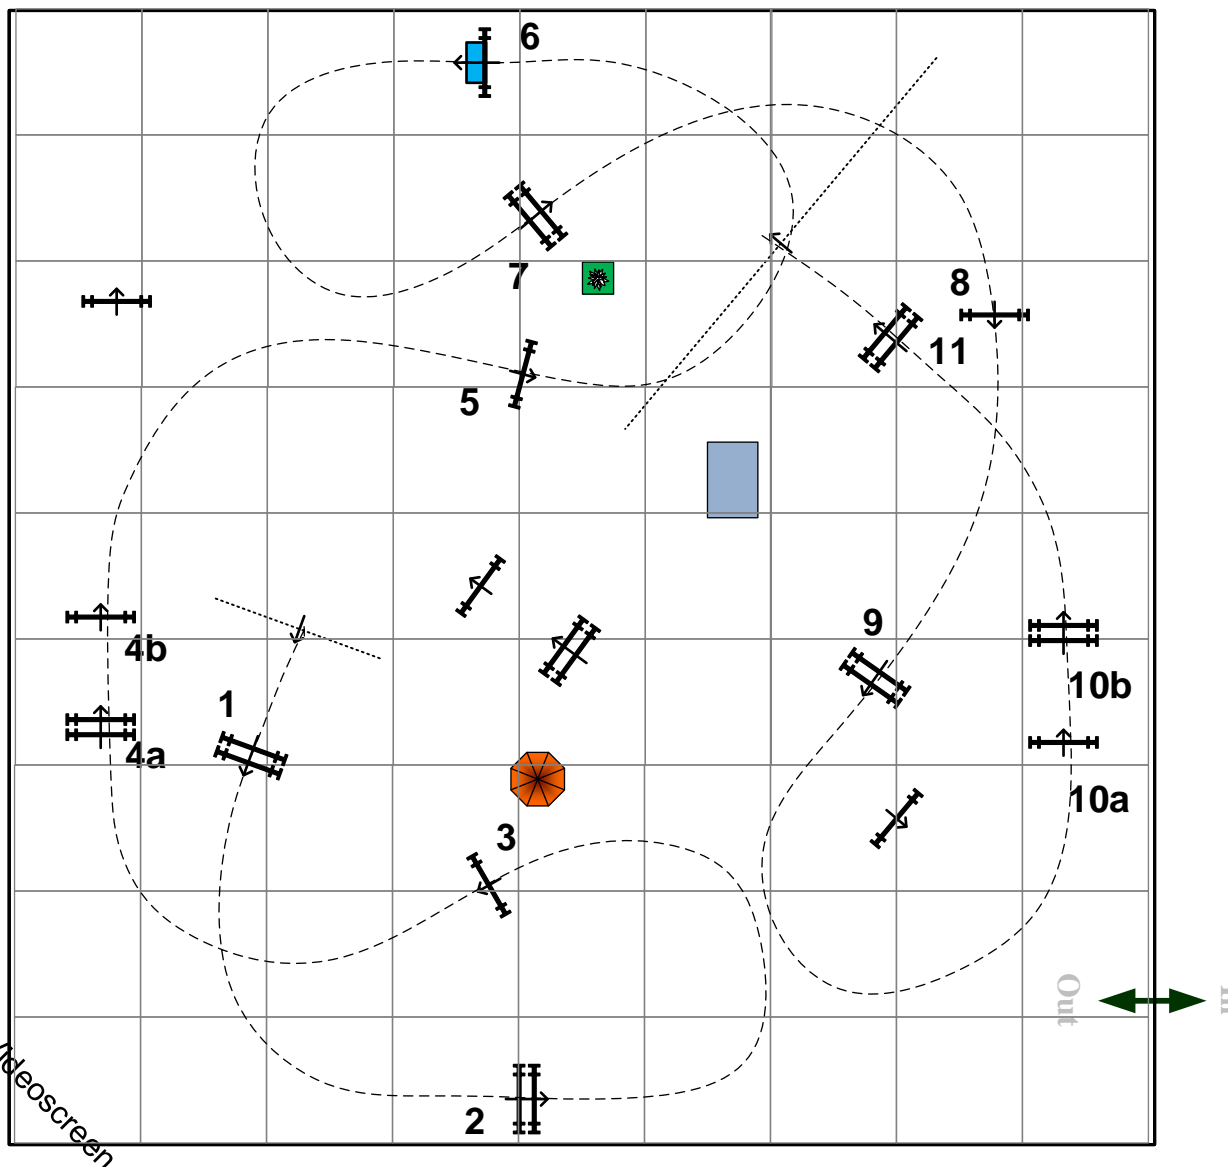

# CSN-B\* Magna Racino / Ebreichsdorf

Class No.: 21

SV 1,25m

Competition against the clock

Sunday June 13th

Start:

Article.: A2  
Height: 1,25 mtr.

Tempo: 350 m/Min.

Length: 450 mtr.  
Time allowed: 78 sek.  
Time limit: 156 sek.

Obstacles: 11  
Efforts: 13

Jump off:

Length: 0 mtr.  
Time allowed: 0 sek.  
Time limit: 0 sek.

21

Videoscreen

itagle@hotmail.com · +54 9 351 403 6886