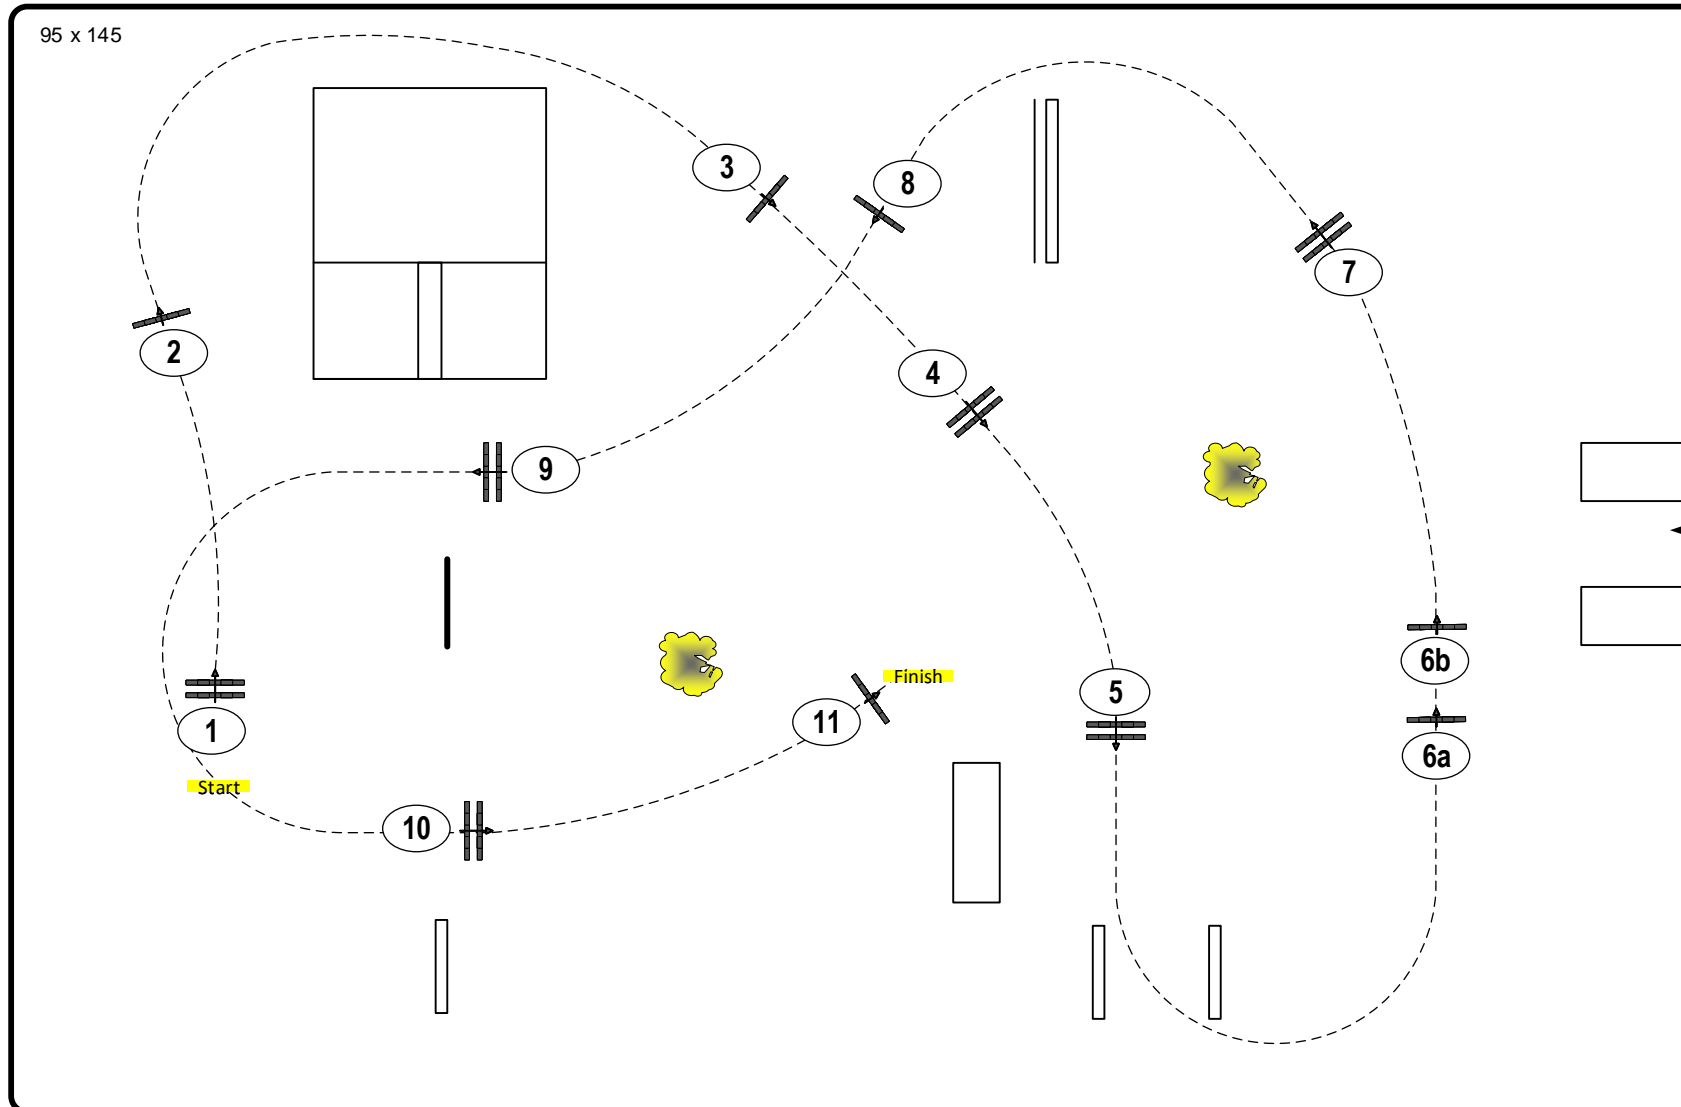

Class: 12 CSI 1*

Competition against the clock

Table: A
National RG:
FEI RG / Art. 238.2.2.1
Height: 1,40 m

Speed: 350 m/min

Length: 490 m
Time allowed: 84 sec
Time limit: 168 sec

Obstacles: 11
Efforts: 12

IsiGrade
Jumps by Rothenberger

Course Designer:
Frank Rothenberger (GER)
frank@frank-rothenberger.de