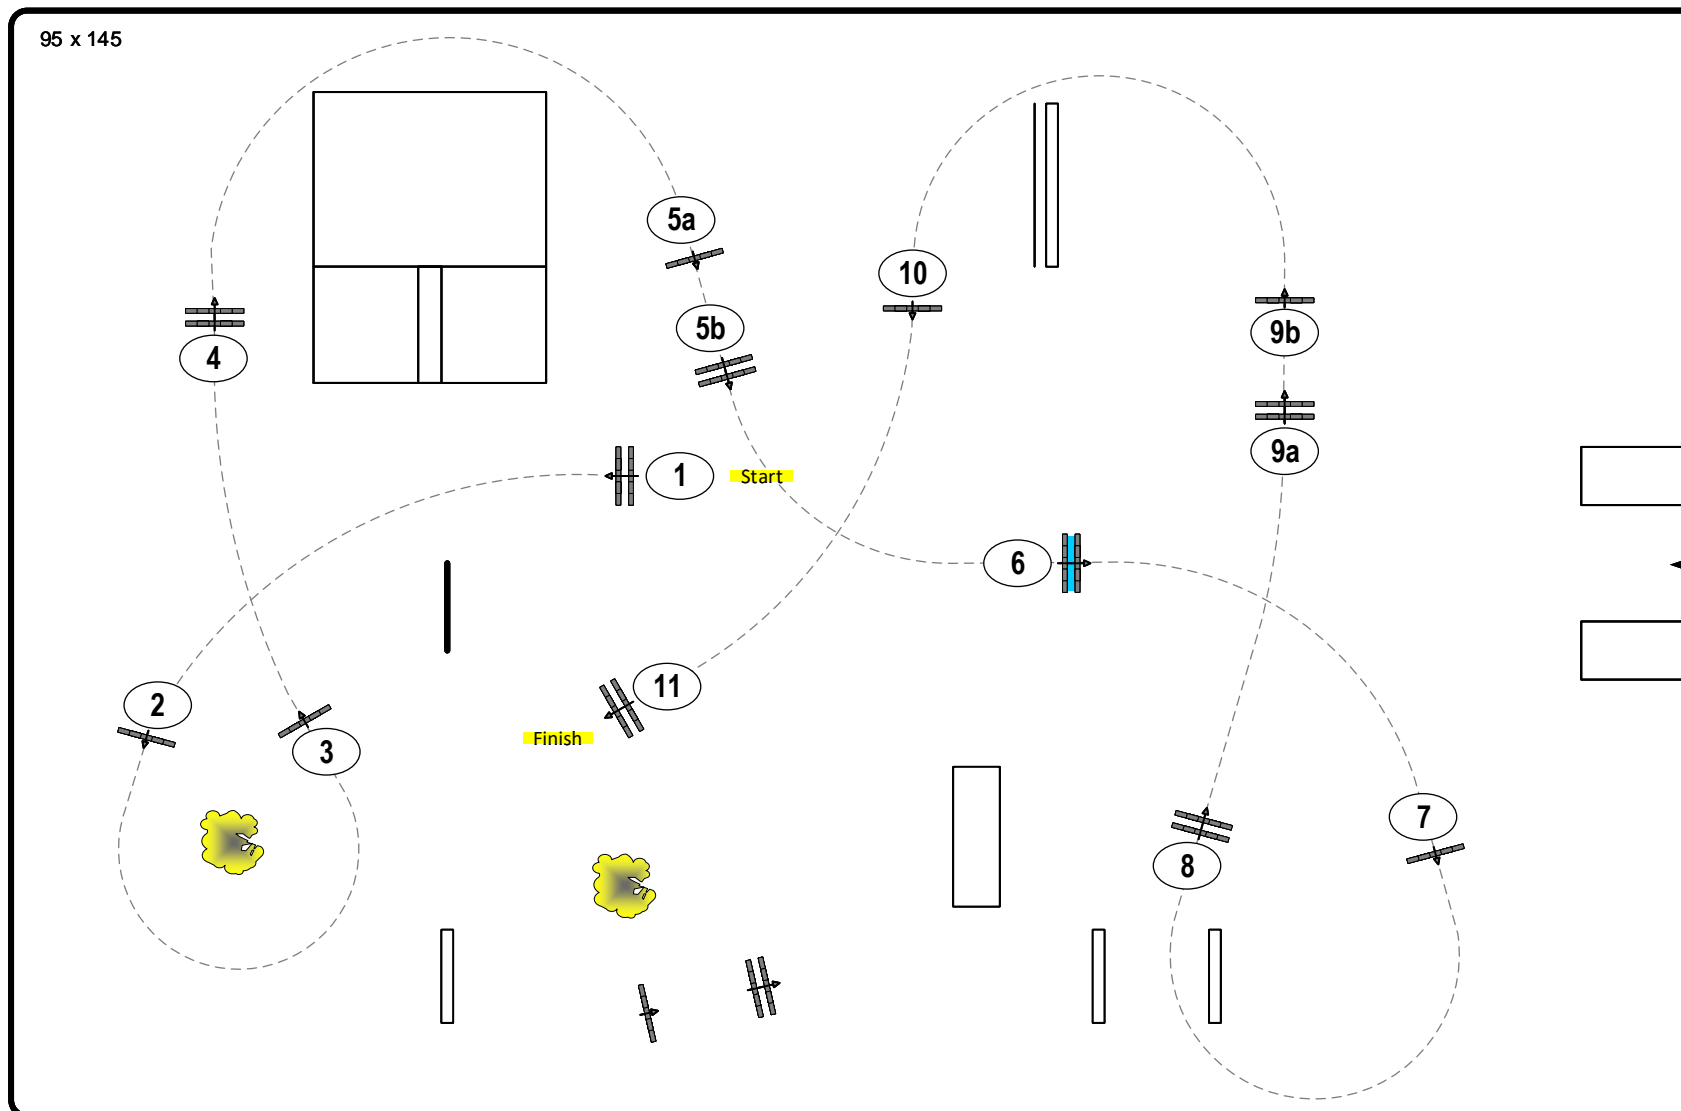

Class: 16,19,22 CSIH1* Competition against the clock

Table: A
National RG: 238.2.1
FEI RG / Art. 1,30/1,35/1,40 m
Height:

Speed: 350 m/min

Length: 490 m
Time allowed: 84 sec
Time limit: 168 sec

Obstacles: 11
Efforts: 13

IsiGrade
Jumps by Rothenberger

Course Designer:
Frank Rothenberger (GER)
frank@frank-rothenberger.de