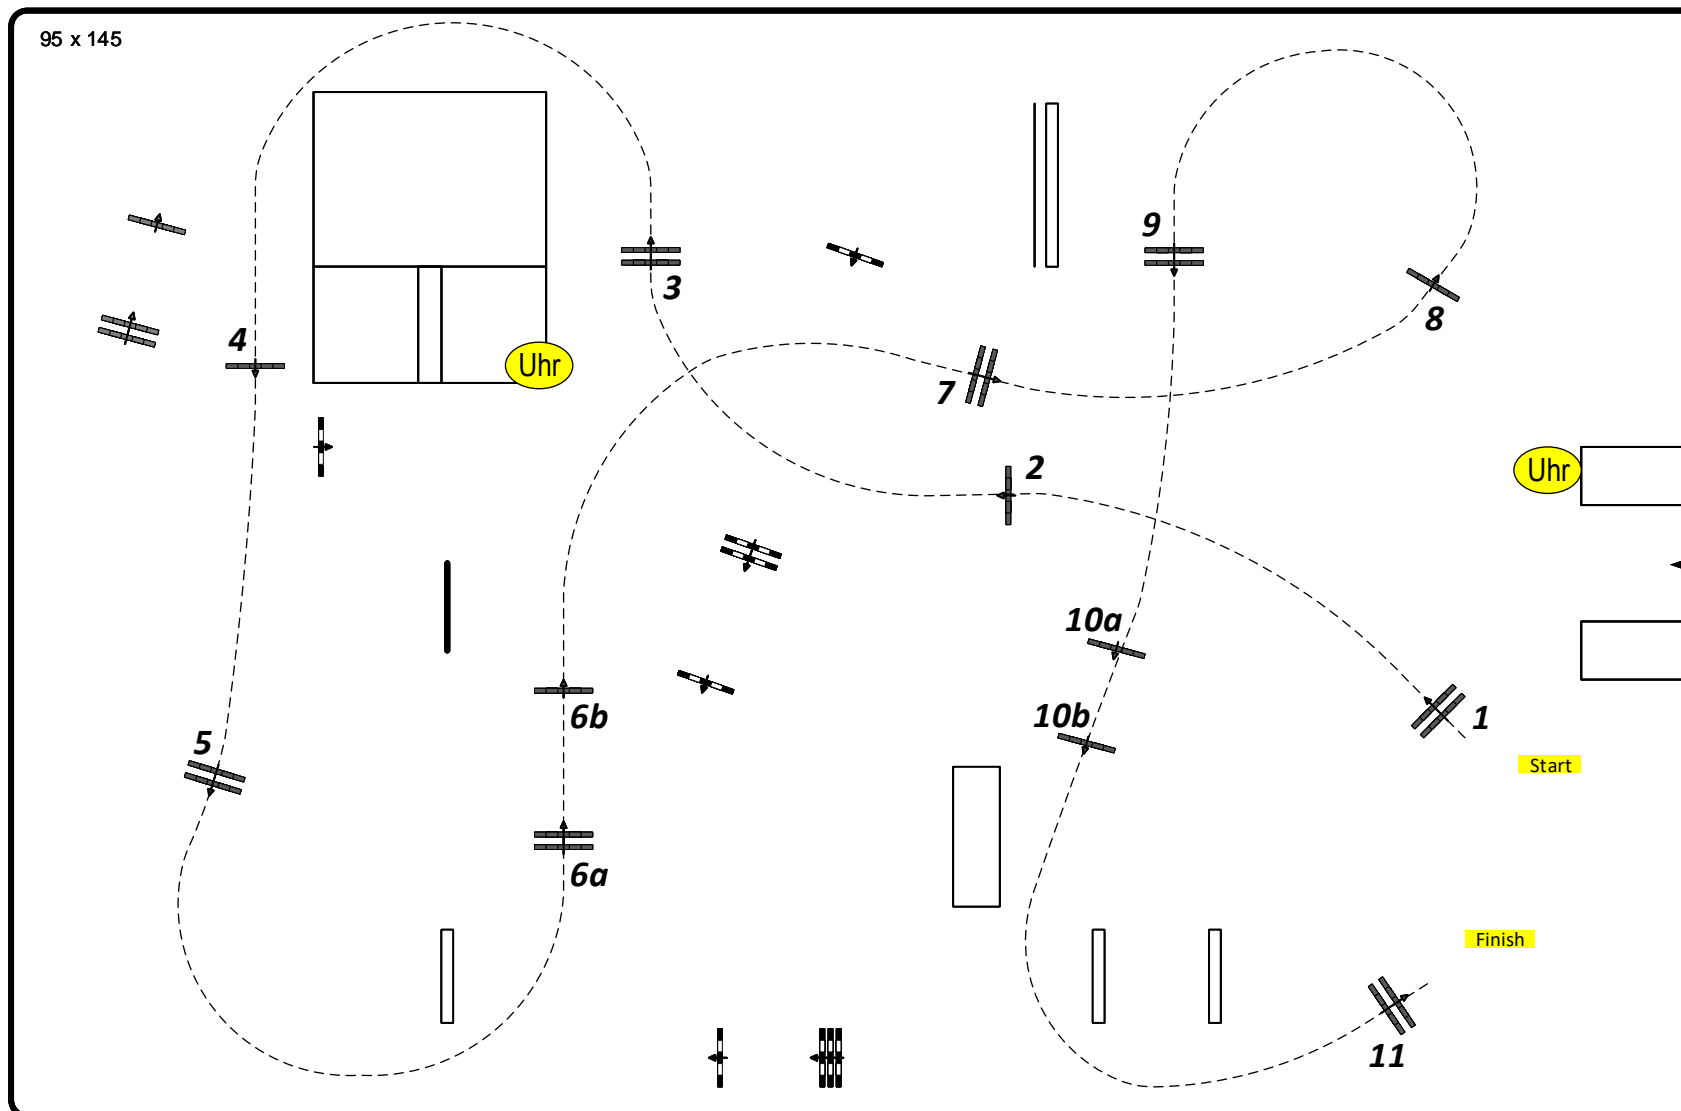

Class: 17, 20, 23

CSIYH1*

Competition against the clock

Table: A
National RG: 238.2.1
FEI RG / Art. 1.35-1.40 m
Height: 1.35-1.40 m

Speed: 350 m/min

Length: 480 m
Time allowed: 83 sec
Time limit: 166 sec

Obstacles: 11
Efforts: 13