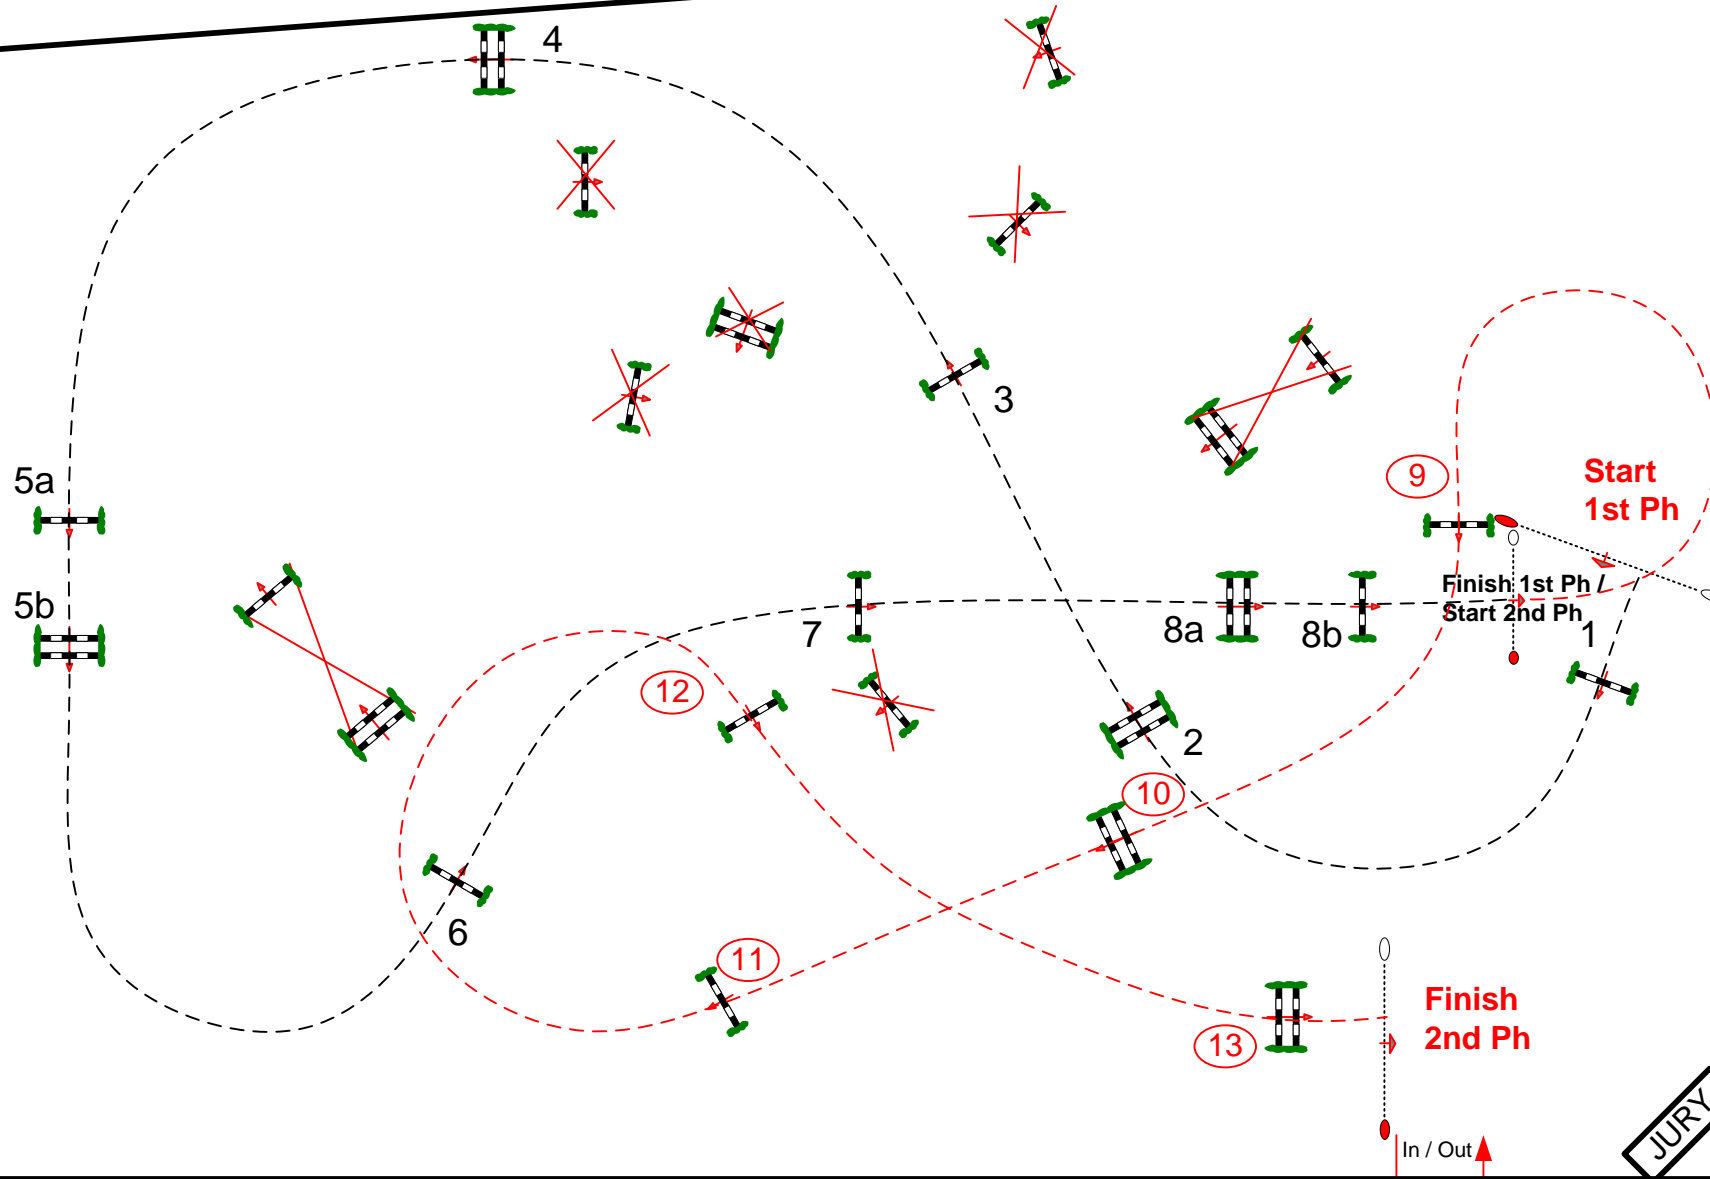

Start: 11:15

Table: A

National RG:

FEI RG / Art. 274.1.5.3

Height: 1,45 m

Speed: 350 m/min

Length: 310 m

Time allowed: 54 sec

Time limit: 108 sec

Obstacles: 8

Jumps: 10

2nd Phase:

9-10-11-12-13

Length: 230 m

Time allowed: 40 sec

Time limit: 80 sec