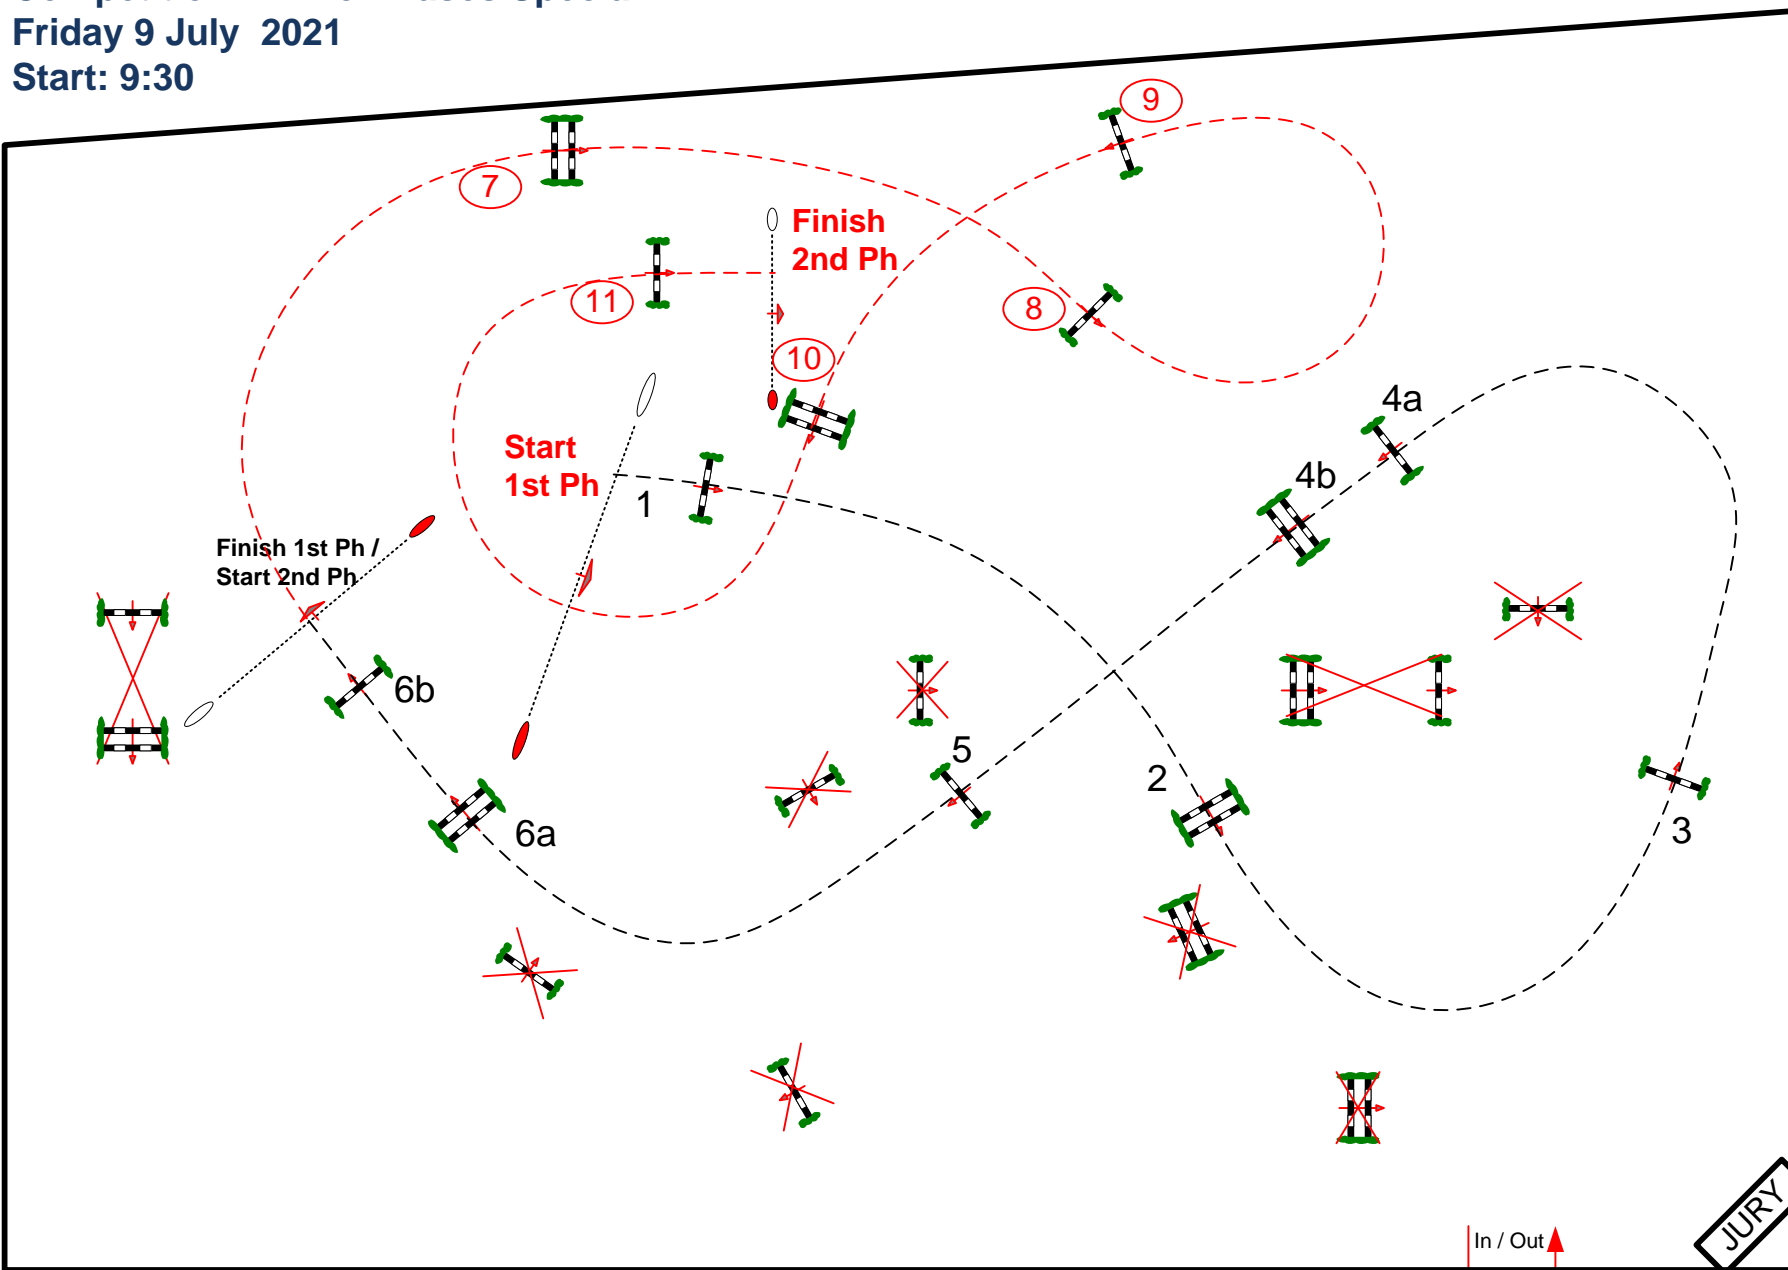

## SUMMER Event 1 CSI5\*-CSI2\*-CSI1\*-CSIYH

9-11 July 2021

Class No.: 19

CSI 1\*

Competition in Two Phases Special

Friday 9 July 2021

Start: 9:30

Table: A

National RG:

FEI RG / Art. 274.2.5

Height: 1,35 m

Speed: 350 m/min

Length: 250 m

Time allowed: 43 sec

Time limit: 86 sec

Obstacles: 6

Jumps: 8

2nd Phase:

**7-8-9-10-11**

Length: 240 m

Time allowed: 42 sec

Time limit: 84 sec

Course Designer  
Uliano Vezzani

[vezzani.uliano@gmail.com](mailto:vezzani.uliano@gmail.com)