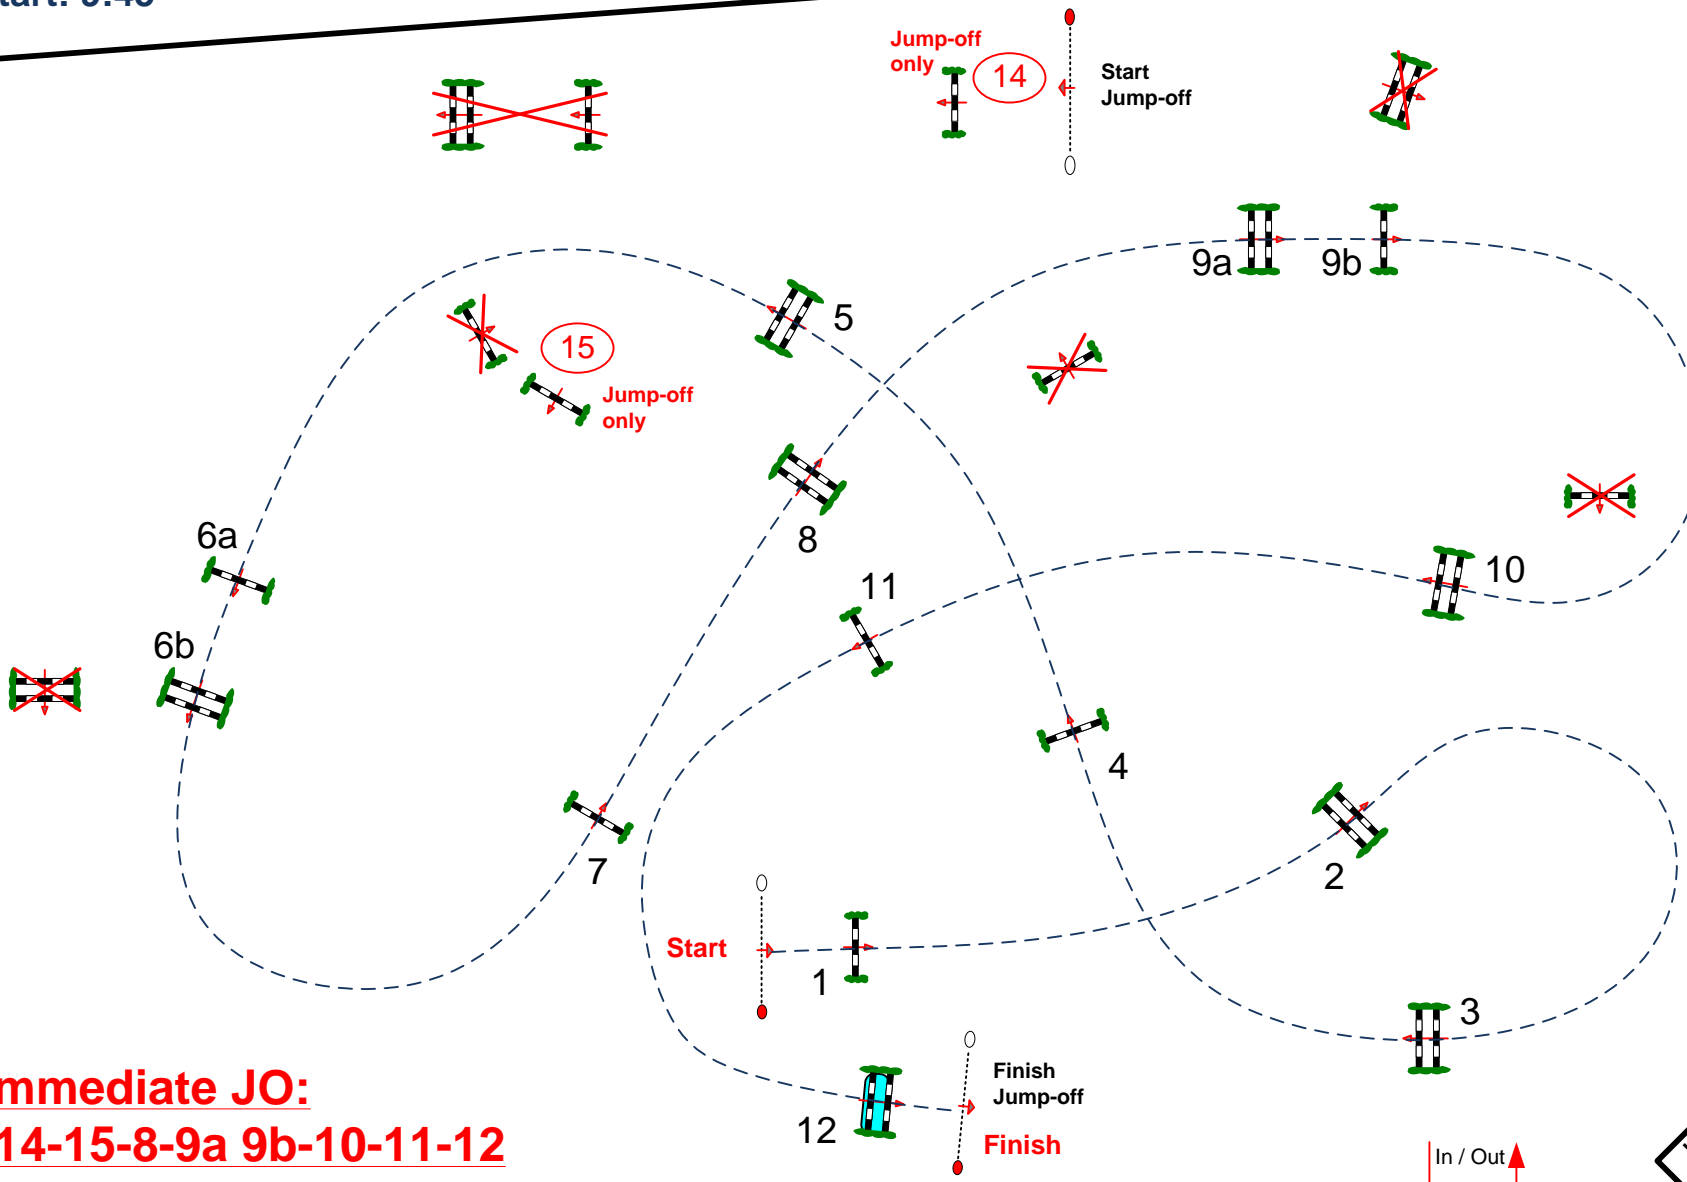

TOPS INTERNATIONAL ARENA

TOPS INTERNATIONAL ARENA
VALKENSWAARD

SUMMER Event 1 CSI5*-CSI2*-CSI1*-CSIYH

9-11 July 2021

Class No.: 22

CSI 1*

Competition with Immediate Jump-off

Saturday 10 July 2021

Start: 9:45

Table: A

National RG:

FEI RG / Art. 238.2.2 +
254.3

Height: 1,25 m

Speed: 350 m/min

Length: 500 m

Time allowed: 86 sec

Time limit: 172 sec

Obstacles: 12

Jumps: 14

1st Jump-off:

14-15-8-9a 9b-10-11-12

Length: 290 m

Time allowed: 50 sec

Time limit: 100 sec

Course Designer
Uliano Vezzani

vezzani.uliano@gmail.com

Assistants:

Frank van Humbeek (Bel)
Pier Francesco Bazzocchi (Ita)
Gaelle Bostyn (Bel)
Cedric Mathienne (Bel)
&
Team

Immediate JO:

14-15-8-9a 9b-10-11-12